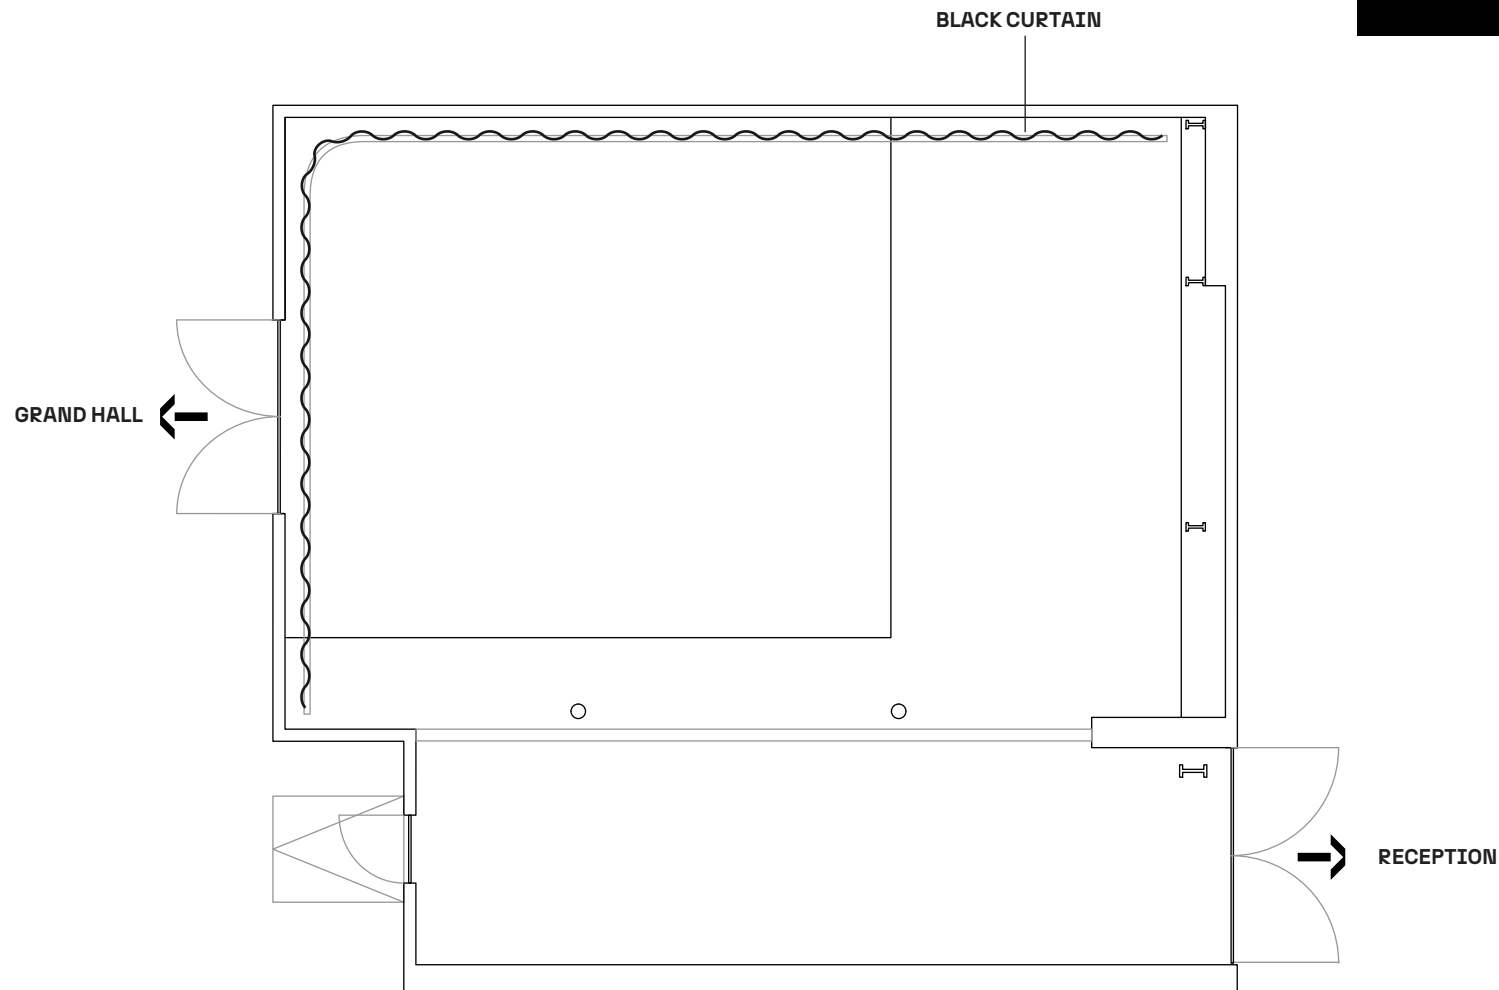

AQUARIUM 200M²

theeggbrussels.com

venues@eggbrussels.eu
+32 (0)2 726 55 26

Rue Bara 175
1070 Brussels, BE

AQUARIUM MEASUREMENTS

theeggbrussels.com

venues@eggbrussels.eu
+32 (0)2 726 55 26

Rue Bara 175
1070 Brussels, BE