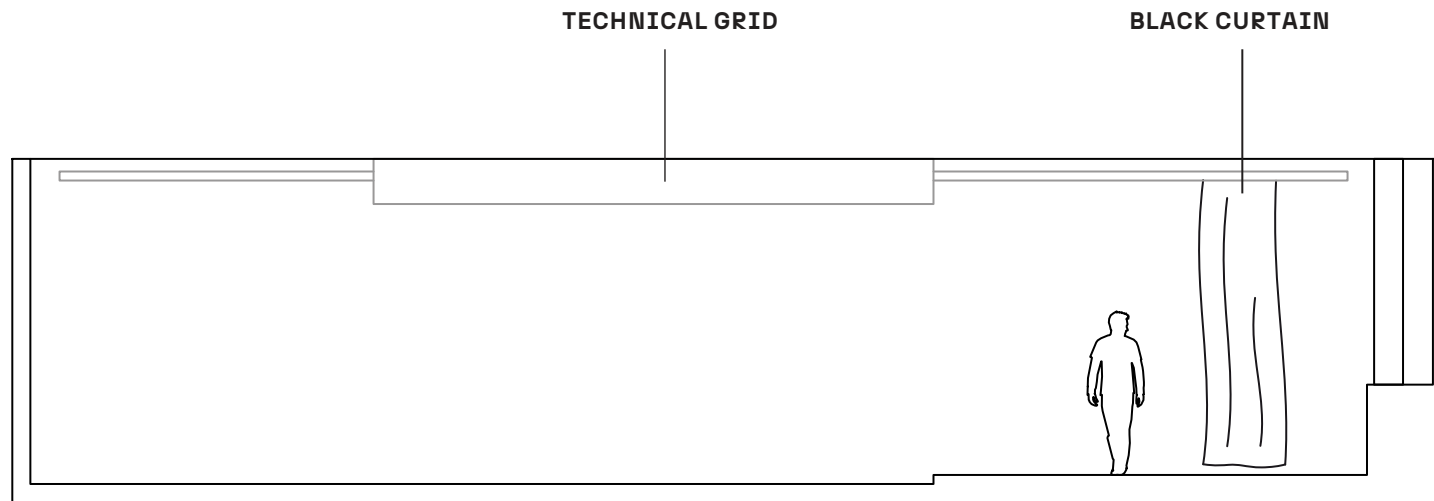

AQUARIUM MEASUREMENTS

theeggbrussels.com

venues@eggbrussels.eu
+32 (0)2 726 55 26

Rue Bara 175
1070 Brussels, BE