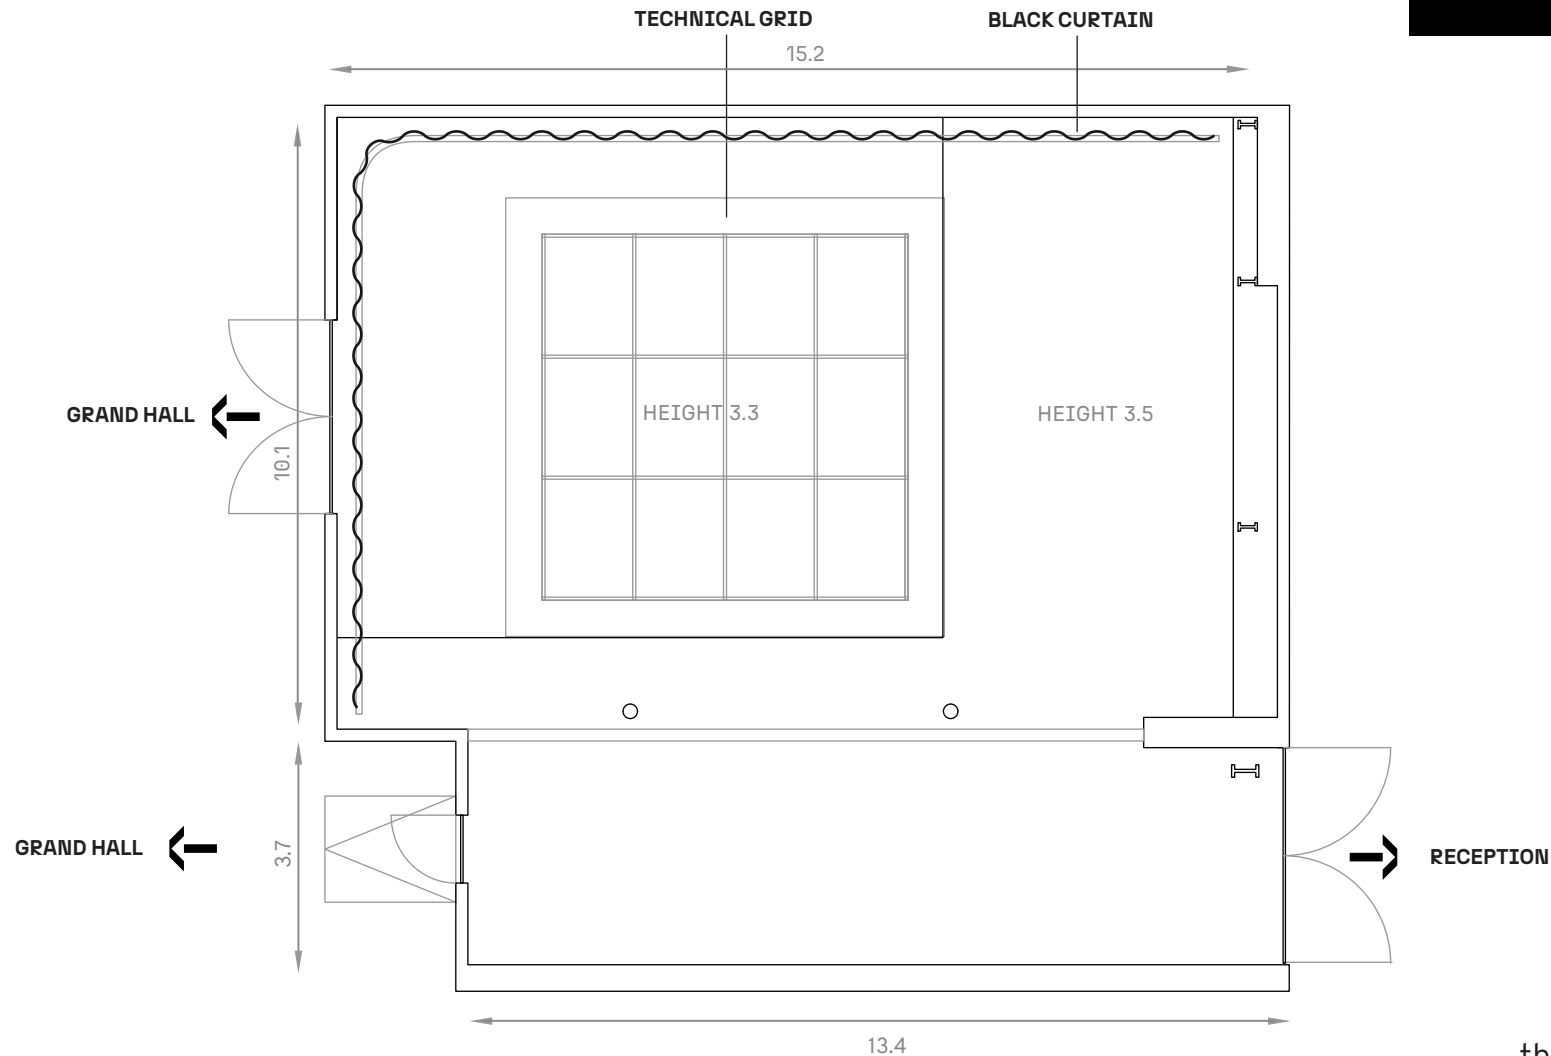

AQUARIUM 200M²

theeggbrussels.com

venues@eggbrussels.eu
+32 (0)2 726 55 26

Rue Bara 175
1070 Brussels, BE

AQUARIUM MEASUREMENTS

theeggbrussels.com

venues@eggbrussels.eu
+32 (0)2 726 55 26

Rue Bara 175
1070 Brussels, BE