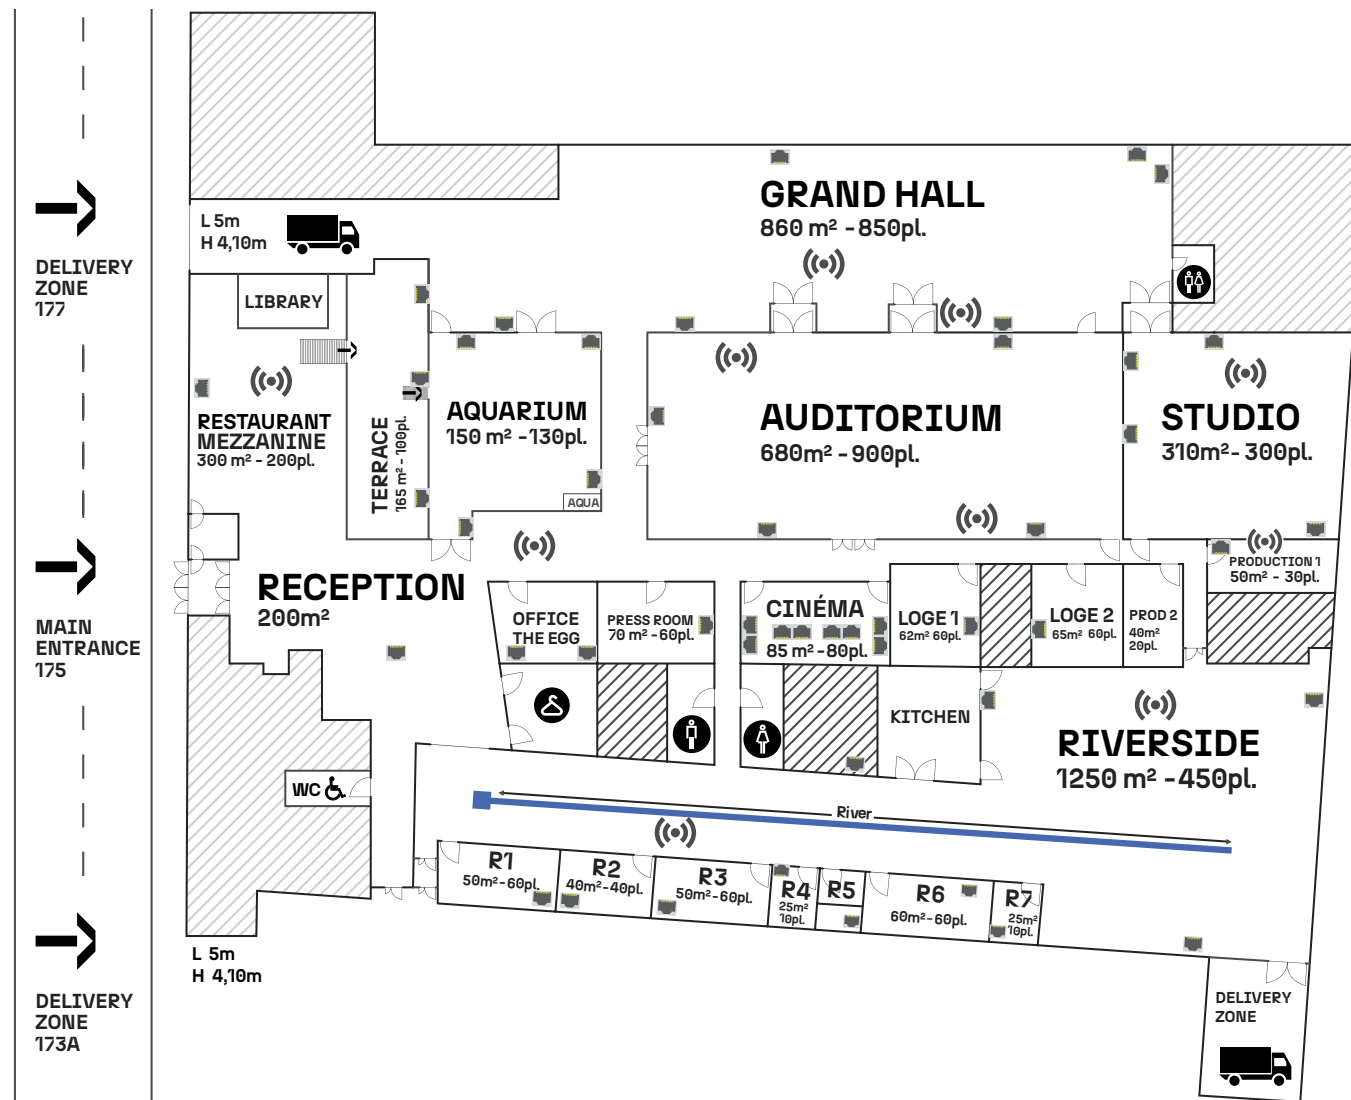

# NETWORK CONNECTION

THE EGG BRUSSELS IS PROBABLY THE BEST EQUIPPED CONGRESS & MEETING CENTER WHEN IT COMES TO INTERNET FACILITIES:

High speed streaming, 1000 connected devices, wired connectivity in every room, ...

## WHAT WE OFFER

- 1G
- Optical fiber
- Personalized networks & passwords
- Seperate VLAN's
- Back-up line of 250 Mbts

 **SOCKET**  
Wired RJ45 female

 **ANTENA**  
Acces Point WIFI

In order to guarantee a good connection, it is forbidden to connect your own devices, such as routers, on The EGG network.