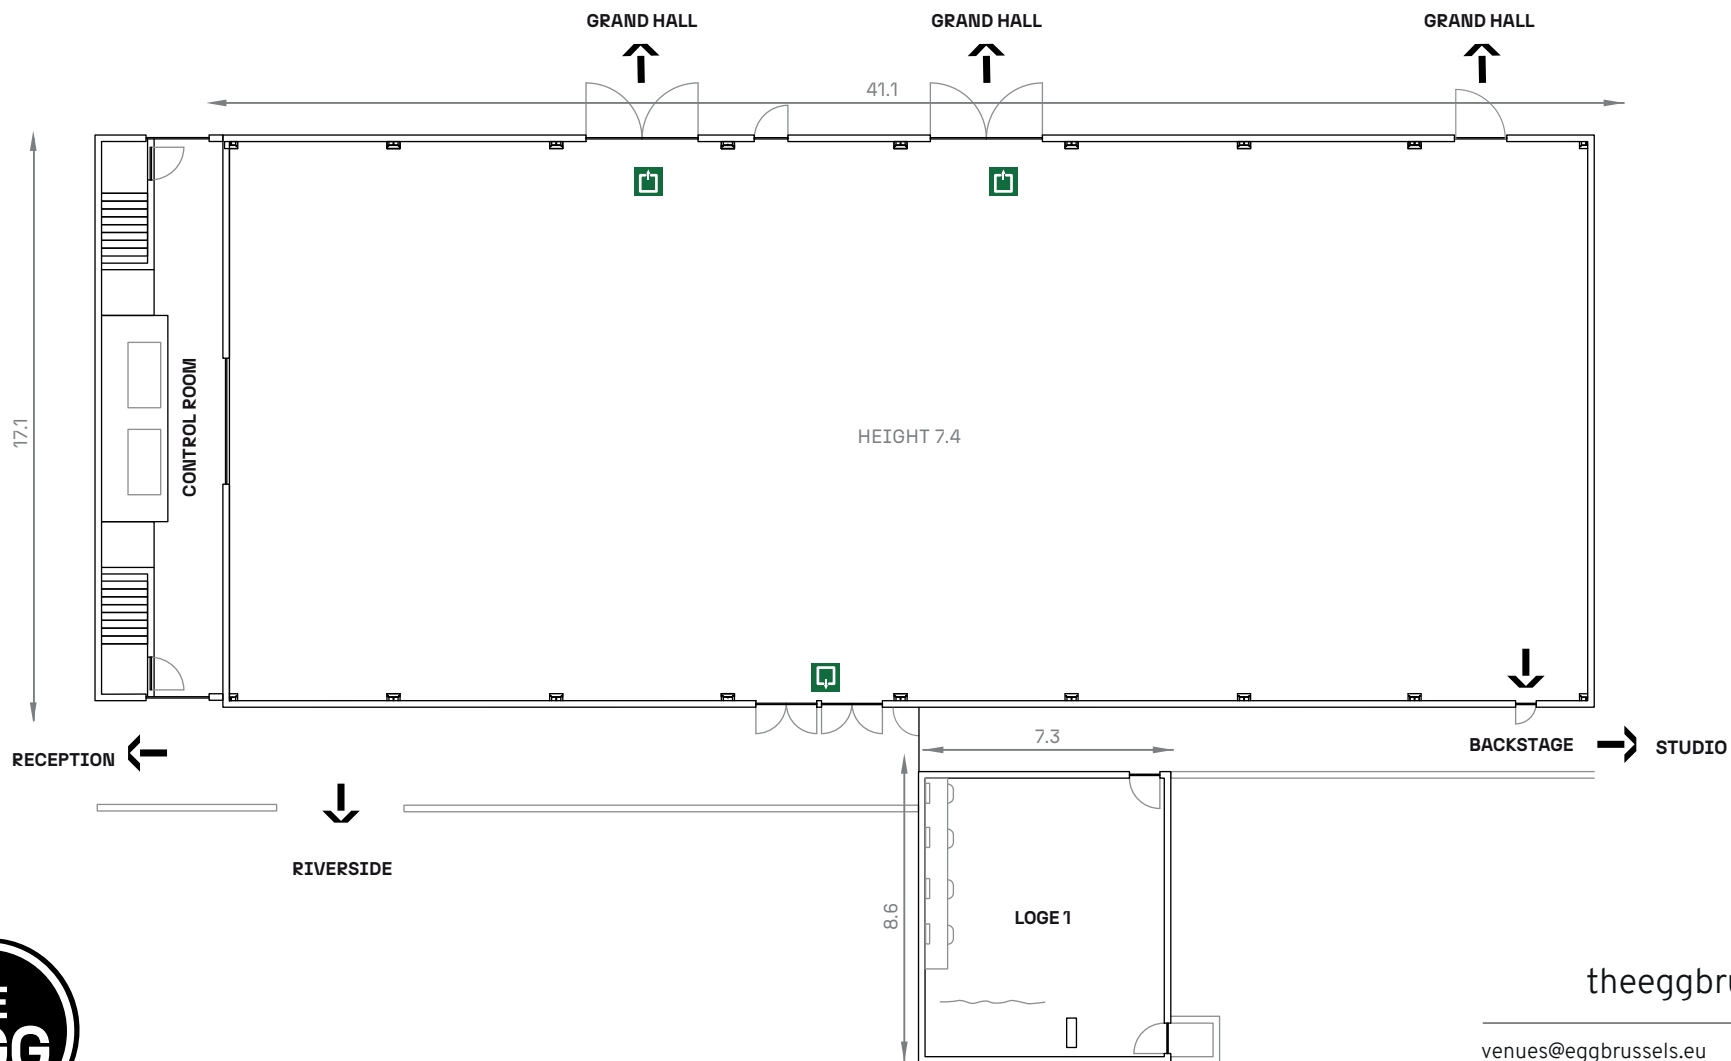

AUDITORIUM MEASUREMENTS

theeggbrussels.com

venues@eggbrussels.eu
+32 (0)2 726 55 26

Rue Bara 175
1070 Brussels, BE