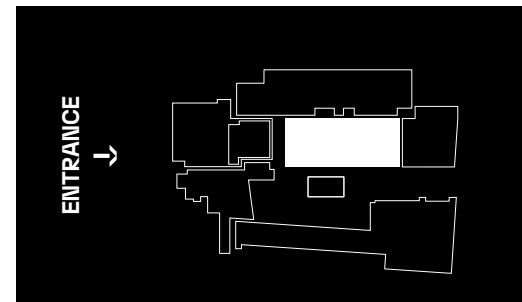

AUDITORIUM MAXIMUM CAPACITY 900 SEATS

theeggbrussels.com

venues@eggbrussels.eu
+32 (0)2 726 55 26

Rue Bara 175
1070 Brussels, BE