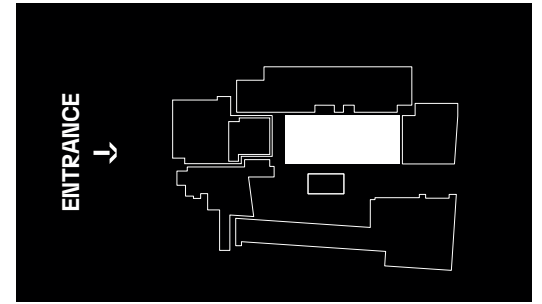

AUDITORIUM MEASUREMENTS

theeggbrussels.com

venues@eggbrussels.eu
+32 (0)2 726 55 26

Rue Bara 175
1070 Brussels, BE

AUDITORIUM SMALL CAPACITY UP TO 500 SEATS

theeggbrussels.com

venues@eggbrussels.eu
+32 (0)2 726 55 26