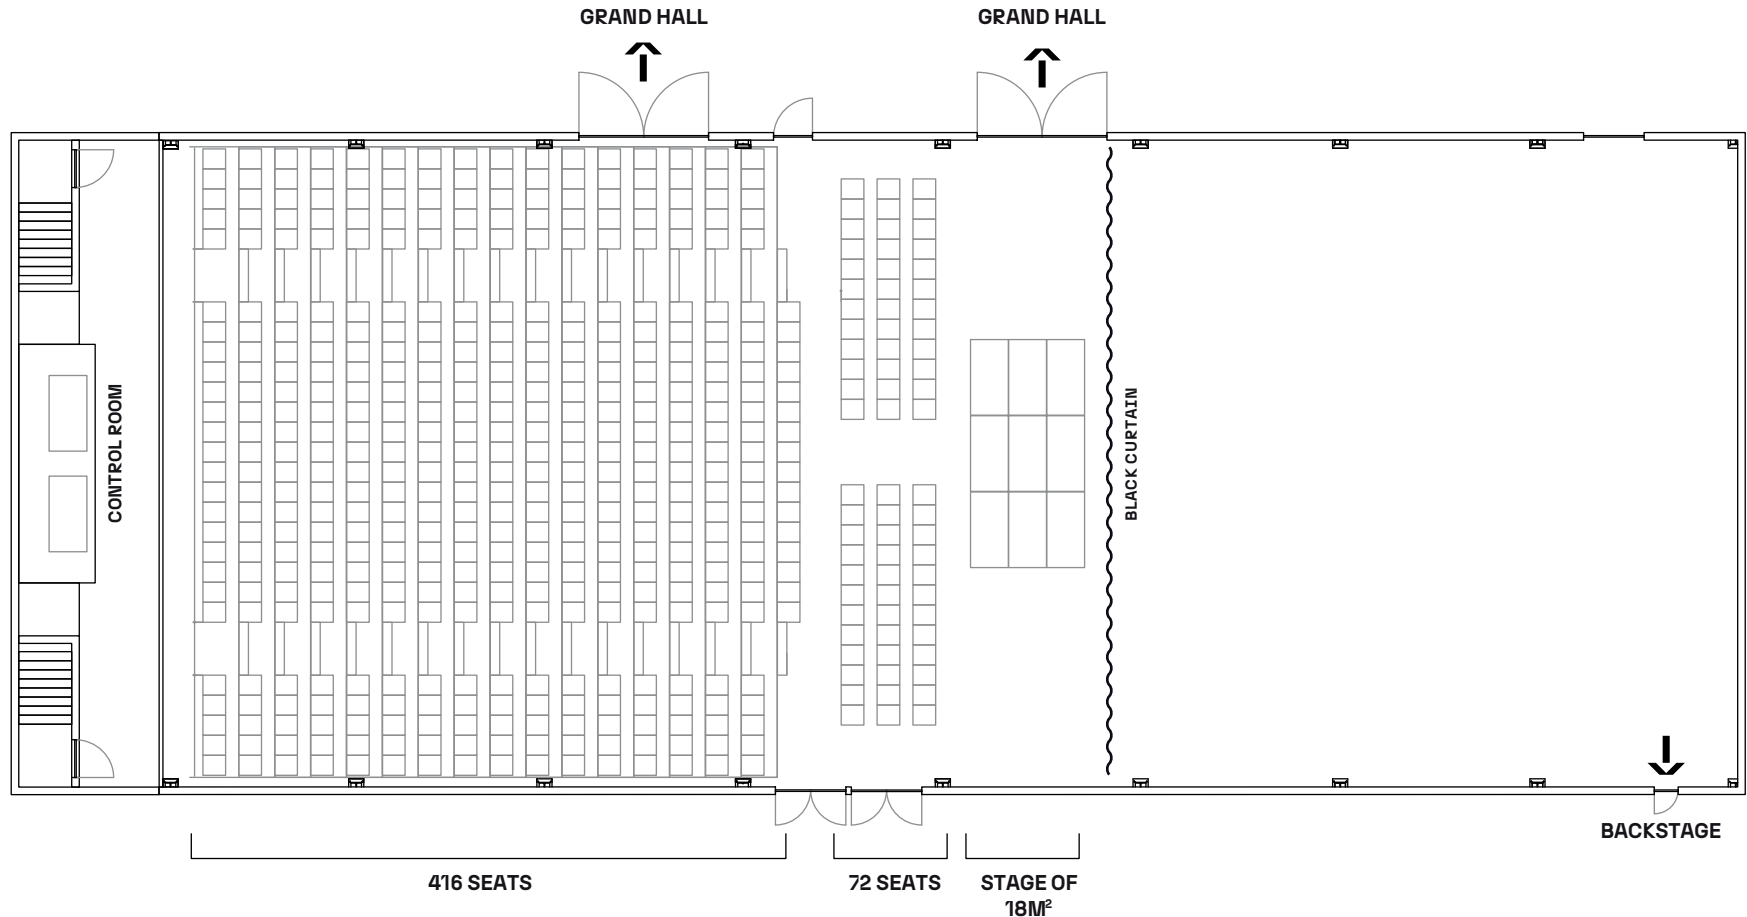

AUDITORIUM MEASUREMENTS

theeggbrussels.com

venues@eggbrussels.eu
+32 (0)2 726 55 26

Rue Bara 175
1070 Brussels, BE

AUDITORIUM SMALL CAPACITY UP TO 500 SEATS

theeggbrussels.com

venues@eggbrussels.eu
+32 (0)2 726 55 26