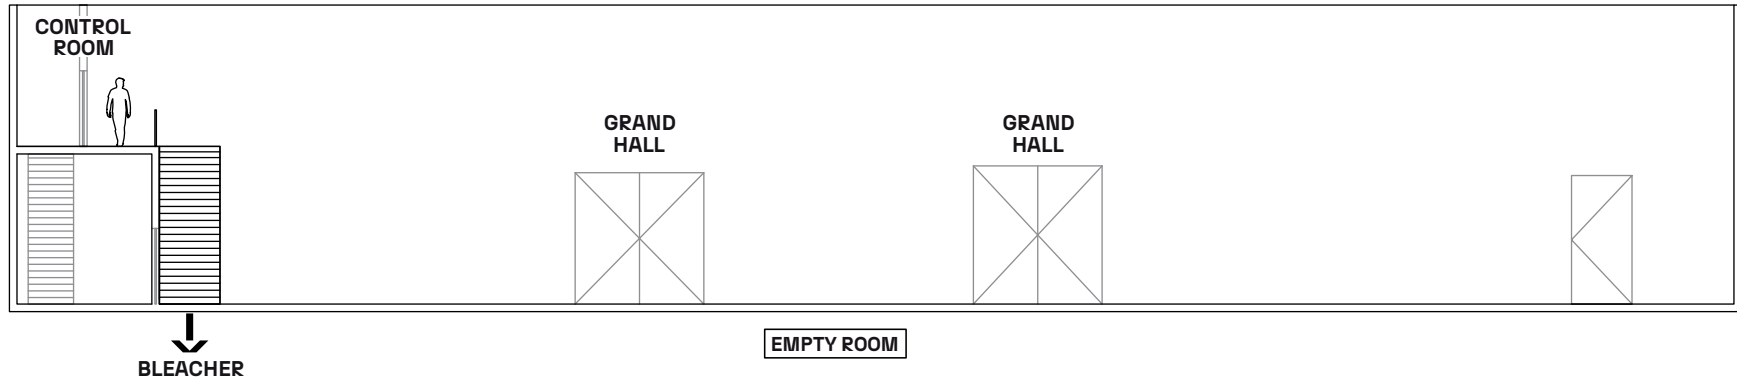

AUDITORIUM MEASUREMENTS

theeggbrussels.com

venues@eggbrussels.eu
+32 (0)2 726 55 26

Rue Bara 175
1070 Brussels, BE

AUDITORIUM SMALL CAPACITY UP TO 500 SEATS

theeggbrussels.com

venues@eggbrussels.eu
+32 (0)2 726 55 26