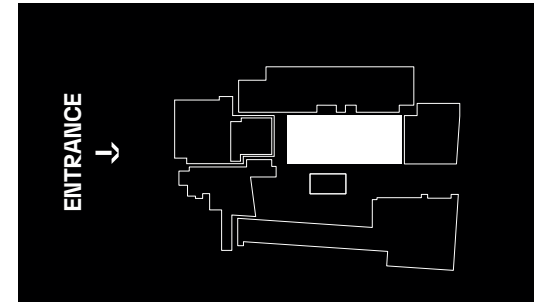

AUDITORIUM MEASUREMENTS

theeggbrussels.com

venues@eggbrussels.eu
+32 (0)2 726 55 26

Rue Bara 175
1070 Brussels, BE

AUDITORIUM SMALL CAPACITY UP TO 500 SEATS

theeggbrussels.com

venues@eggbrussels.eu
+32 (0)2 726 55 26