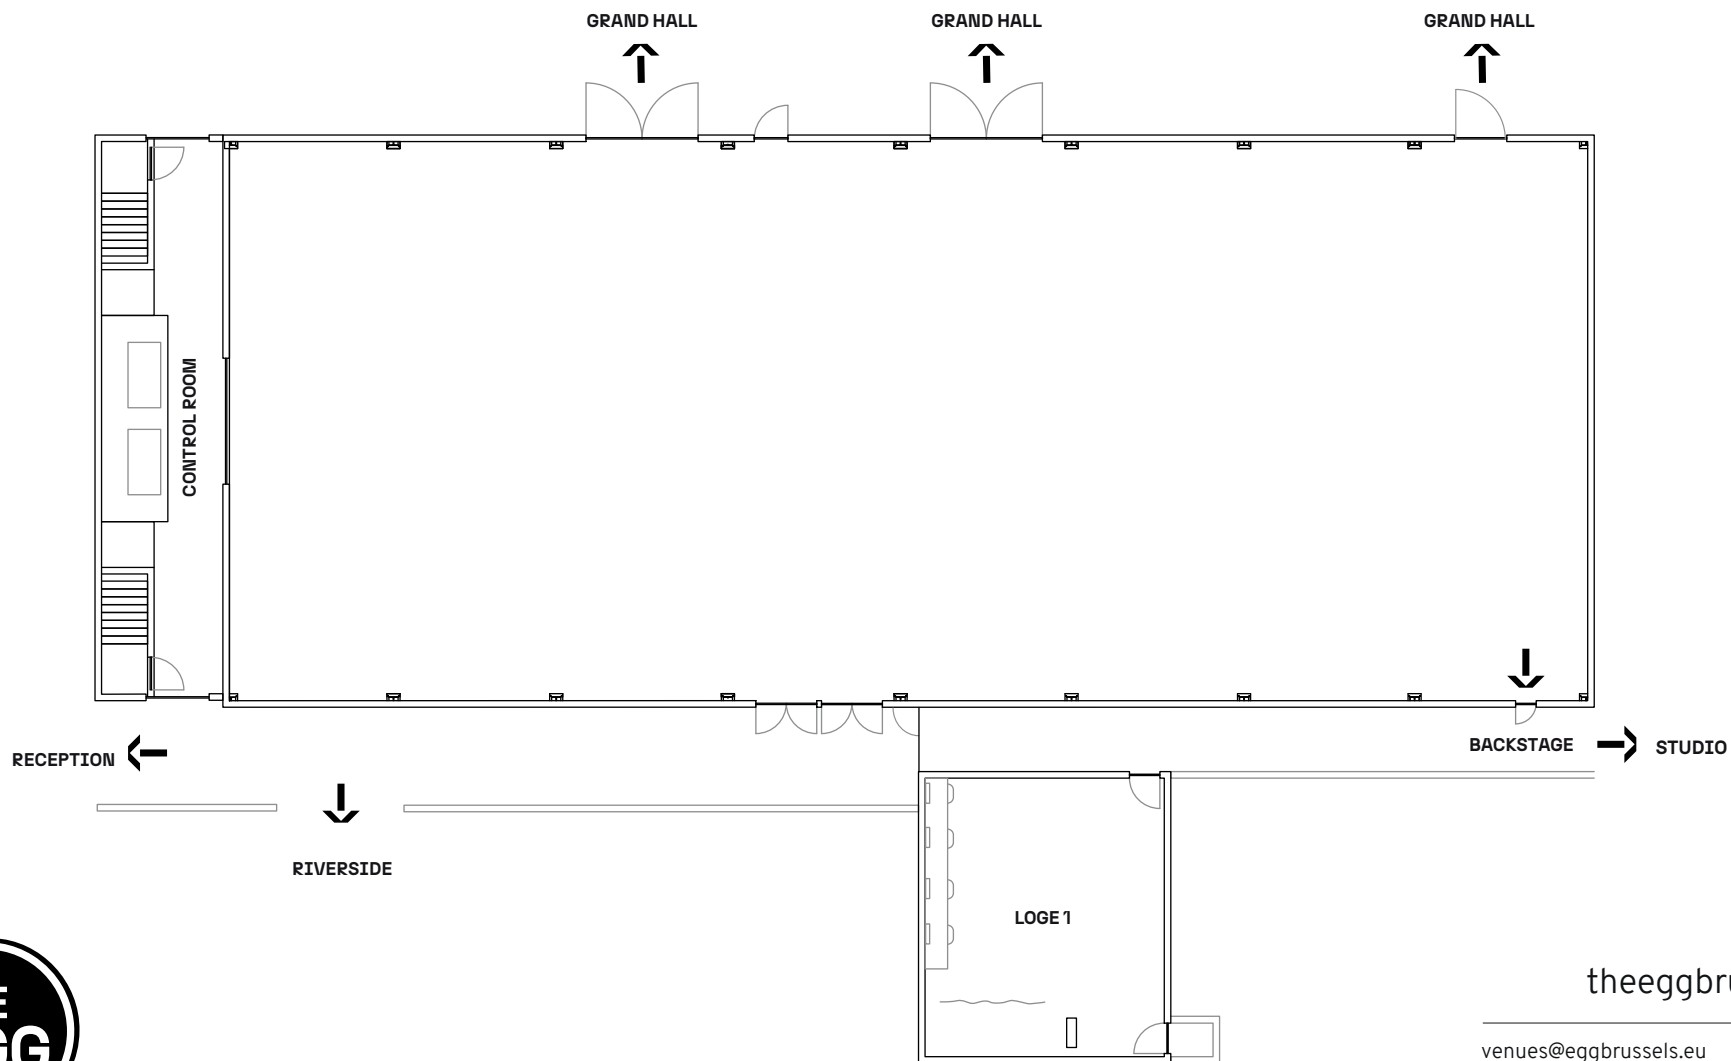

AUDITORIUM 700M²

theeggbrussels.com

venues@eggbrussels.eu
+32 (0)2 726 55 26

Rue Bara 175
1070 Brussels, BE