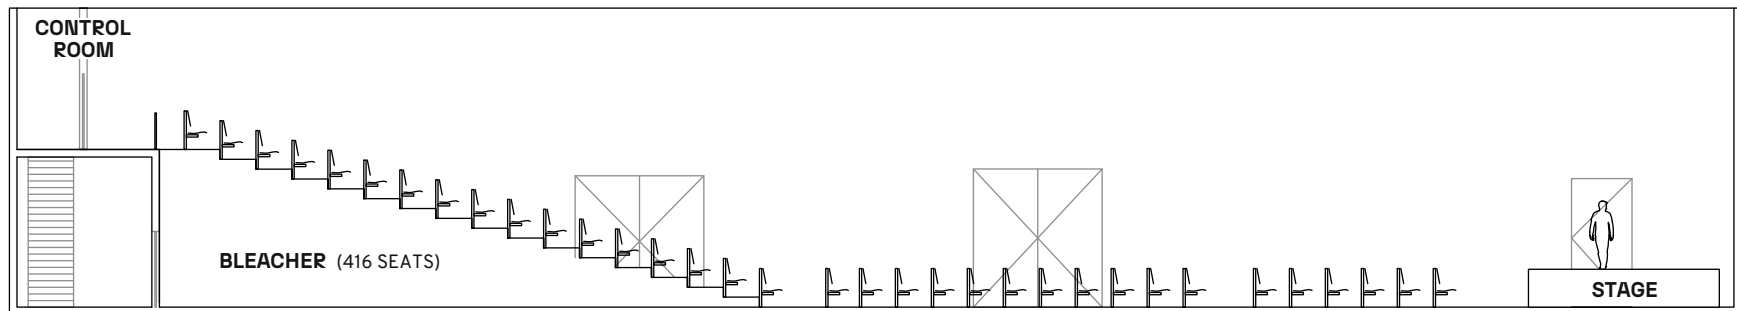

AUDITORIUM MEASUREMENTS

theeggbrussels.com

venues@eggbrussels.eu
+32 (0)2 726 55 26

Rue Bara 175
1070 Brussels, BE

AUDITORIUM SMALL CAPACITY UP TO 500 SEATS

theeggbrussels.com

venues@eggbrussels.eu
+32 (0)2 726 55 26