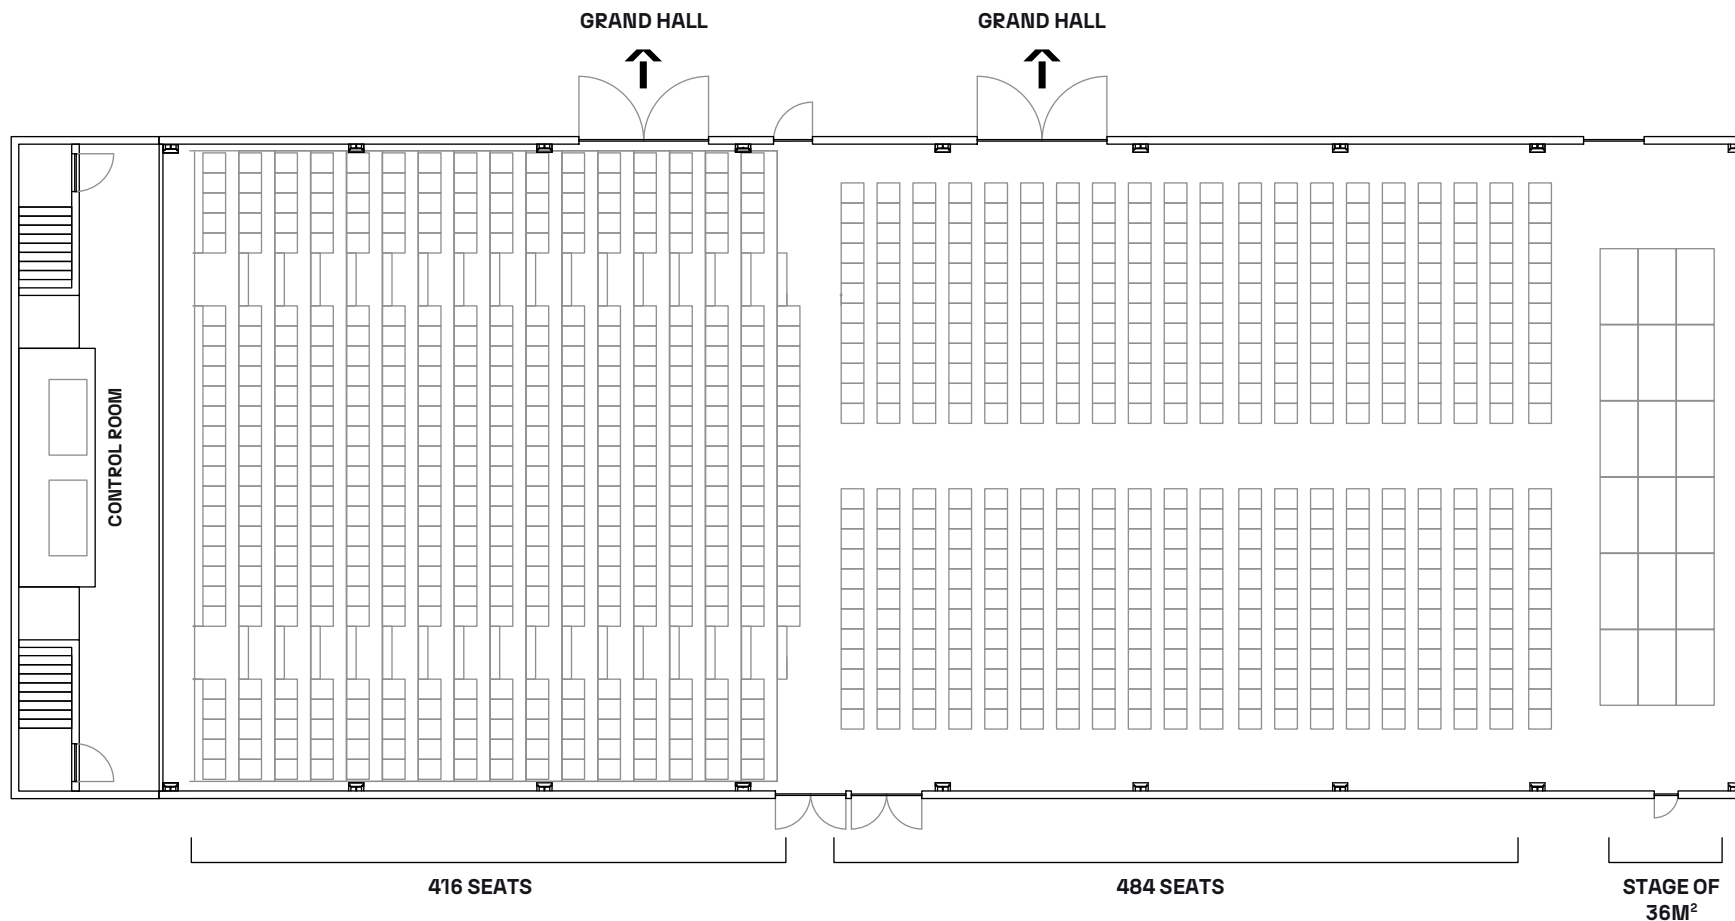

AUDITORIUM MAXIMUM CAPACITY 900 SEATS

theeggbrussels.com

venues@eggbrussels.eu
+32 (0)2 726 55 26

Rue Bara 175
1070 Brussels, BE