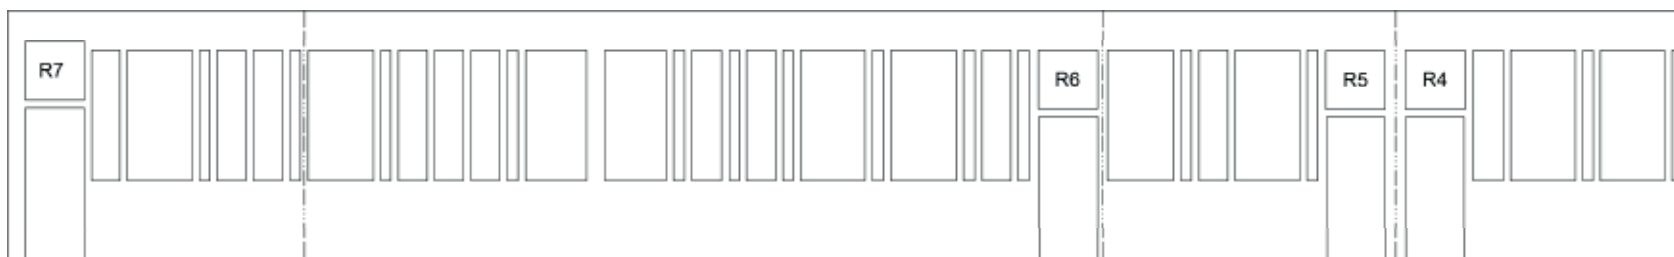

RIVERSIDE BREAK-OUT ROOMS WINDOW MEASUREMENTS

River 3 > 1 - 1/72

River 7 > 4 - 1/72

theeggbrussels.com

venues@eggbrussels.eu
+32 (0)2 726 55 26

Rue Bara 175
1070 Brussels, BE

RIVERSIDE BREAK-OUT ROOMS WINDOW MEASUREMENTS RIVER 1

River 1 - 1/30

theeggbrussels.com

venues@eggbrussels.eu
+32 (0)2 726 55 26

Rue Bara 175
1070 Brussels, BE

RIVERSIDE BREAK-OUT ROOMS WINDOW MEASUREMENTS RIVER 2

River 2 - 1/25

theeggbrussels.com

venues@eggbrussels.eu
+32 (0)2 726 55 26

Rue Bara 175
1070 Brussels, BE

RIVERSIDE BREAK-OUT ROOMS WINDOW MEASUREMENTS RIVER 3

River 3 - 1/30

theeggbrussels.com

venues@eggbrussels.eu
+32 (0)2 726 55 26

Rue Bara 175
1070 Brussels, BE

RIVERSIDE BREAK-OUT ROOMS WINDOW MEASUREMENTS RIVER 4