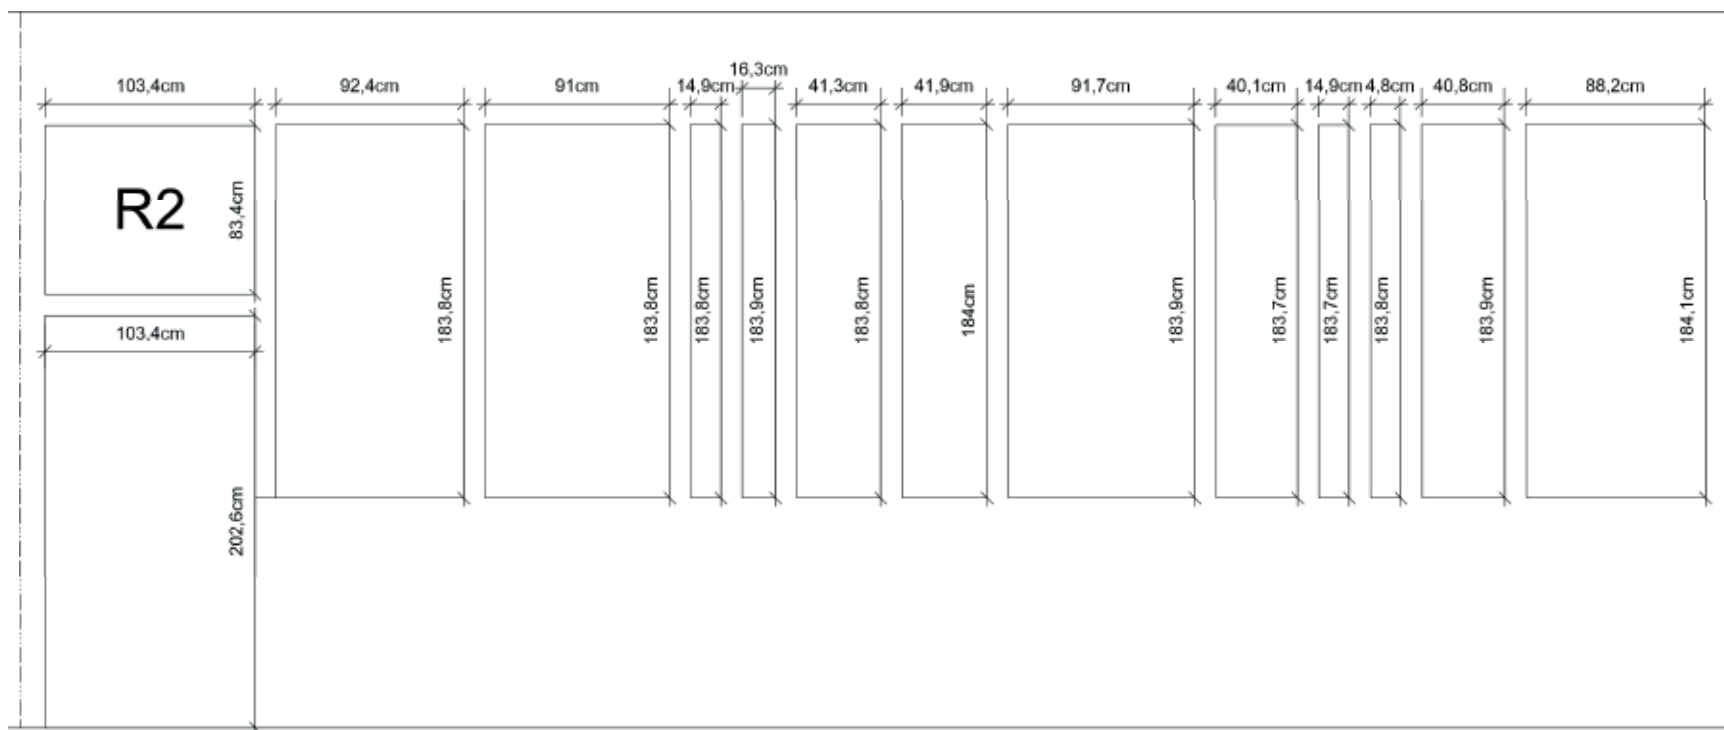

RIVERSIDE BREAK-OUT ROOMS WINDOW MEASUREMENTS

River 3 > 1 - 1/72

River 7 > 4 - 1/72

theeggbrussels.com

venues@eggbrussels.eu
+32 (0)2 726 55 26

Rue Bara 175
1070 Brussels, BE

RIVERSIDE BREAK-OUT ROOMS WINDOW MEASUREMENTS RIVER 1

River 1 - 1/30

theeggbrussels.com

venues@eggbrussels.eu
+32 (0)2 726 55 26

Rue Bara 175
1070 Brussels, BE

RIVERSIDE BREAK-OUT ROOMS WINDOW MEASUREMENTS RIVER 2

River 2 - 1/25

theeggbrussels.com

venues@eggbrussels.eu
+32 (0)2 726 55 26

Rue Bara 175
1070 Brussels, BE

RIVERSIDE BREAK-OUT ROOMS WINDOW MEASUREMENTS RIVER 3

River 3 - 1/30

theeggbrussels.com

venues@eggbrussels.eu
+32 (0)2 726 55 26

Rue Bara 175
1070 Brussels, BE

RIVERSIDE BREAK-OUT ROOMS WINDOW MEASUREMENTS RIVER 4

River 4 - 1/20

theeggbrussels.com

venues@eggbrussels.eu
+32 (0)2 726 55 26

Rue Bara 175
1070 Brussels, BE

RIVERSIDE BREAK-OUT ROOMS WINDOW MEASUREMENTS RIVER 5

River 5 - 1/20

theeggbrussels.com

venues@eggbrussels.eu
+32 (0)2 726 55 26