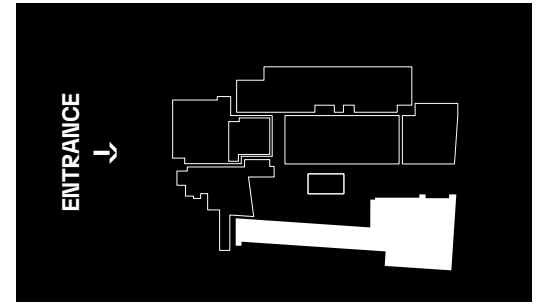

RIVERSIDE BREAK-OUT ROOMS WINDOW MEASUREMENTS RIVER 6

River 6 - 1/30

theeggbrussels.com

venues@eggbrussels.eu
+32 (0)2 726 55 26

Rue Bara 175
1070 Brussels, BE