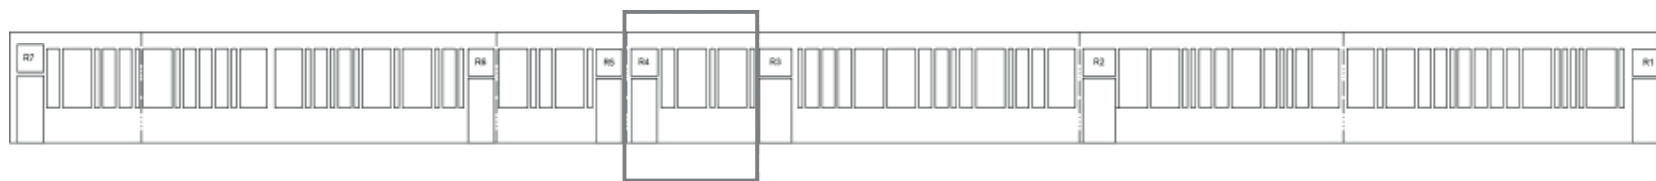

Rue Bara 175
1070 Brussels, BE

RIVERSIDE BREAK-OUT ROOMS WINDOW MEASUREMENTS RIVER 3

River 3 - 1/30

theeggbrussels.com

venues@eggbrussels.eu
+32 (0)2 726 55 26

Rue Bara 175
1070 Brussels, BE

RIVERSIDE BREAK-OUT ROOMS WINDOW MEASUREMENTS RIVER 4