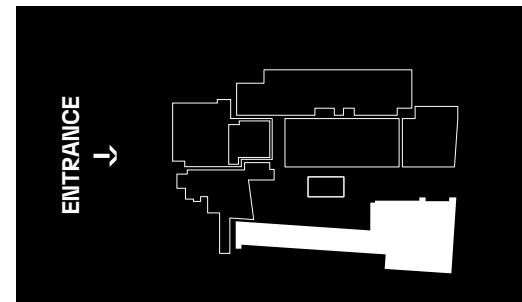

Rue Bara 175
1070 Brussels, BE

RIVERSIDE BREAK-OUT ROOMS WINDOW MEASUREMENTS RIVER 3

River 3 - 1/30

theeggbrussels.com

venues@eggbrussels.eu
+32 (0)2 726 55 26

Rue Bara 175
1070 Brussels, BE

RIVERSIDE BREAK-OUT ROOMS WINDOW MEASUREMENTS RIVER 4