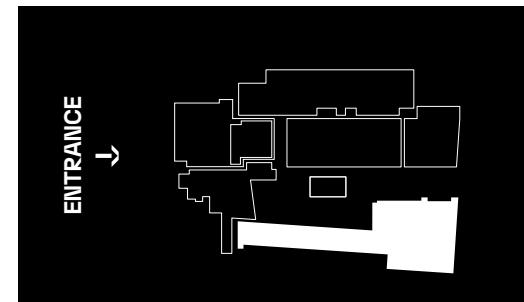

RIVERSIDE BREAK-OUT ROOMS WINDOW MEASUREMENTS

River 3 > 1 - 1/72

River 7 > 4 - 1/72

theeggbrussels.com

venues@eggbrussels.eu
+32 (0)2 726 55 26

Rue Bara 175
1070 Brussels, BE

RIVERSIDE BREAK-OUT ROOMS WINDOW MEASUREMENTS RIVER 1

River 1 - 1/30

theeggbrussels.com

venues@eggbrussels.eu
+32 (0)2 726 55 26

Rue Bara 175
1070 Brussels, BE

RIVERSIDE BREAK-OUT ROOMS WINDOW MEASUREMENTS RIVER 2

River 2 - 1/25

theeggbrussels.com

venues@eggbrussels.eu
+32 (0)2 726 55 26