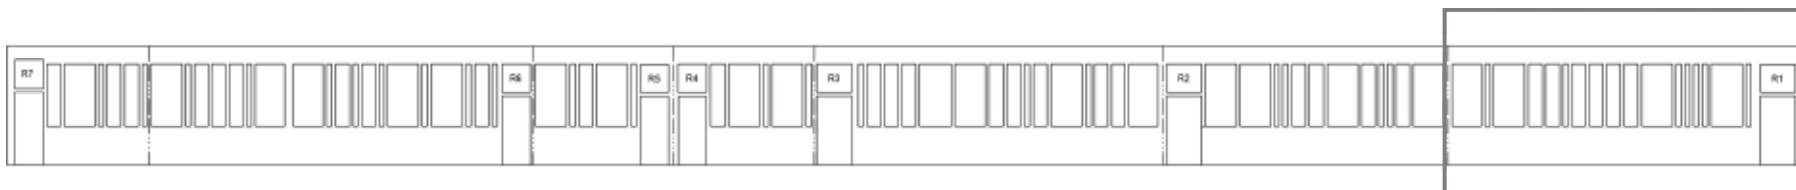

RIVERSIDE BREAK-OUT ROOMS WINDOW MEASUREMENTS

River 3 > 1 - 1/72

River 7 > 4 - 1/72

theeggbrussels.com

venues@eggbrussels.eu
+32 (0)2 726 55 26

Rue Bara 175
1070 Brussels, BE

RIVERSIDE BREAK-OUT ROOMS WINDOW MEASUREMENTS RIVER 1

River 1 - 1/30

theeggbrussels.com

venues@eggbrussels.eu
+32 (0)2 726 55 26

Rue Bara 175
1070 Brussels, BE

RIVERSIDE BREAK-OUT ROOMS WINDOW MEASUREMENTS RIVER 2

River 2 - 1/25

theeggbrussels.com

venues@eggbrussels.eu
+32 (0)2 726 55 26

Rue Bara 175
1070 Brussels, BE

RIVERSIDE BREAK-OUT ROOMS WINDOW MEASUREMENTS RIVER 3

River 3 - 1/30

theeggbrussels.com

venues@eggbrussels.eu
+32 (0)2 726 55 26

Rue Bara 175
1070 Brussels, BE

RIVERSIDE BREAK-OUT ROOMS WINDOW MEASUREMENTS RIVER 4