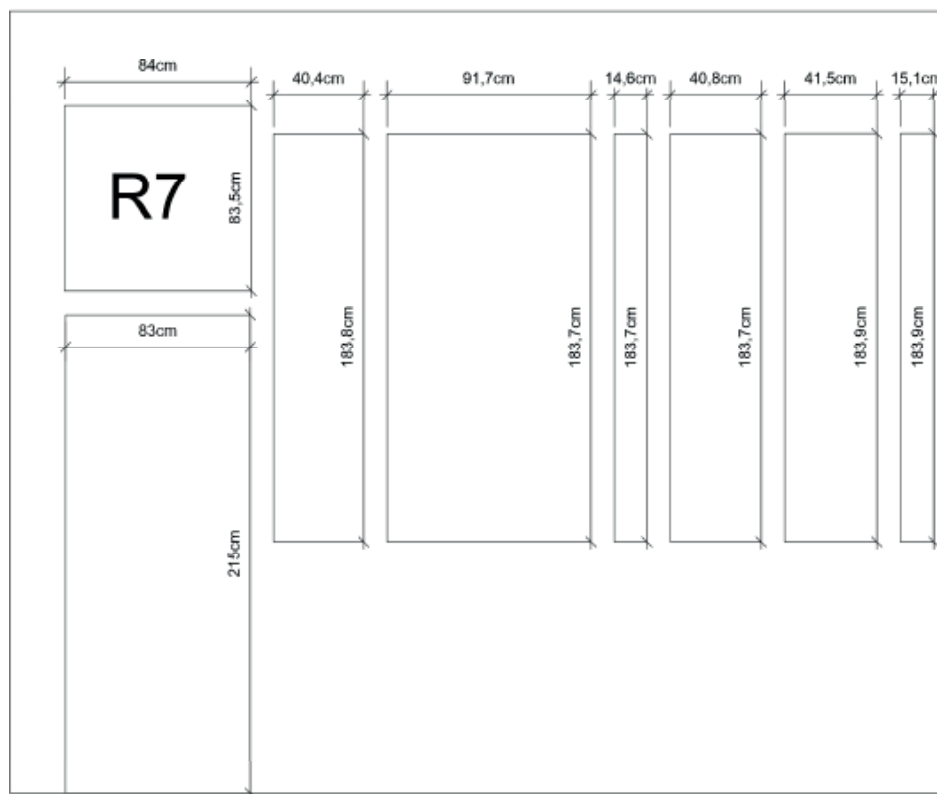

Rue Bara 175
1070 Brussels, BE

RIVERSIDE BREAK-OUT ROOMS WINDOW MEASUREMENTS RIVER 3

River 3 - 1/30

theeggbrussels.com

venues@eggbrussels.eu
+32 (0)2 726 55 26

Rue Bara 175
1070 Brussels, BE

RIVERSIDE BREAK-OUT ROOMS WINDOW MEASUREMENTS RIVER 4

River 4 - 1/20

theeggbrussels.com

venues@eggbrussels.eu
+32 (0)2 726 55 26

Rue Bara 175
1070 Brussels, BE

RIVERSIDE BREAK-OUT ROOMS WINDOW MEASUREMENTS RIVER 5

River 5 - 1/20

theeggbrussels.com

venues@eggbrussels.eu
+32 (0)2 726 55 26

Rue Bara 175
1070 Brussels, BE

RIVERSIDE BREAK-OUT ROOMS WINDOW MEASUREMENTS RIVER 6

River 6 - 1/30

theeggbrussels.com

venues@eggbrussels.eu
+32 (0)2 726 55 26

Rue Bara 175
1070 Brussels, BE

RIVERSIDE BREAK-OUT ROOMS WINDOW MEASUREMENTS RIVER 7