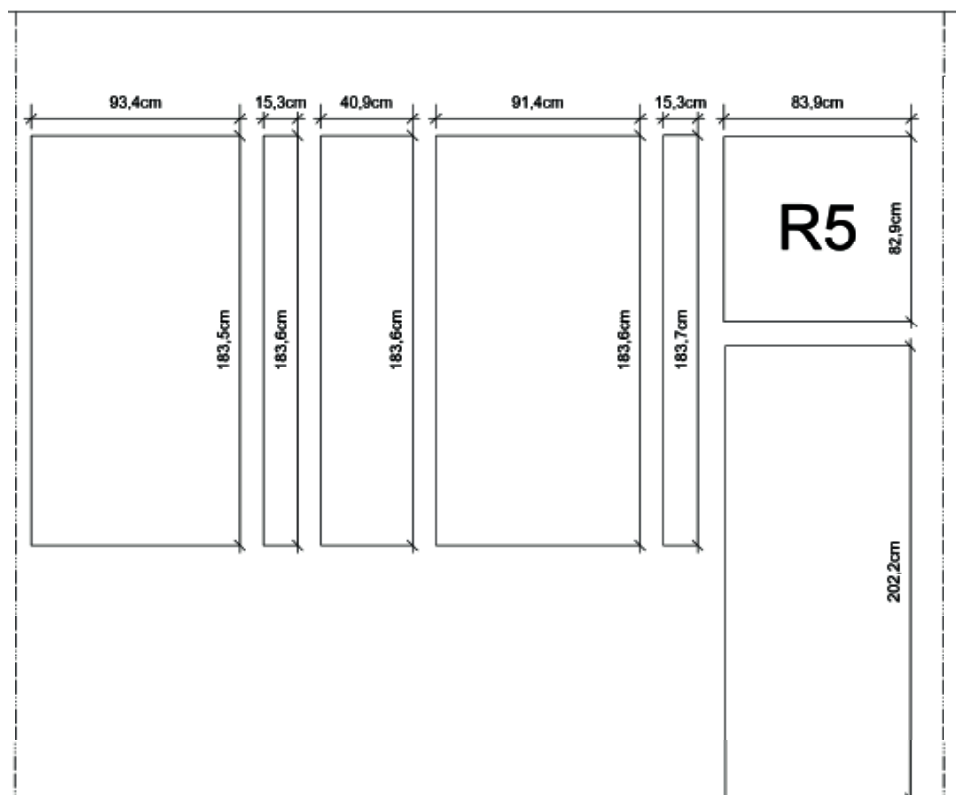

RIVERSIDE BREAK-OUT ROOMS WINDOW MEASUREMENTS

River 3 > 1 - 1/72

River 7 > 4 - 1/72

theeggbrussels.com

venues@eggbrussels.eu
+32 (0)2 726 55 26

Rue Bara 175
1070 Brussels, BE

RIVERSIDE BREAK-OUT ROOMS WINDOW MEASUREMENTS RIVER 1

Rue Bara 175
1070 Brussels, BE

RIVERSIDE BREAK-OUT ROOMS WINDOW MEASUREMENTS RIVER 3

River 3 - 1/30

theeggbrussels.com

venues@eggbrussels.eu
+32 (0)2 726 55 26

Rue Bara 175
1070 Brussels, BE

RIVERSIDE BREAK-OUT ROOMS WINDOW MEASUREMENTS RIVER 4

River 4 - 1/20

theeggbrussels.com

venues@eggbrussels.eu
+32 (0)2 726 55 26

Rue Bara 175
1070 Brussels, BE

RIVERSIDE BREAK-OUT ROOMS WINDOW MEASUREMENTS RIVER 5

River 5 - 1/20

theeggbrussels.com

venues@eggbrussels.eu
+32 (0)2 726 55 26

Rue Bara 175
1070 Brussels, BE

RIVERSIDE BREAK-OUT ROOMS WINDOW MEASUREMENTS RIVER 6

River 6 - 1/30

theeggbrussels.com

venues@eggbrussels.eu
+32 (0)2 726 55 26

Rue Bara 175
1070 Brussels, BE

RIVERSIDE BREAK-OUT ROOMS WINDOW MEASUREMENTS RIVER 7