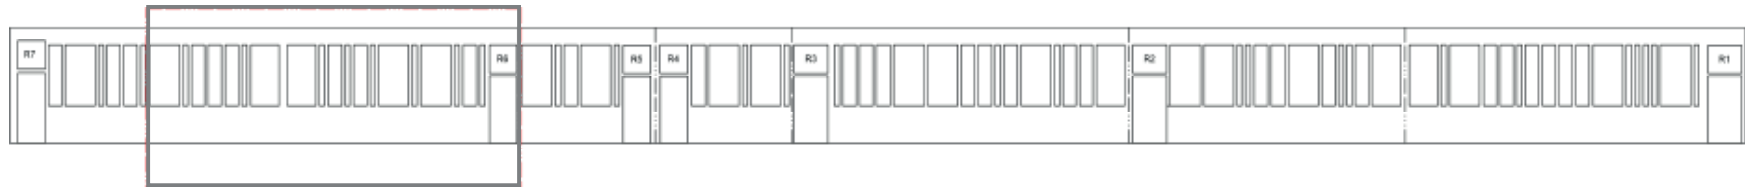

RIVERSIDE BREAK-OUT ROOMS WINDOW MEASUREMENTS RIVER 6

River 6 - 1/30

theeggbrussels.com

venues@eggbrussels.eu
+32 (0)2 726 55 26

Rue Bara 175
1070 Brussels, BE