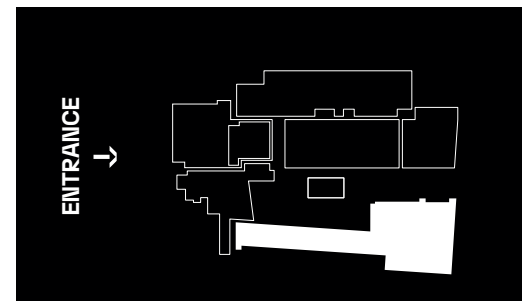

Rue Bara 175
1070 Brussels, BE

RIVERSIDE BREAK-OUT ROOMS WINDOW MEASUREMENTS RIVER 6

River 6 - 1/30

theeggbrussels.com

venues@eggbrussels.eu
+32 (0)2 726 55 26

Rue Bara 175
1070 Brussels, BE

RIVERSIDE BREAK-OUT ROOMS WINDOW MEASUREMENTS RIVER 7