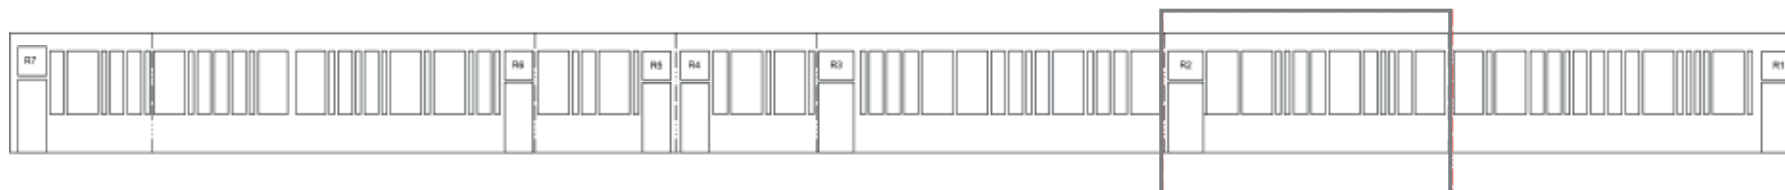

River 1 - 1/30

theeggbrussels.com

venues@eggbrussels.eu
+32 (0)2 726 55 26

Rue Bara 175
1070 Brussels, BE

RIVERSIDE BREAK-OUT ROOMS WINDOW MEASUREMENTS RIVER 2

River 2 - 1/25

theeggbrussels.com

venues@eggbrussels.eu
+32 (0)2 726 55 26

Rue Bara 175
1070 Brussels, BE

RIVERSIDE BREAK-OUT ROOMS WINDOW MEASUREMENTS RIVER 3

River 3 - 1/30

theeggbrussels.com

venues@eggbrussels.eu
+32 (0)2 726 55 26

Rue Bara 175
1070 Brussels, BE

RIVERSIDE BREAK-OUT ROOMS WINDOW MEASUREMENTS RIVER 4