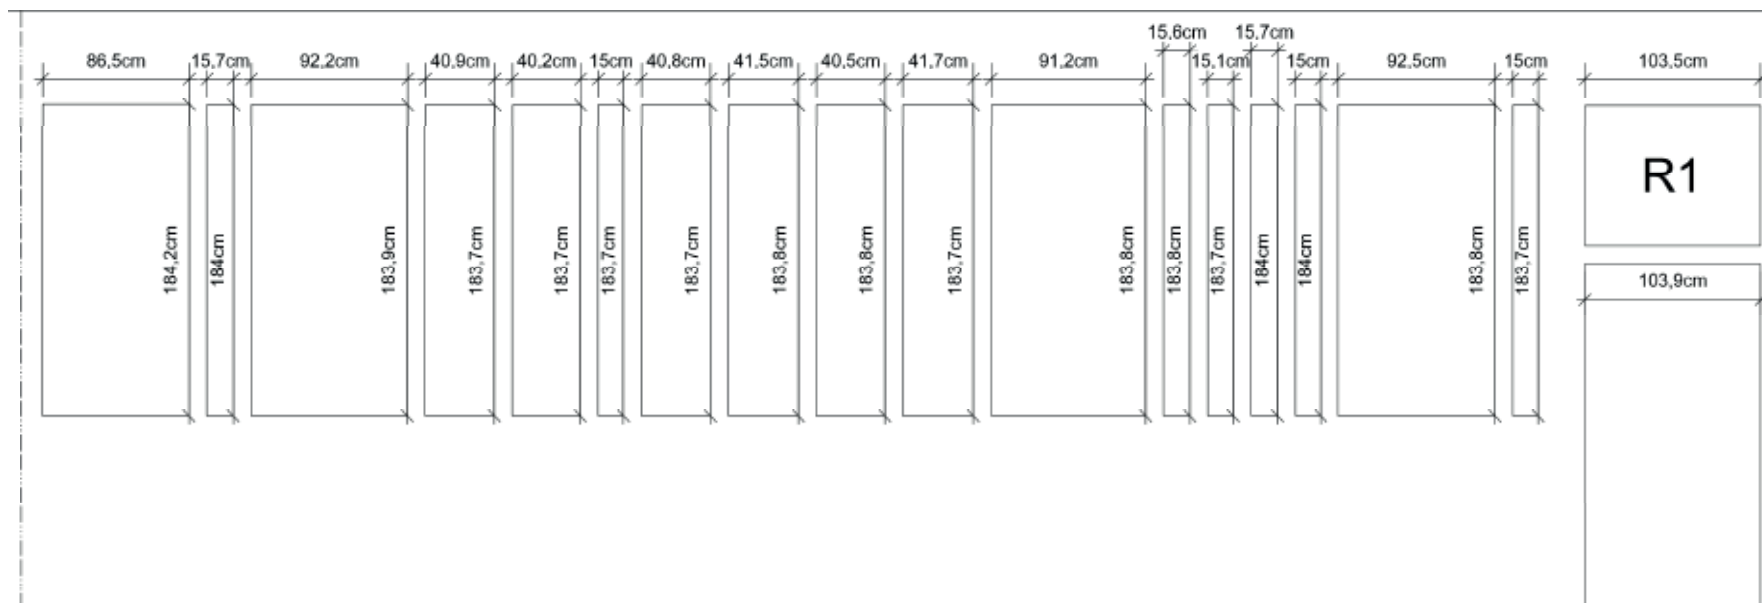

RIVERSIDE BREAK-OUT ROOMS WINDOW MEASUREMENTS

River 3 > 1 - 1/72

River 7 > 4 - 1/72

theeggbrussels.com

venues@eggbrussels.eu
+32 (0)2 726 55 26

Rue Bara 175
1070 Brussels, BE

RIVERSIDE BREAK-OUT ROOMS WINDOW MEASUREMENTS RIVER 1

River 1 - 1/30

theeggbrussels.com

venues@eggbrussels.eu
+32 (0)2 726 55 26

Rue Bara 175
1070 Brussels, BE

RIVERSIDE BREAK-OUT ROOMS WINDOW MEASUREMENTS RIVER 2

River 2 - 1/25

theeggbrussels.com

venues@eggbrussels.eu
+32 (0)2 726 55 26

Rue Bara 175
1070 Brussels, BE

RIVERSIDE BREAK-OUT ROOMS WINDOW MEASUREMENTS RIVER 3

River 3 - 1/30

theeggbrussels.com

venues@eggbrussels.eu
+32 (0)2 726 55 26

Rue Bara 175
1070 Brussels, BE

RIVERSIDE BREAK-OUT ROOMS WINDOW MEASUREMENTS RIVER 4

River 4 - 1/20

theeggbrussels.com

venues@eggbrussels.eu
+32 (0)2 726 55 26

Rue Bara 175
1070 Brussels, BE

RIVERSIDE BREAK-OUT ROOMS WINDOW MEASUREMENTS RIVER 5

River 5 - 1/20

theeggbrussels.com

venues@eggbrussels.eu
+32 (0)2 726 55 26