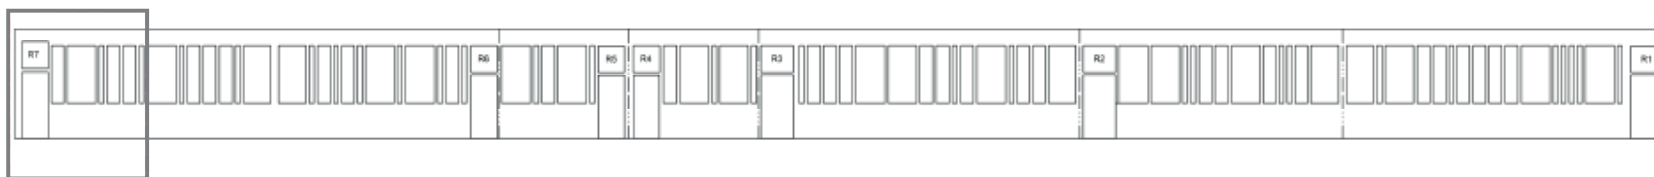

Rue Bara 175
1070 Brussels, BE

RIVERSIDE BREAK-OUT ROOMS WINDOW MEASUREMENTS RIVER 6

River 6 - 1/30

theeggbrussels.com

venues@eggbrussels.eu
+32 (0)2 726 55 26

Rue Bara 175
1070 Brussels, BE

RIVERSIDE BREAK-OUT ROOMS WINDOW MEASUREMENTS RIVER 7