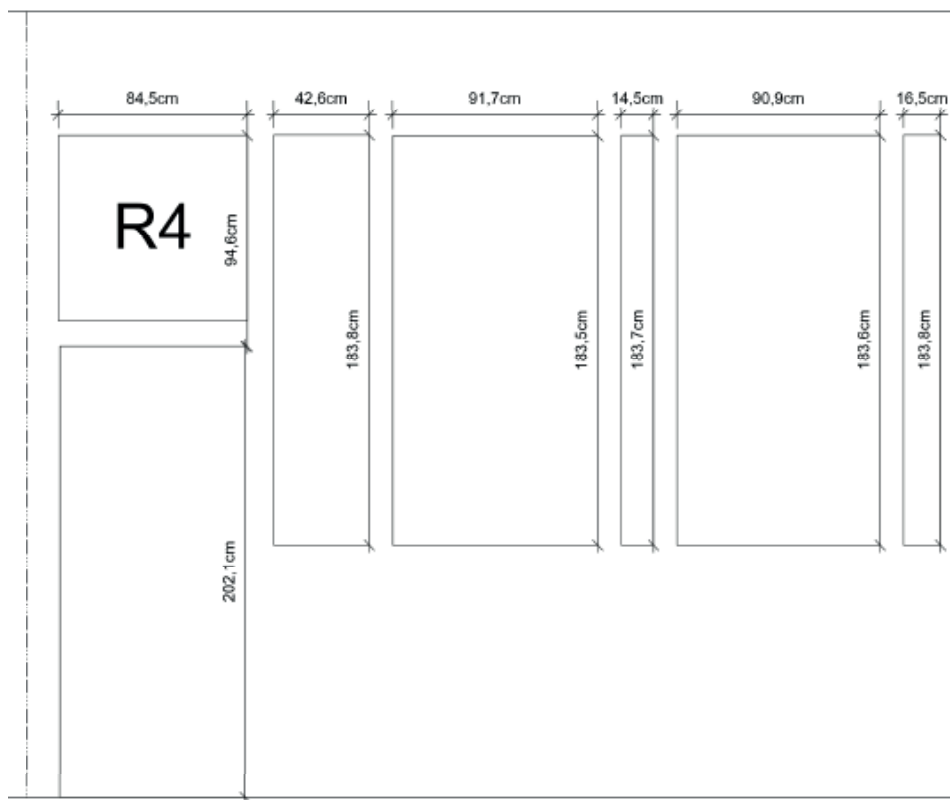

RIVERSIDE BREAK-OUT ROOMS WINDOW MEASUREMENTS

River 3 > 1 - 1/72

River 7 > 4 - 1/72

theeggbrussels.com

venues@eggbrussels.eu
+32 (0)2 726 55 26

Rue Bara 175
1070 Brussels, BE

RIVERSIDE BREAK-OUT ROOMS WINDOW MEASUREMENTS RIVER 1

Rue Bara 175
1070 Brussels, BE

RIVERSIDE BREAK-OUT ROOMS WINDOW MEASUREMENTS RIVER 3

River 3 - 1/30

theeggbrussels.com

venues@eggbrussels.eu
+32 (0)2 726 55 26

Rue Bara 175
1070 Brussels, BE

RIVERSIDE BREAK-OUT ROOMS WINDOW MEASUREMENTS RIVER 4

River 4 - 1/20

theeggbrussels.com

venues@eggbrussels.eu
+32 (0)2 726 55 26

Rue Bara 175
1070 Brussels, BE

RIVERSIDE BREAK-OUT ROOMS WINDOW MEASUREMENTS RIVER 5

River 5 - 1/20

theeggbrussels.com

venues@eggbrussels.eu
+32 (0)2 726 55 26

Rue Bara 175
1070 Brussels, BE

RIVERSIDE BREAK-OUT ROOMS WINDOW MEASUREMENTS RIVER 6

River 6 - 1/30

theeggbrussels.com

venues@eggbrussels.eu
+32 (0)2 726 55 26

Rue Bara 175
1070 Brussels, BE

RIVERSIDE BREAK-OUT ROOMS WINDOW MEASUREMENTS RIVER 7