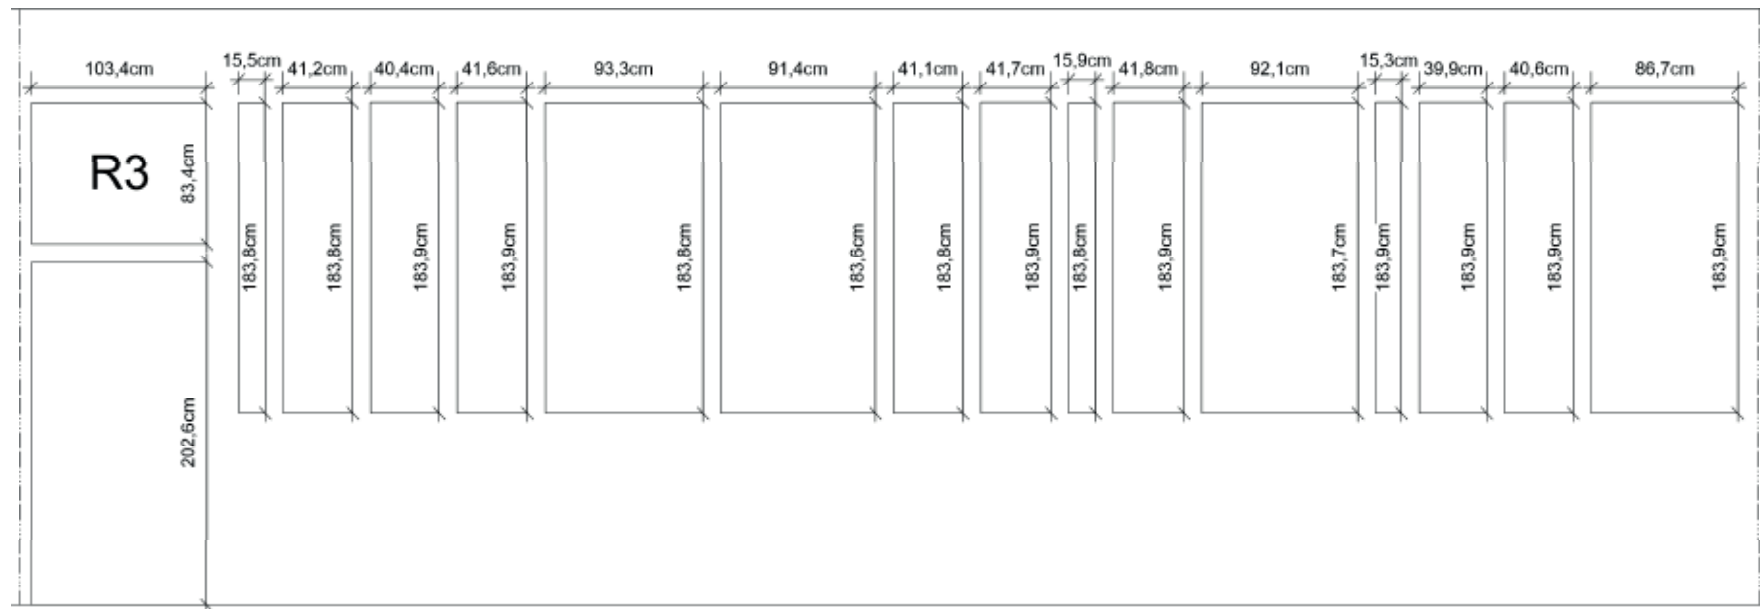

RIVERSIDE BREAK-OUT ROOMS WINDOW MEASUREMENTS

River 3 > 1 - 1/72

River 7 > 4 - 1/72

theeggbrussels.com

venues@eggbrussels.eu
+32 (0)2 726 55 26

Rue Bara 175
1070 Brussels, BE

RIVERSIDE BREAK-OUT ROOMS WINDOW MEASUREMENTS RIVER 1

River 1 - 1/30

theeggbrussels.com

venues@eggbrussels.eu
+32 (0)2 726 55 26

Rue Bara 175
1070 Brussels, BE

RIVERSIDE BREAK-OUT ROOMS WINDOW MEASUREMENTS RIVER 2

River 2 - 1/25

theeggbrussels.com

venues@eggbrussels.eu
+32 (0)2 726 55 26

Rue Bara 175
1070 Brussels, BE

RIVERSIDE BREAK-OUT ROOMS WINDOW MEASUREMENTS RIVER 3

River 3 - 1/30

theeggbrussels.com

venues@eggbrussels.eu
+32 (0)2 726 55 26

Rue Bara 175
1070 Brussels, BE

RIVERSIDE BREAK-OUT ROOMS WINDOW MEASUREMENTS RIVER 4

River 4 - 1/20

theeggbrussels.com

venues@eggbrussels.eu
+32 (0)2 726 55 26

Rue Bara 175
1070 Brussels, BE

RIVERSIDE BREAK-OUT ROOMS WINDOW MEASUREMENTS RIVER 5

River 5 - 1/20

theeggbrussels.com

venues@eggbrussels.eu
+32 (0)2 726 55 26