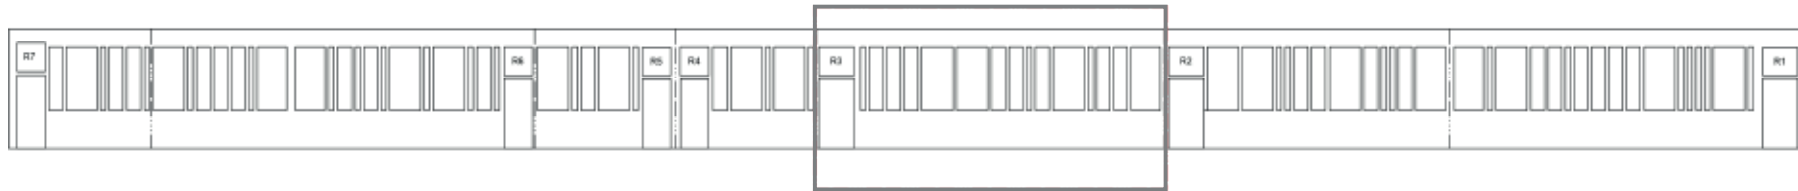

River 1 - 1/30

theeggbrussels.com

venues@eggbrussels.eu
+32 (0)2 726 55 26

Rue Bara 175
1070 Brussels, BE

RIVERSIDE BREAK-OUT ROOMS WINDOW MEASUREMENTS RIVER 2

River 2 - 1/25

theeggbrussels.com

venues@eggbrussels.eu
+32 (0)2 726 55 26

Rue Bara 175
1070 Brussels, BE

RIVERSIDE BREAK-OUT ROOMS WINDOW MEASUREMENTS RIVER 3

River 3 - 1/30

theeggbrussels.com

venues@eggbrussels.eu
+32 (0)2 726 55 26

Rue Bara 175
1070 Brussels, BE

RIVERSIDE BREAK-OUT ROOMS WINDOW MEASUREMENTS RIVER 4