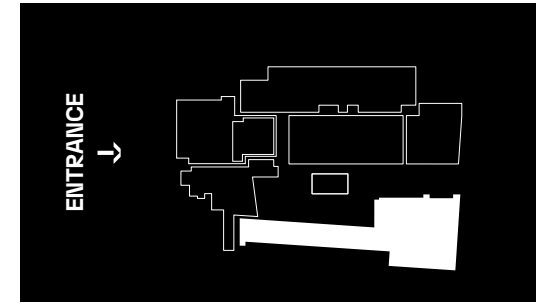

River 1 - 1/30

theeggbrussels.com

venues@eggbrussels.eu
+32 (0)2 726 55 26

Rue Bara 175
1070 Brussels, BE

RIVERSIDE BREAK-OUT ROOMS WINDOW MEASUREMENTS RIVER 2

River 2 - 1/25

theeggbrussels.com

venues@eggbrussels.eu
+32 (0)2 726 55 26

Rue Bara 175
1070 Brussels, BE

RIVERSIDE BREAK-OUT ROOMS WINDOW MEASUREMENTS RIVER 3

River 3 - 1/30

theeggbrussels.com

venues@eggbrussels.eu
+32 (0)2 726 55 26

Rue Bara 175
1070 Brussels, BE

RIVERSIDE BREAK-OUT ROOMS WINDOW MEASUREMENTS RIVER 4