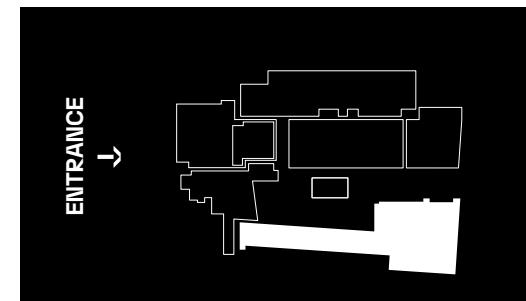

River 1 - 1/30

theeggbrussels.com

venues@eggbrussels.eu
+32 (0)2 726 55 26

Rue Bara 175
1070 Brussels, BE

RIVERSIDE BREAK-OUT ROOMS WINDOW MEASUREMENTS RIVER 2

River 2 - 1/25

theeggbrussels.com

venues@eggbrussels.eu
+32 (0)2 726 55 26

Rue Bara 175
1070 Brussels, BE

RIVERSIDE BREAK-OUT ROOMS WINDOW MEASUREMENTS RIVER 3

River 3 - 1/30

theeggbrussels.com

venues@eggbrussels.eu
+32 (0)2 726 55 26

Rue Bara 175
1070 Brussels, BE

RIVERSIDE BREAK-OUT ROOMS WINDOW MEASUREMENTS RIVER 4