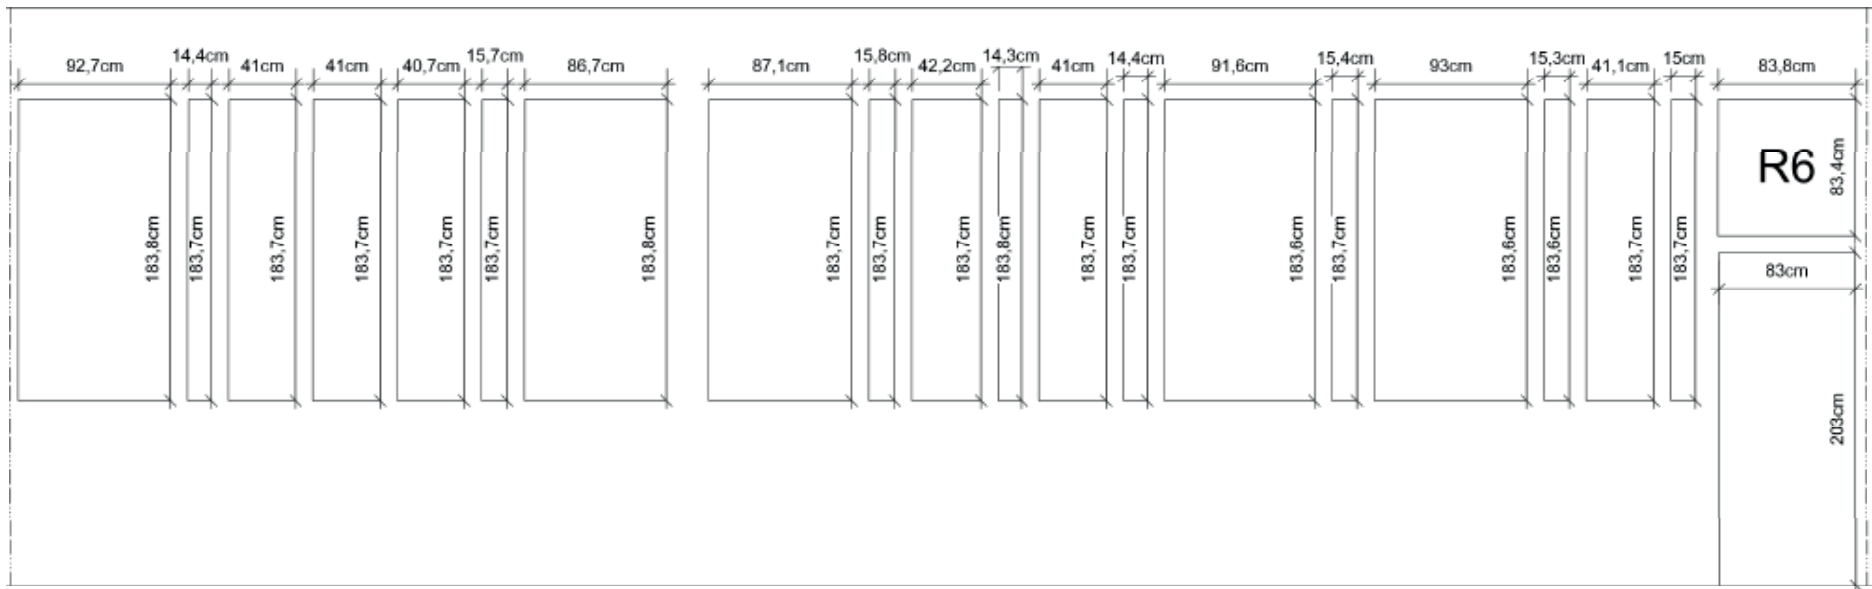

Rue Bara 175
1070 Brussels, BE

RIVERSIDE BREAK-OUT ROOMS WINDOW MEASUREMENTS RIVER 3

River 3 - 1/30

theeggbrussels.com

venues@eggbrussels.eu
+32 (0)2 726 55 26

Rue Bara 175
1070 Brussels, BE

RIVERSIDE BREAK-OUT ROOMS WINDOW MEASUREMENTS RIVER 4

River 4 - 1/20

theeggbrussels.com

venues@eggbrussels.eu
+32 (0)2 726 55 26

Rue Bara 175
1070 Brussels, BE

RIVERSIDE BREAK-OUT ROOMS WINDOW MEASUREMENTS RIVER 5

River 5 - 1/20

theeggbrussels.com

venues@eggbrussels.eu
+32 (0)2 726 55 26

Rue Bara 175
1070 Brussels, BE

RIVERSIDE BREAK-OUT ROOMS WINDOW MEASUREMENTS RIVER 6

River 6 - 1/30

theeggbrussels.com

venues@eggbrussels.eu
+32 (0)2 726 55 26

Rue Bara 175
1070 Brussels, BE

RIVERSIDE BREAK-OUT ROOMS WINDOW MEASUREMENTS RIVER 7