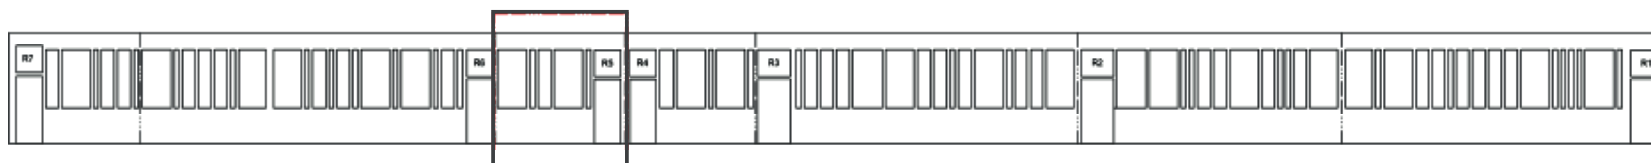

RIVERSIDE BREAK-OUT ROOMS WINDOW MEASUREMENTS RIVER 5

River 5 - 1/20

theeggbrussels.com

venues@eggbrussels.eu
+32 (0)2 726 55 26

Rue Bara 175
1070 Brussels, BE