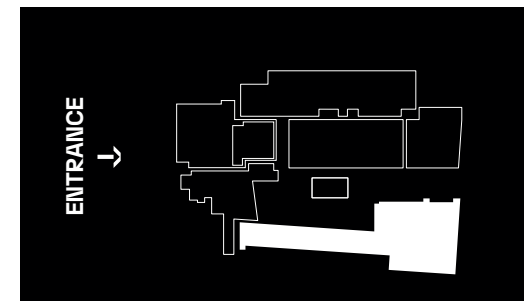

RIVERSIDE BREAK-OUT ROOMS WINDOW MEASUREMENTS

River 3 > 1 - 1/72

River 7 > 4 - 1/72

theeggbrussels.com

venues@eggbrussels.eu
+32 (0)2 726 55 26

Rue Bara 175
1070 Brussels, BE

RIVERSIDE BREAK-OUT ROOMS WINDOW MEASUREMENTS RIVER 1

River 1 - 1/30

theeggbrussels.com

venues@eggbrussels.eu
+32 (0)2 726 55 26

Rue Bara 175
1070 Brussels, BE

RIVERSIDE BREAK-OUT ROOMS WINDOW MEASUREMENTS RIVER 2

River 2 - 1/25

theeggbrussels.com

venues@eggbrussels.eu
+32 (0)2 726 55 26