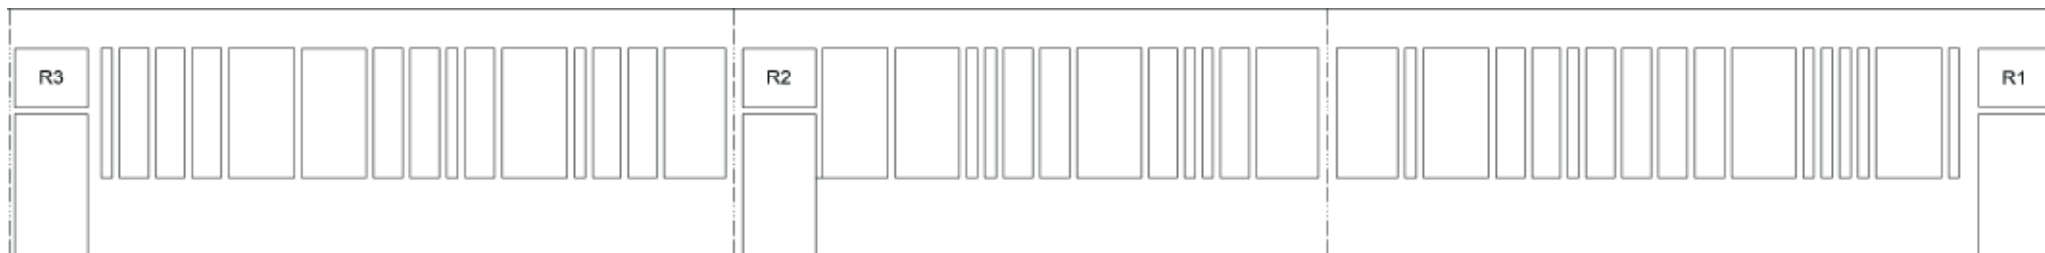

RIVERSIDE BREAK-OUT ROOMS WINDOW MEASUREMENTS

River 3 > 1 - 1/72

River 7 > 4 - 1/72

theeggbrussels.com

venues@eggbrussels.eu
+32 (0)2 726 55 26

Rue Bara 175
1070 Brussels, BE

RIVERSIDE BREAK-OUT ROOMS WINDOW MEASUREMENTS RIVER 1

River 1 - 1/30

theeggbrussels.com

venues@eggbrussels.eu
+32 (0)2 726 55 26

Rue Bara 175
1070 Brussels, BE

RIVERSIDE BREAK-OUT ROOMS WINDOW MEASUREMENTS RIVER 2

River 2 - 1/25

theeggbrussels.com

venues@eggbrussels.eu
+32 (0)2 726 55 26

Rue Bara 175
1070 Brussels, BE

RIVERSIDE BREAK-OUT ROOMS WINDOW MEASUREMENTS RIVER 3

River 3 - 1/30

theeggbrussels.com

venues@eggbrussels.eu
+32 (0)2 726 55 26

Rue Bara 175
1070 Brussels, BE

RIVERSIDE BREAK-OUT ROOMS WINDOW MEASUREMENTS RIVER 4