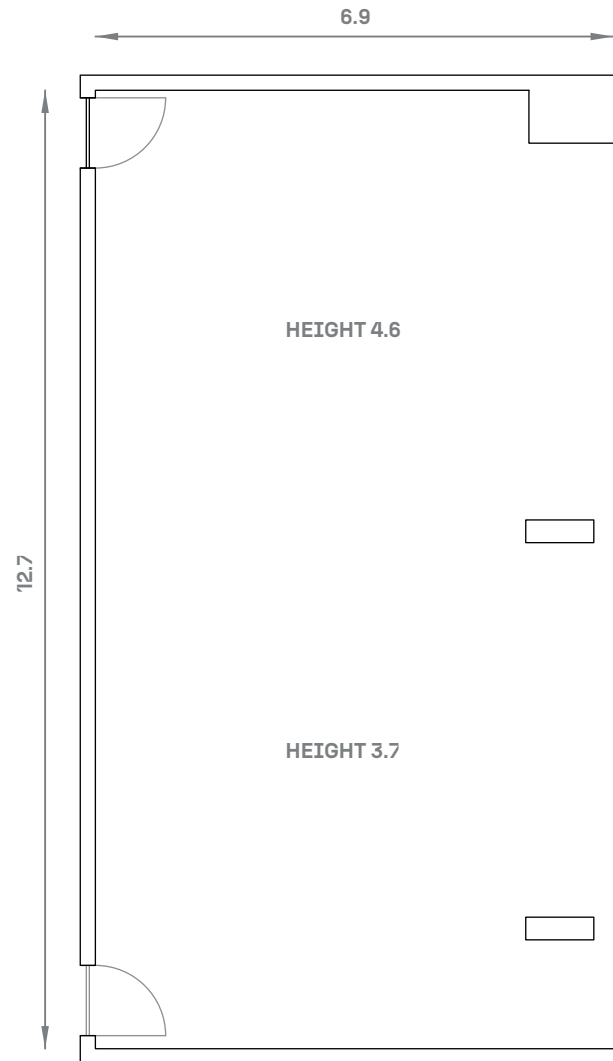

CINEMA

85M²

theeggbrussels.com

venues@eggbrussels.eu
+32 (0)2 726 55 26

Rue Bara 175
1070 Brussels, BE

CINEMA MEASUREMENTS

theeggbrussels.com

venues@eggbrussels.eu
+32 (0)2 726 55 26