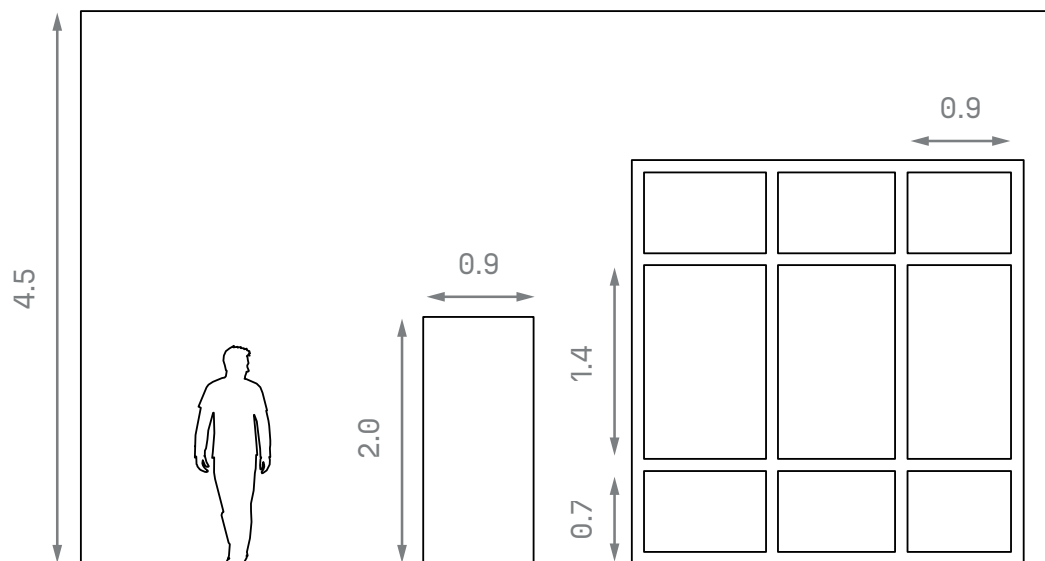

PRESS ROOM MEASUREMENTS

theeggbrussels.com

venues@eggbrussels.eu
+32 (0)2 726 55 26

Rue Bara 175
1070 Brussels, BE