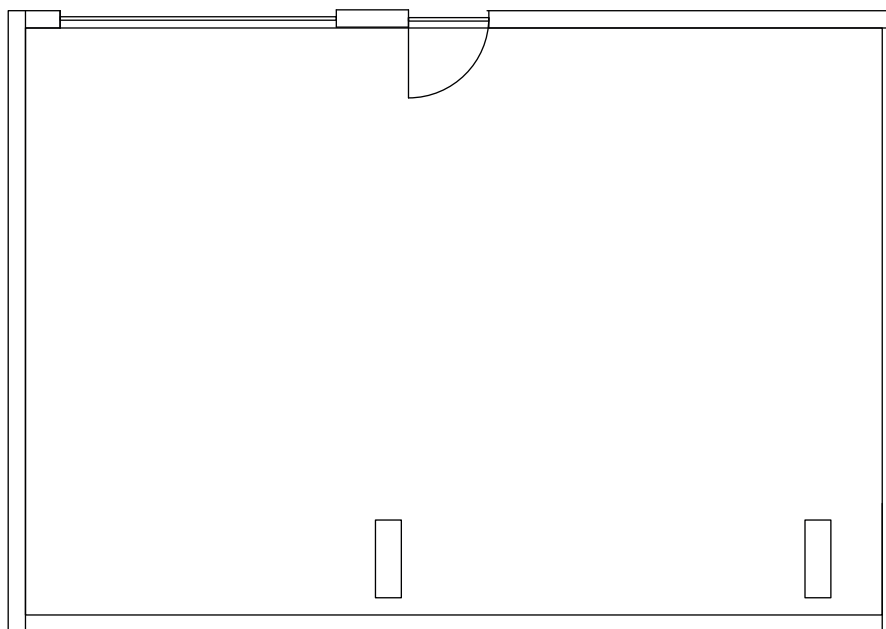

PRESS ROOM

66M²

theeggbrussels.com

venues@eggbrussels.eu
+32 (0)2 726 55 26

Rue Bara 175
1070 Brussels, BE

PRESS ROOM MEASUREMENTS

theeggbrussels.com

venues@eggbrussels.eu
+32 (0)2 726 55 26