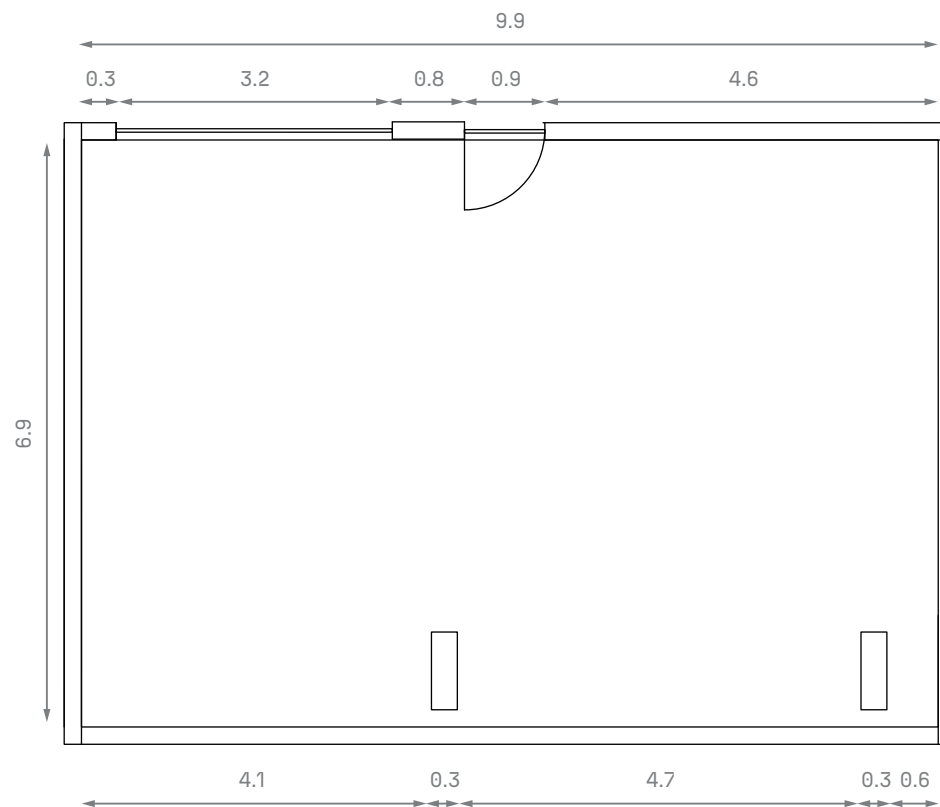

PRESS ROOM

66M²

theeggbrussels.com

venues@eggbrussels.eu
+32 (0)2 726 55 26

Rue Bara 175
1070 Brussels, BE

PRESS ROOM MEASUREMENTS

theeggbrussels.com

venues@eggbrussels.eu
+32 (0)2 726 55 26