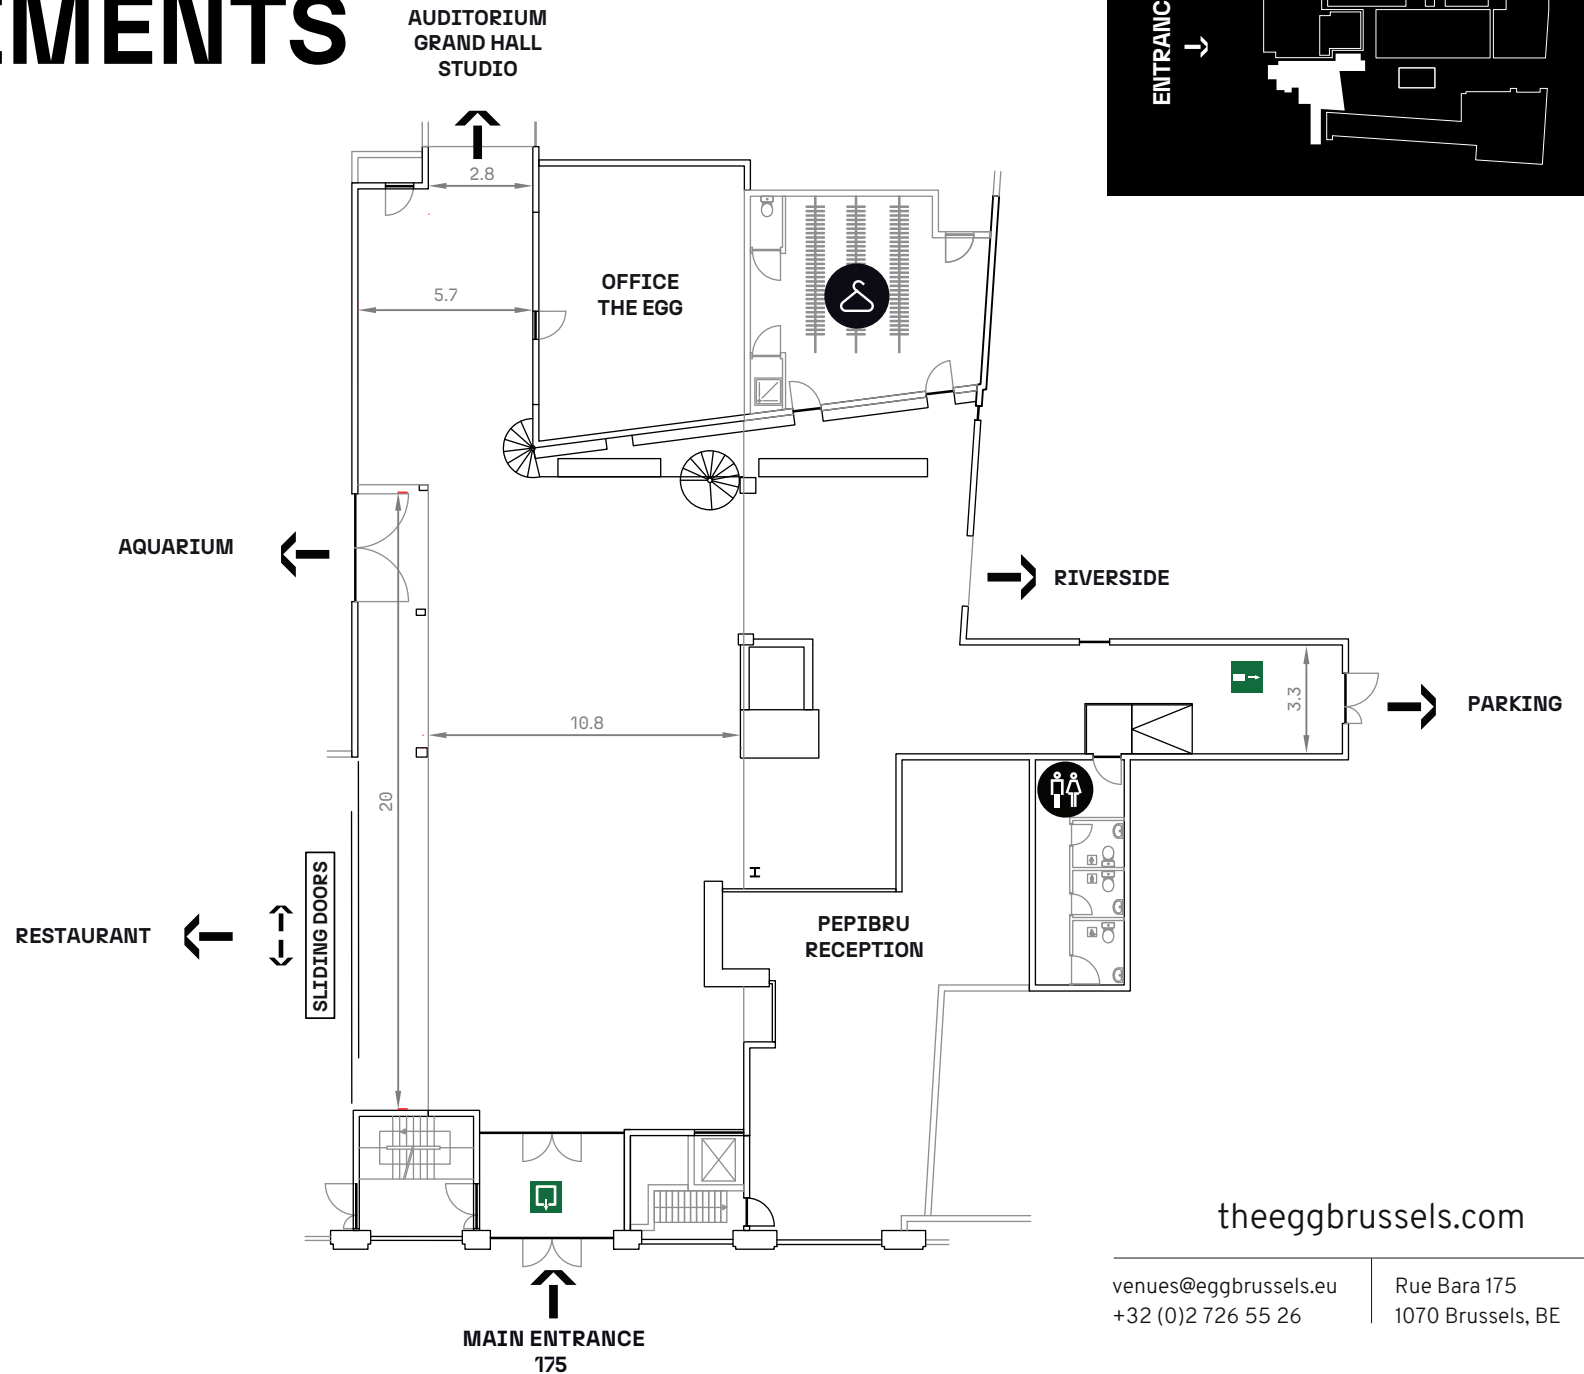

RECEPTION 200M²

theeggbrussels.com

venues@eggbrussels.eu
+32 (0)2 726 55 26

Rue Bara 175
1070 Brussels, BE

RECEPTION MEASUREMENTS

theeggbrussels.com

venues@eggbrussels.eu
+32 (0)2 726 55 26

Rue Bara 175
1070 Brussels, BE