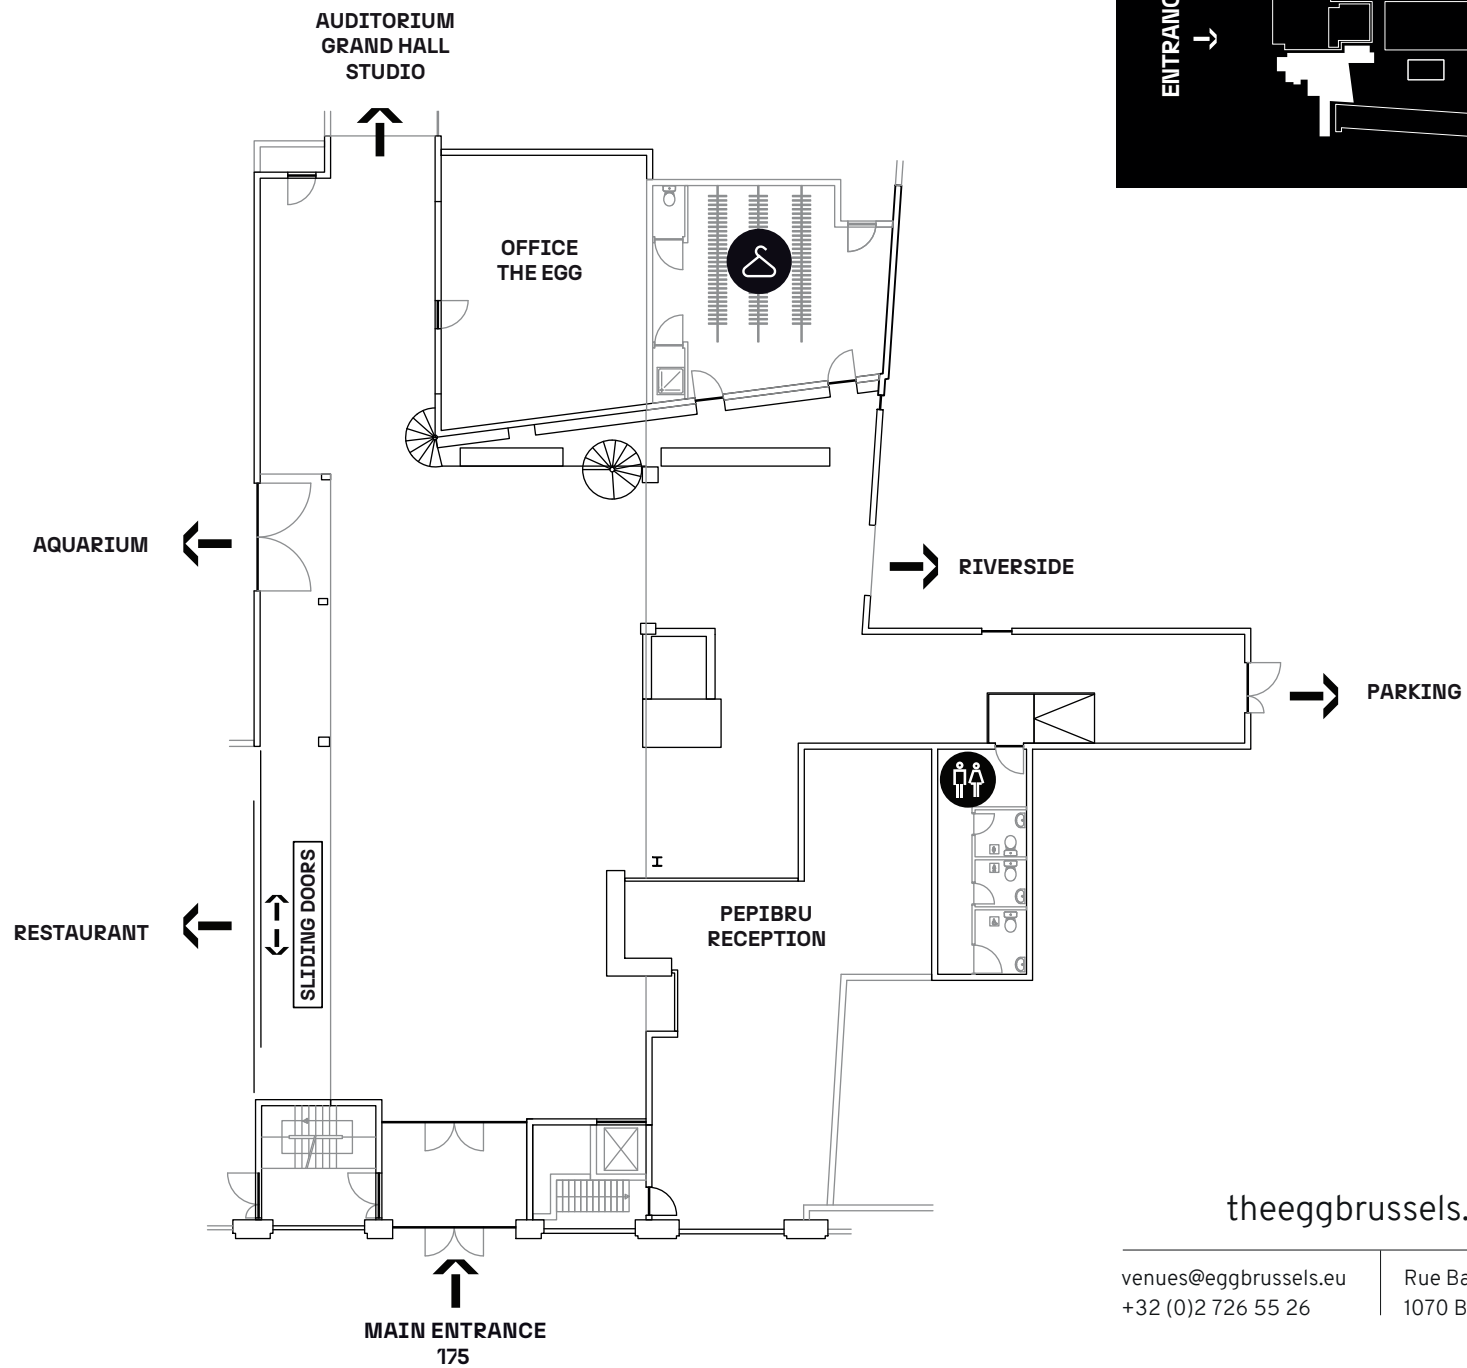

RECEPTION 200M²

theeggbrussels.com

venues@eggbrussels.eu
+32 (0)2 726 55 26

Rue Bara 175
1070 Brussels, BE

RECEPTION MEASUREMENTS

theeggbrussels.com

venues@eggbrussels.eu
+32 (0)2 726 55 26

Rue Bara 175
1070 Brussels, BE