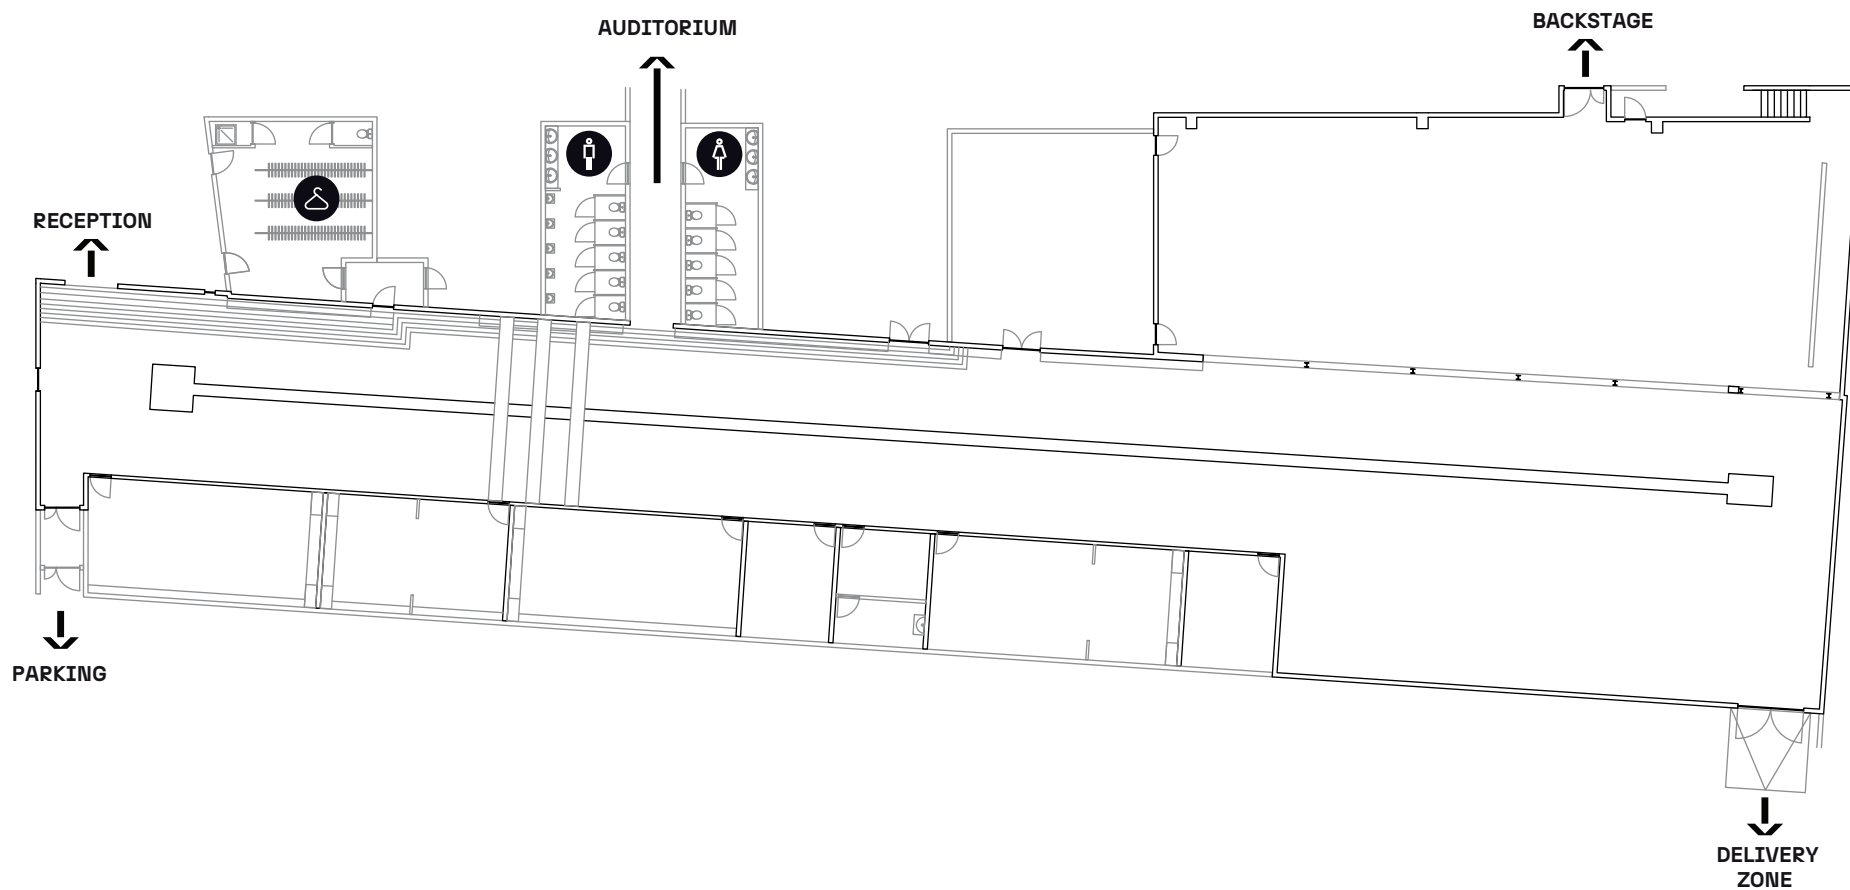

RIVERSIDE

1250M²

theeggbrussels.com

venues@eggbrussels.eu
+32 (0)2 726 55 26

Rue Bara 175
1070 Brussels, BE

RIVERSIDE MEASUREMENTS

theeggbrussels.com

venues@eggbrussels.eu
 +32 (0)2 726 55 26

Rue Bara 175
 1070 Brussels, BE

RIVERSIDE MEASUREMENTS

theeggbrussels.com

venues@eggbrussels.eu
+32 (0)2 726 55 26

Rue Bara 175
1070 Brussels, BE