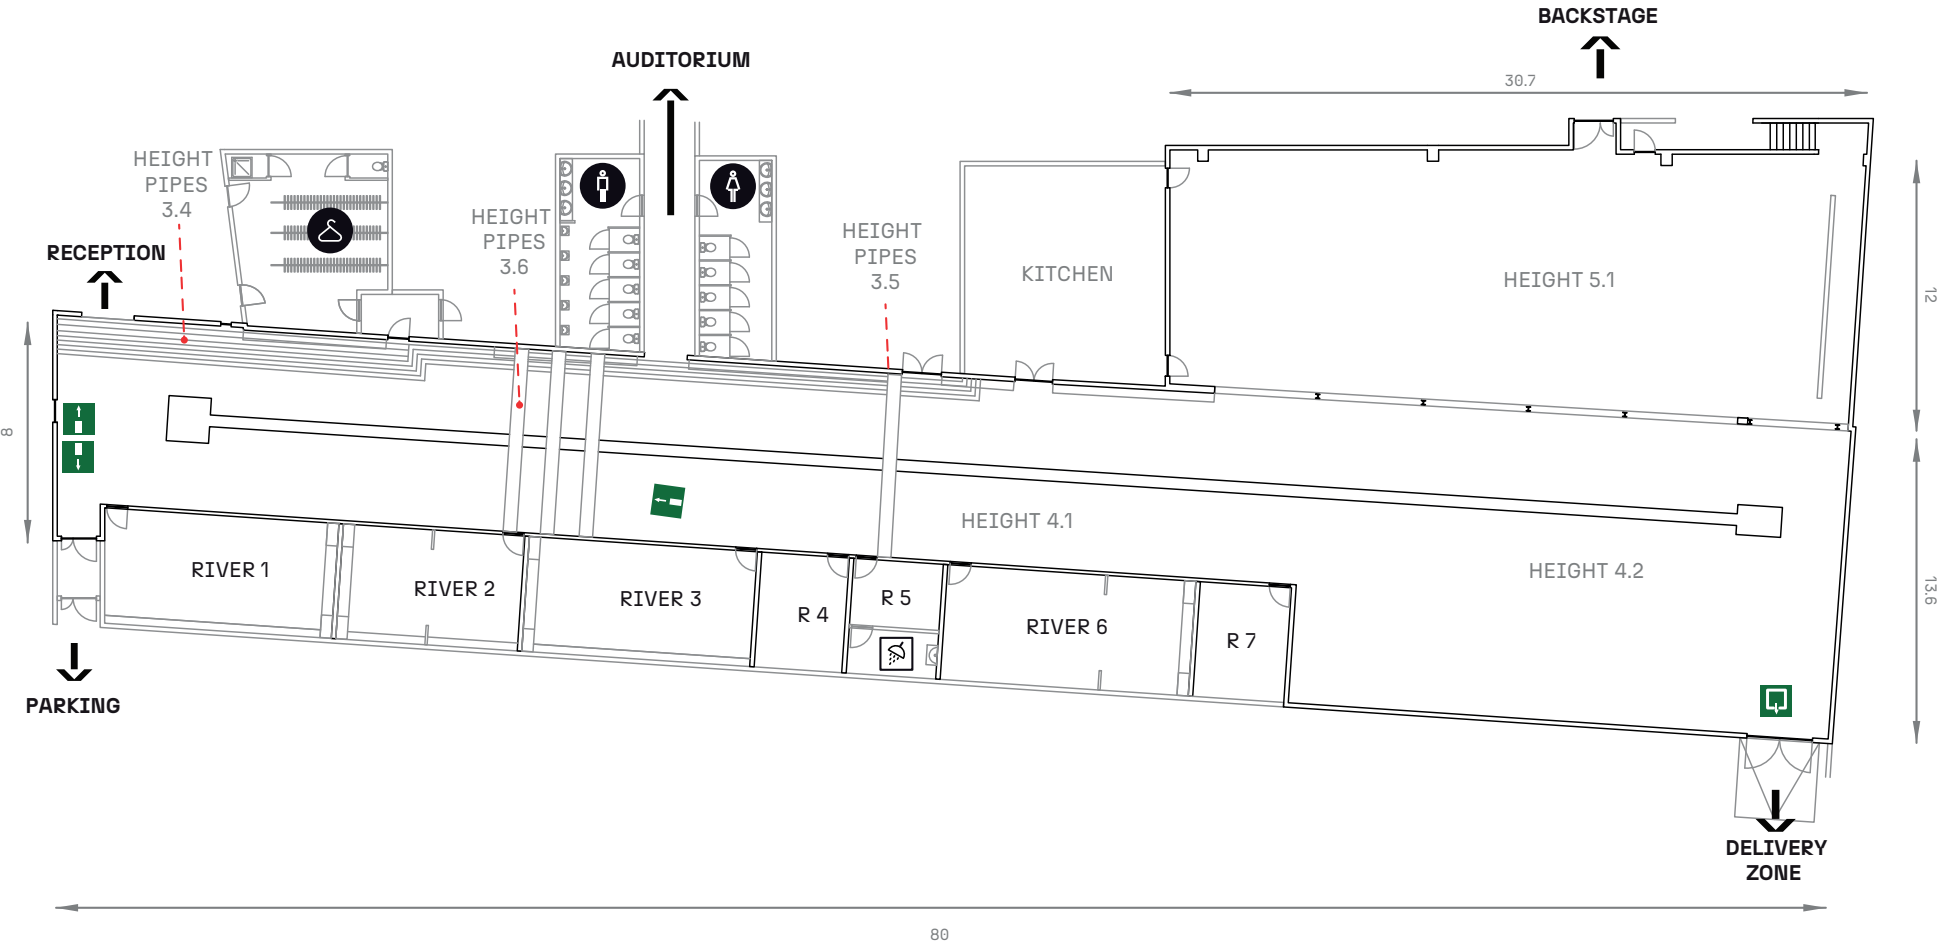

RIVERSIDE

1250M²

theeggbrussels.com

venues@eggbrussels.eu
+32 (0)2 726 55 26

Rue Bara 175
1070 Brussels, BE

RIVERSIDE MEASUREMENTS

theeggbrussels.com

venues@eggbrussels.eu
 +32 (0)2 726 55 26

Rue Bara 175
 1070 Brussels, BE

RIVERSIDE MEASUREMENTS

theeggbrussels.com

venues@eggbrussels.eu
+32 (0)2 726 55 26

Rue Bara 175
1070 Brussels, BE