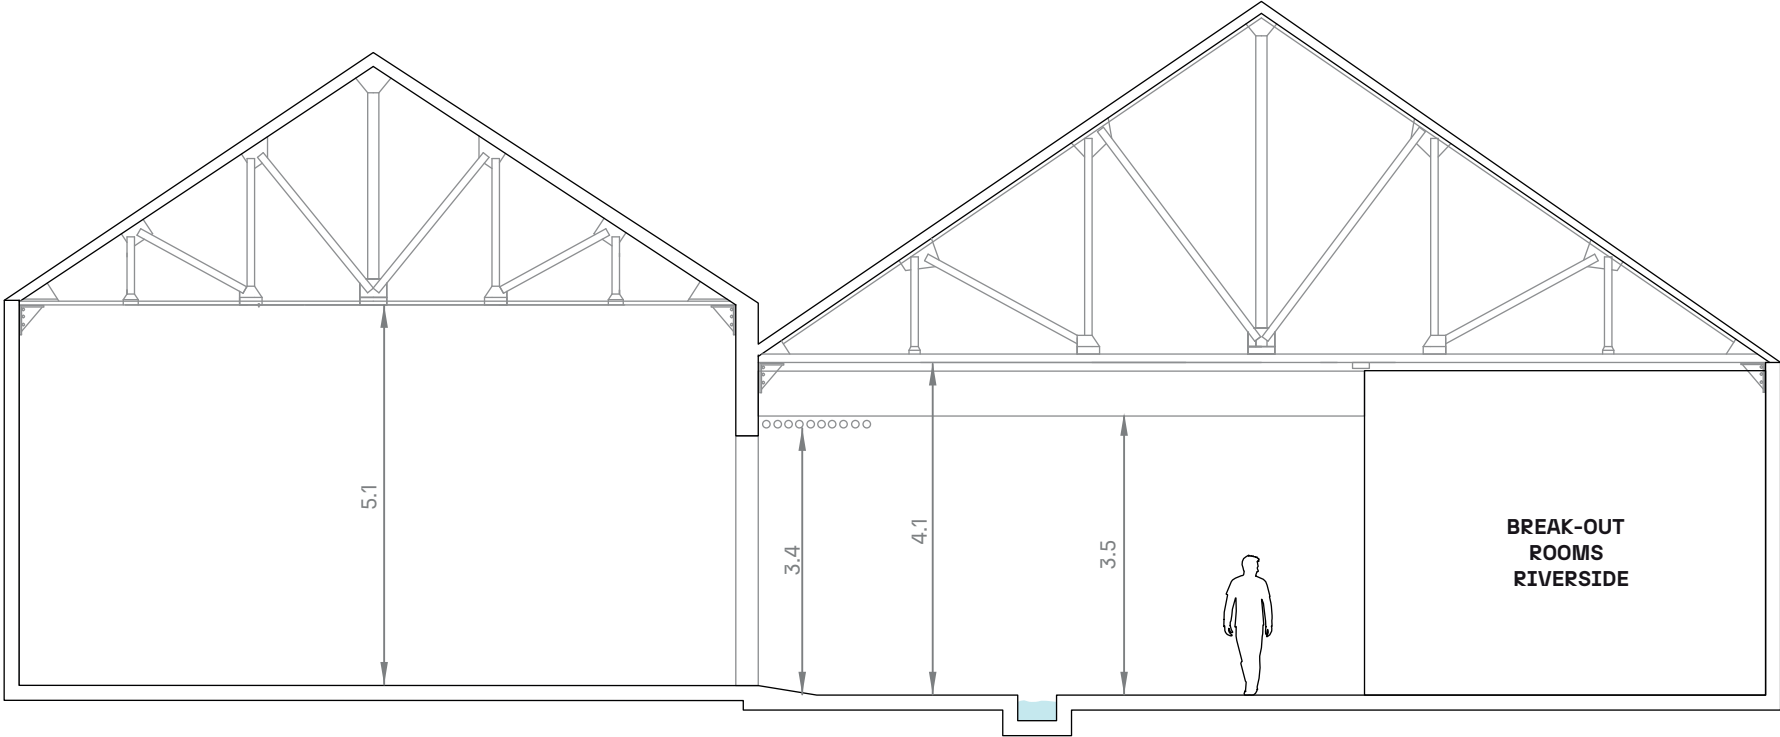

RIVERSIDE MEASUREMENTS

theeggbrussels.com

venues@eggbrussels.eu
+32 (0)2 726 55 26

Rue Bara 175
1070 Brussels, BE