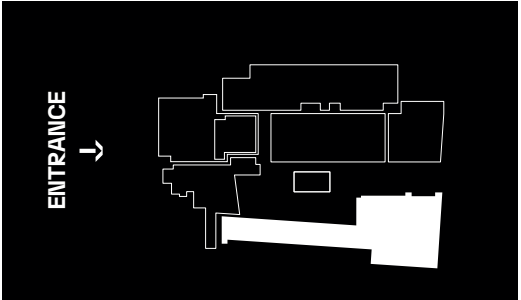

RIVERSIDE

1250M²

theeggbrussels.com

venues@eggbrussels.eu
+32 (0)2 726 55 26

Rue Bara 175
1070 Brussels, BE

RIVERSIDE MEASUREMENTS

theeggbrussels.com

venues@eggbrussels.eu
 +32 (0)2 726 55 26

Rue Bara 175
 1070 Brussels, BE

RIVERSIDE MEASUREMENTS

theeggbrussels.com

venues@eggbrussels.eu
+32 (0)2 726 55 26

Rue Bara 175
1070 Brussels, BE