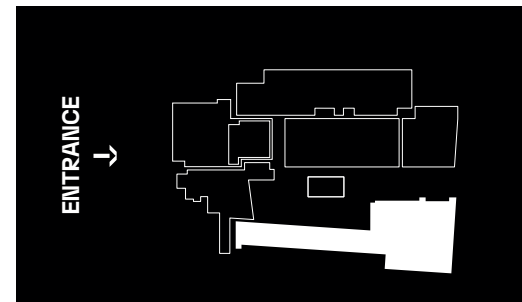

RIVERSIDE

1250M²

theeggbrussels.com

venues@eggbrussels.eu
+32 (0)2 726 55 26

Rue Bara 175
1070 Brussels, BE

RIVERSIDE MEASUREMENTS

theeggbrussels.com

venues@eggbrussels.eu
 +32 (0)2 726 55 26

Rue Bara 175
 1070 Brussels, BE

RIVERSIDE MEASUREMENTS

theeggbrussels.com

venues@eggbrussels.eu
+32 (0)2 726 55 26

Rue Bara 175
1070 Brussels, BE