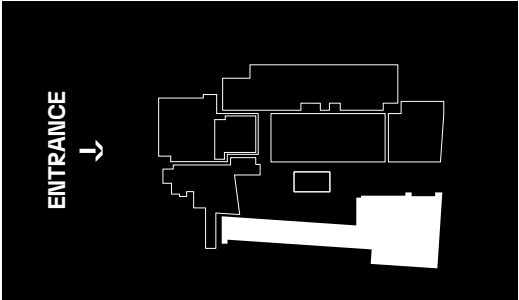

RIVERSIDE

1250M²

theeggbrussels.com

venues@eggbrussels.eu
+32 (0)2 726 55 26

Rue Bara 175
1070 Brussels, BE

RIVERSIDE MEASUREMENTS

theeggbrussels.com

venues@eggbrussels.eu
 +32 (0)2 726 55 26

Rue Bara 175
 1070 Brussels, BE

RIVERSIDE MEASUREMENTS

theeggbrussels.com

venues@eggbrussels.eu
+32 (0)2 726 55 26

Rue Bara 175
1070 Brussels, BE