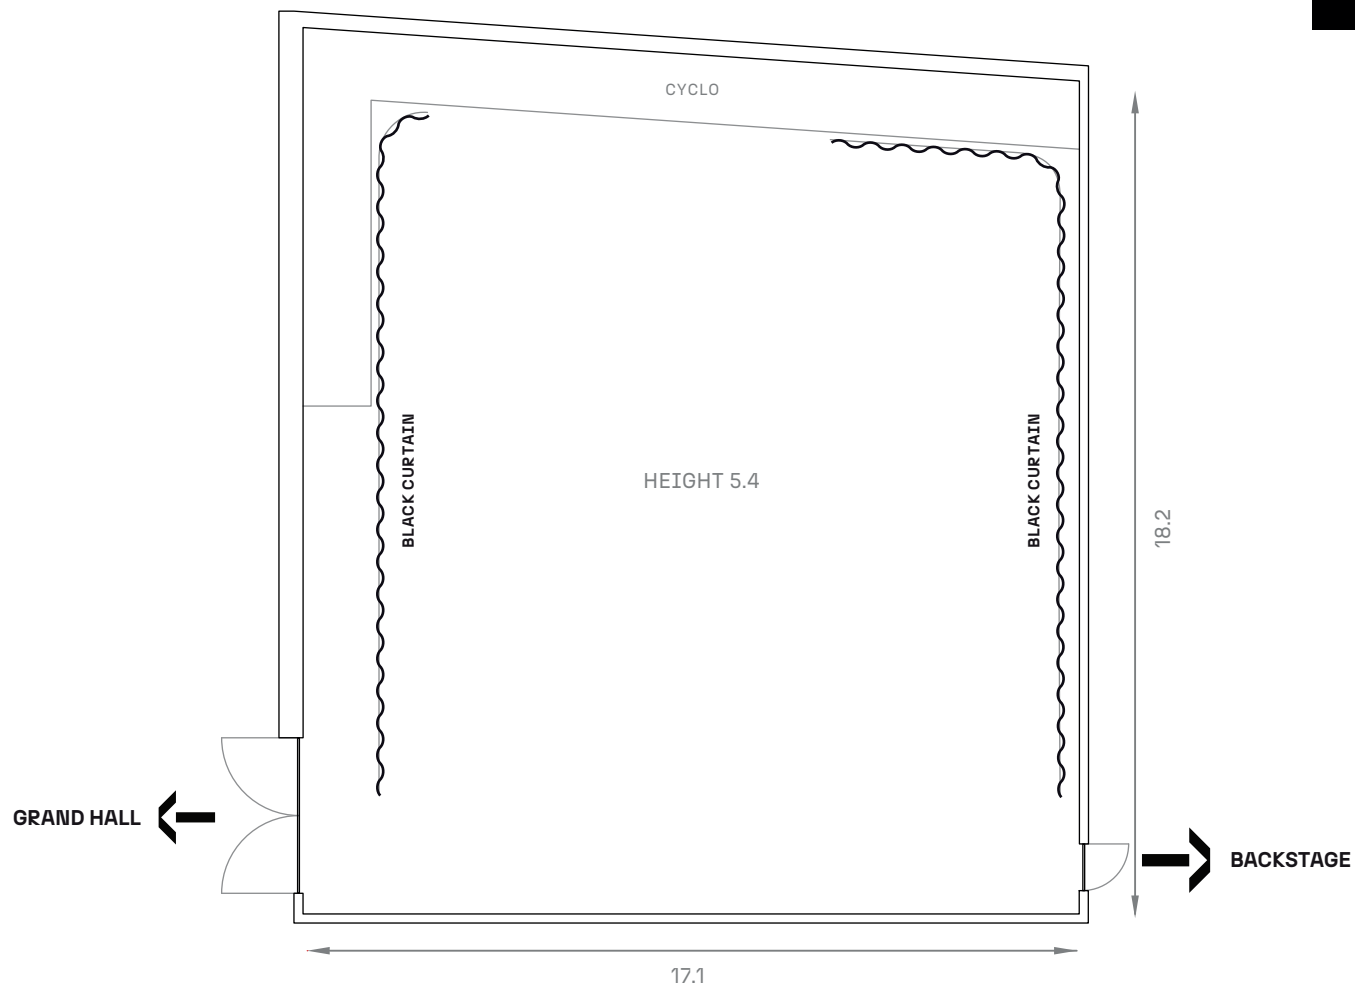

# STUDIO MEASUREMENTS

[theeggbrussels.com](http://theeggbrussels.com)

venues@eggbrussels.eu  
+32 (0)2 726 55 26

Rue Bara 175  
1070 Brussels, BE