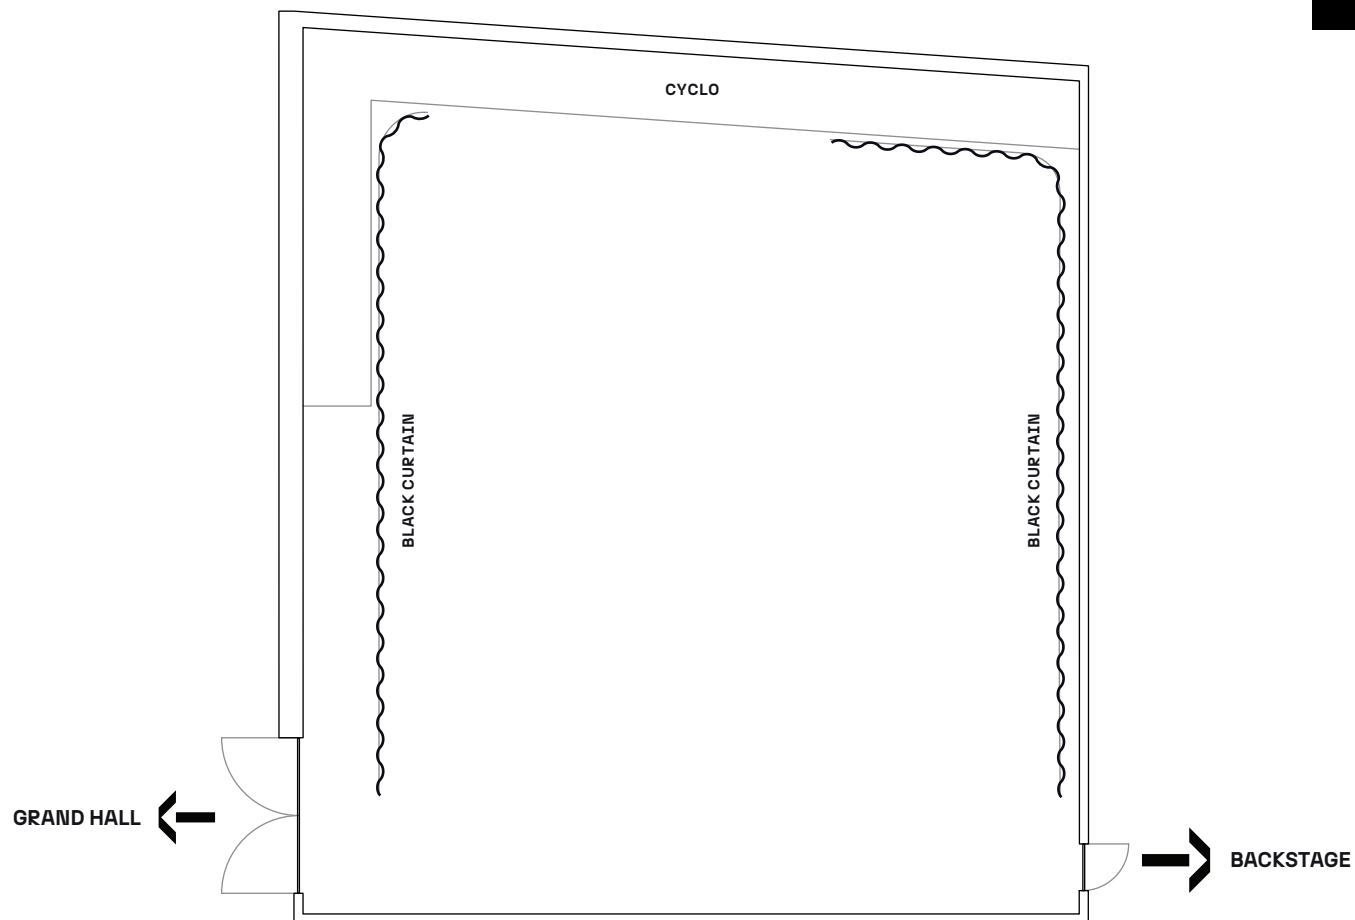

STUDIO 310M²

theeggbrussels.com

venues@eggbrussels.eu
+32 (0)2 726 55 26

Rue Bara 175
1070 Brussels, BE