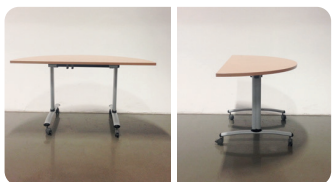

Comfortable  
velour seats 24 L: 108 cm  
H: 86 cm 5,50€/seats

PICTURE DESCRIPTION Q MEASURES PRICE/PERS.

Black design  
chair 450 N/A N/A

White arm chair 10 L 78 cm  
W 83 cm  
H 75cm 65,00 €

Grey arm chair 9 L 78 cm  
W 83 cm  
H 75cm 65,00 €

# AVAILABLE FURNITURE ON-SITE

PICTURE DESCRIPTION Q MEASURES PRICE/PERS.

Round coffee table 6 D 50 cm  
H 40 cm 5,00 €

Square table 27 L 140 cm  
W 70 cm  
H 74 cm 15,00 €

Half round table 7 L 140 cm  
W 70 cm  
H 73 cm 15,00 €

High table Quadra black 20 L 70 cm  
W 70 cm  
H 108 cm 40,00 €

PICTURE DESCRIPTION Q MEASURES PRICE/PERS.

Display Board 10 A3  
Vertical or  
Horizontal 10,00 €

Flipchart 10 70 x 100 cm 40,00 €

Queue barrier 20 H 96 cm  
D 32 cm  
rope 140 cm 10,00 €