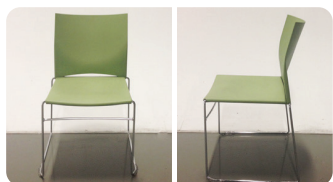

# AVAILABLE FURNITURE ON-SITE

PICTURE DESCRIPTION Q MEASURES PRICE/PERS.

Red chair  
riverside 60 N/A 5,50€

Green chair  
riverside 22 N/A 5,50€

Comfortable  
velour seats 94 L: 155 cm  
H: 86 cm 5,50€/seats

Comfortable  
velour seats 24 L: 108 cm  
H: 86 cm 5,50€/seats

PICTURE DESCRIPTION Q MEASURES PRICE/PERS.

Black design  
chair 450 N/A N/A

White arm chair 10 L 78 cm  
W 83 cm  
H 75cm 65,00 €

Grey arm chair 9 L 78 cm  
W 83 cm  
H 75cm 65,00 €

Small white table 75 L 125 cm  
W 75 cm  
H 73,5 cm 15,00 €

theeggbrussels.com

venues@eggbrussels.eu  
+32 (0)2 726 55 26

Rue Bara 175  
1070 Brussels, BE

# AVAILABLE FURNITURE ON-SITE

PICTURE DESCRIPTION Q MEASURES PRICE/PERS.

Round coffee table 6 D 50 cm  
H 40 cm 5,00 €

Square table 27 L 140 cm  
W 70 cm  
H 74 cm 15,00 €

Half round table 7 L 140 cm  
W 70 cm  
H 73 cm 15,00 €