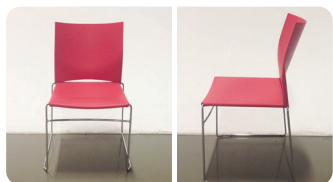

# AVAILABLE FURNITURE ON-SITE

PICTURE DESCRIPTION Q MEASURES PRICE/PERS.

Red chair  
riverside 60 N/A 5,50€

Green chair  
riverside 22 N/A 5,50€

Comfortable  
velour seats 94 L: 155 cm  
H: 86 cm 5,50€/seats

Comfortable  
velour seats 24 L: 108 cm  
H: 86 cm 5,50€/seats

PICTURE DESCRIPTION Q MEASURES PRICE/PERS.

Black design  
chair 450 N/A N/A

White arm chair 10 L 78 cm  
W 83 cm  
H 75cm 65,00 €

Grey arm chair 9 L 78 cm  
W 83 cm  
H 75cm 65,00 €

Small white table 75 L 125 cm  
W 75 cm  
H 73,5 cm 15,00 €

theeggbrussels.com

venues@eggbrussels.eu  
+32 (0)2 726 55 26

Rue Bara 175  
1070 Brussels, BE

# AVAILABLE FURNITURE ON-SITE

PICTURE DESCRIPTION Q MEASURES PRICE/PERS.

Round coffee table 6 D 50 cm  
H 40 cm 5,00 €

Square table 27 L 140 cm  
W 70 cm  
H 74 cm 15,00 €

Half round table 7 L 140 cm  
W 70 cm  
H 73 cm 15,00 €