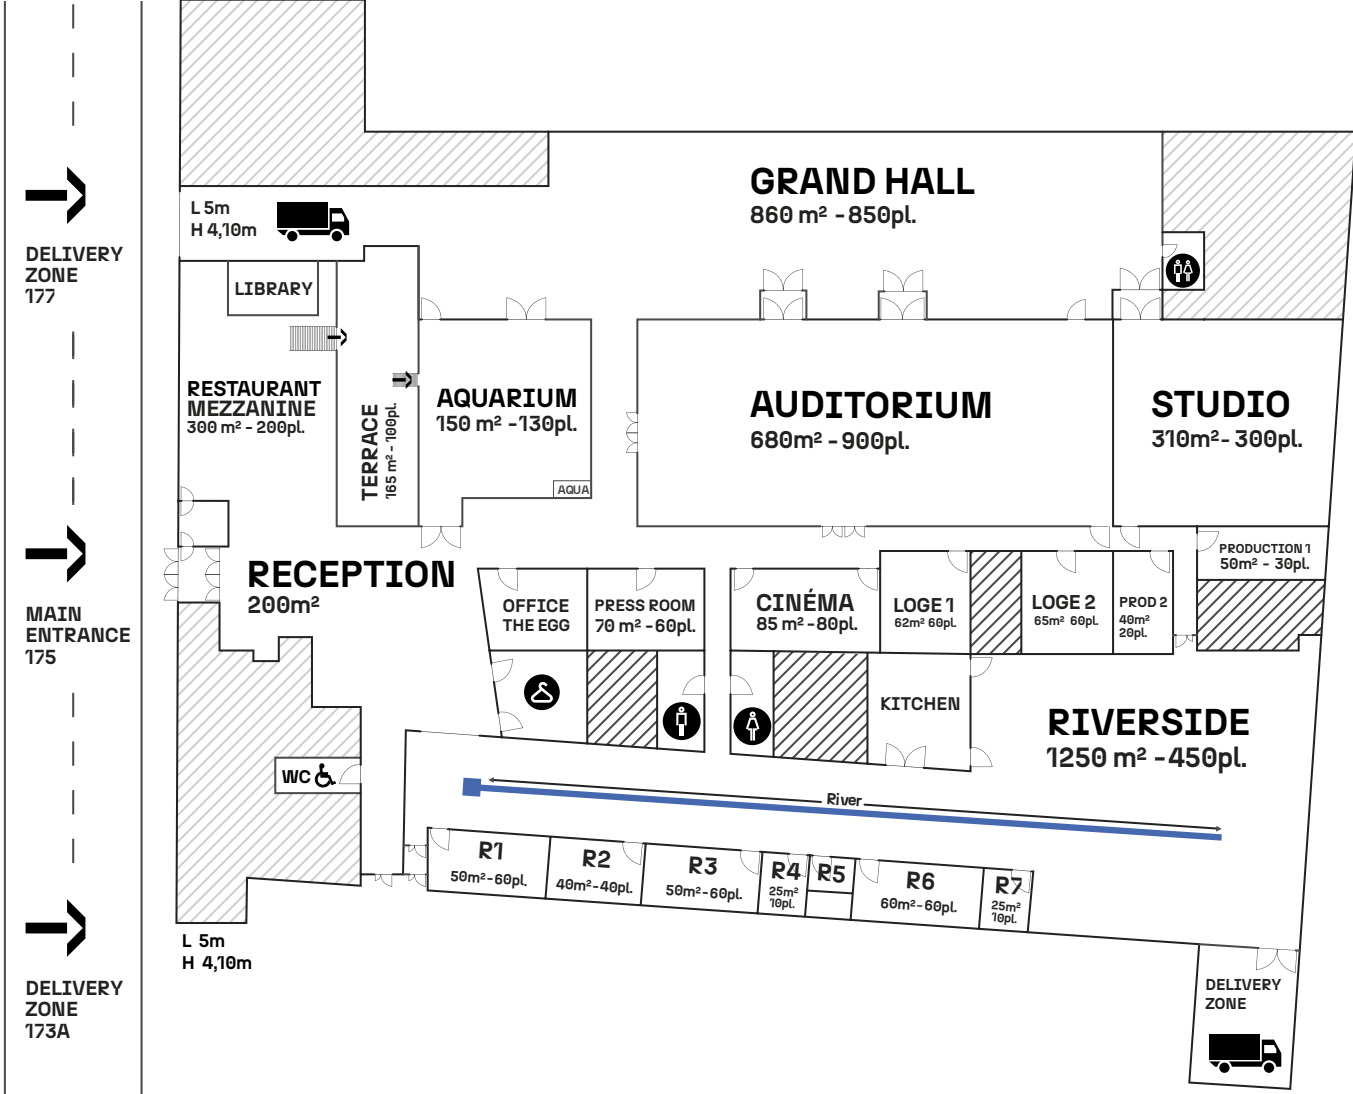

# GENERAL FLOORPLAN

BARA STREET

theeggbrussels.com

venues@eggbrussels.eu  
+32 (0)2 726 55 26

Rue Bara 175  
1070 Brussels, BE