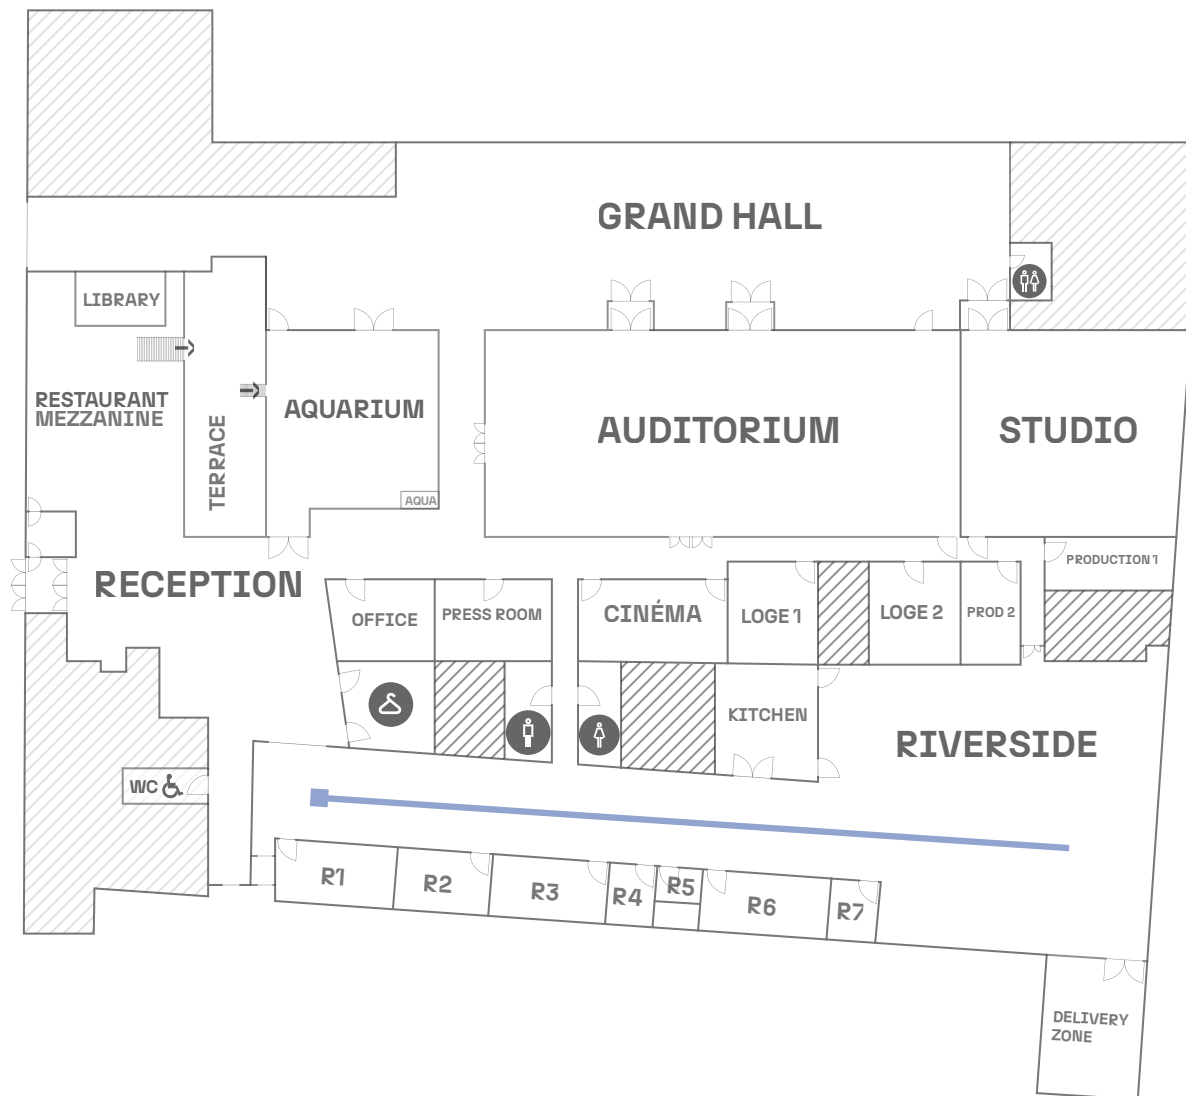

IMAGINE YOUR EVENT

theeggbrussels.com

venues@eggbrussels.eu
+32 (0)2 726 55 26

Rue Bara 175
1070 Brussels, BE