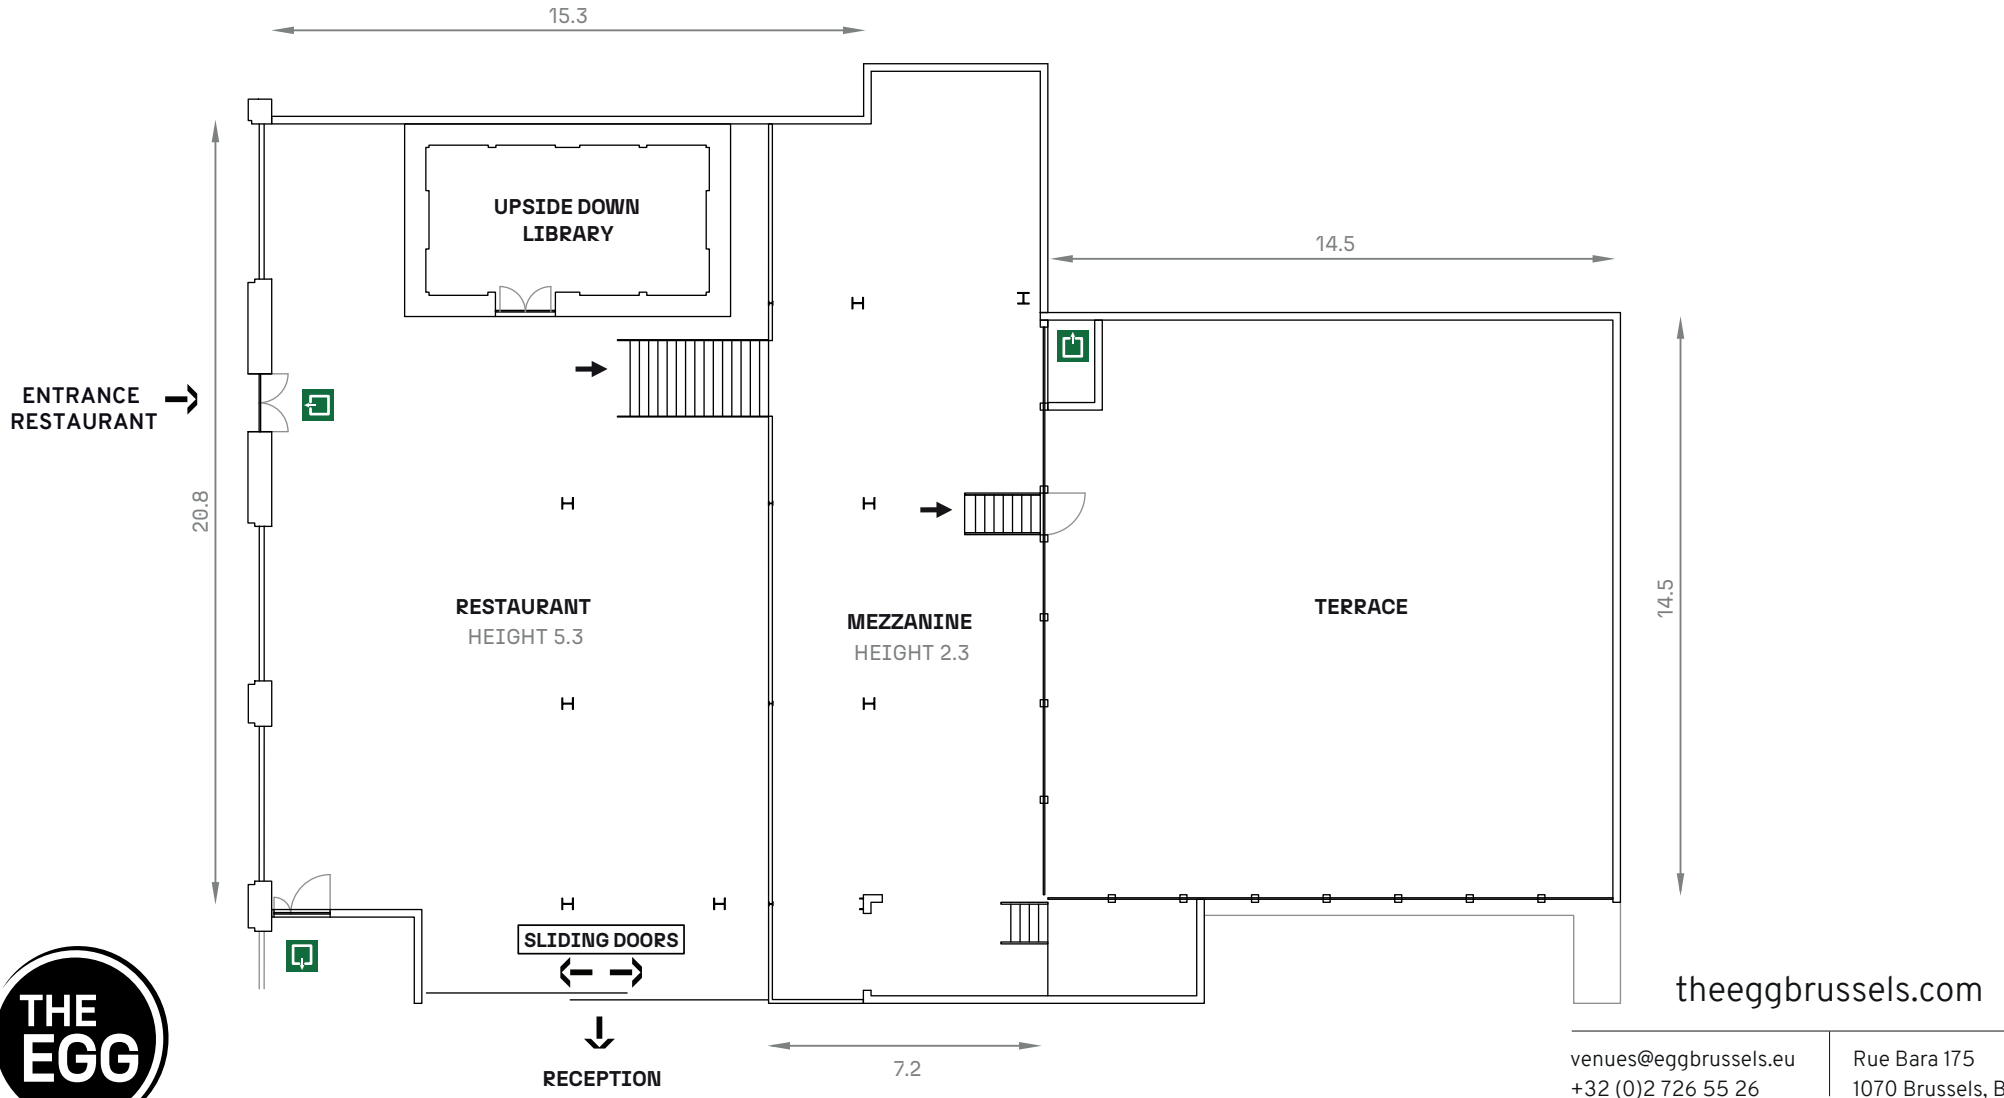

RESTAURANT 300M²
MEZZANINE 165M²
TERRACE 210M²
TOTAL 675M²

theeggbrussels.com

venues@eggbrussels.eu
+32 (0)2 726 55 26

Rue Bara 175
1070 Brussels, BE

RESTAURANT MEZZANINE TERRACE

theeggbrussels.com

venues@eggbrussels.eu
+32 (0)2 726 55 26