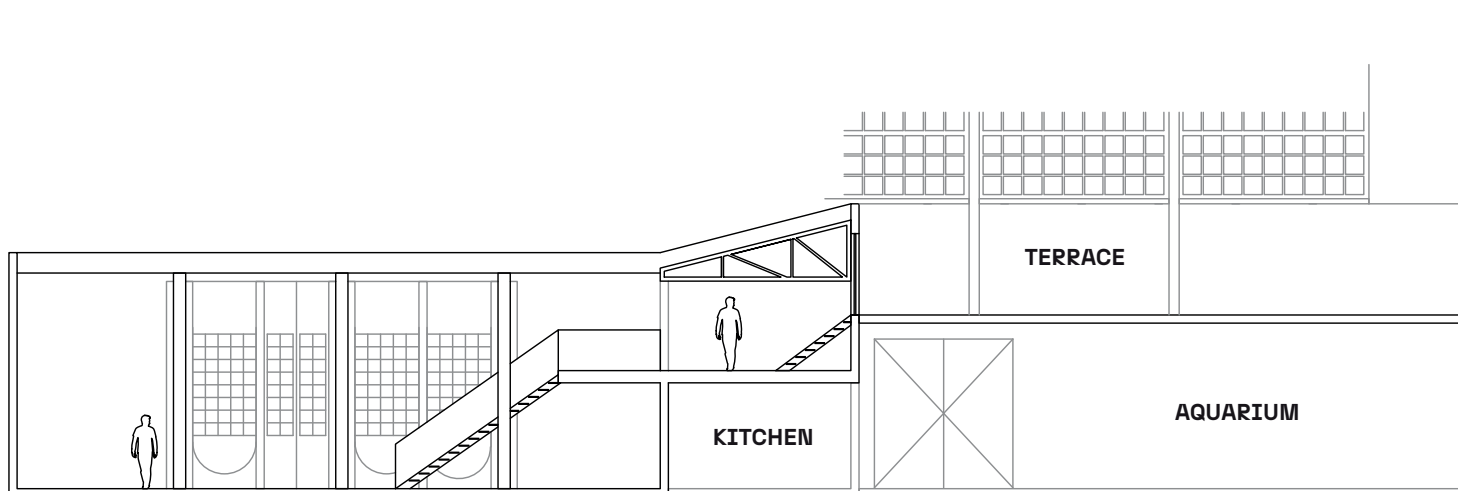

RESTAURANT MEASUREMENTS

theeggbrussels.com

venues@eggbrussels.eu
+32 (0)2 726 55 26

Rue Bara 175
1070 Brussels, BE