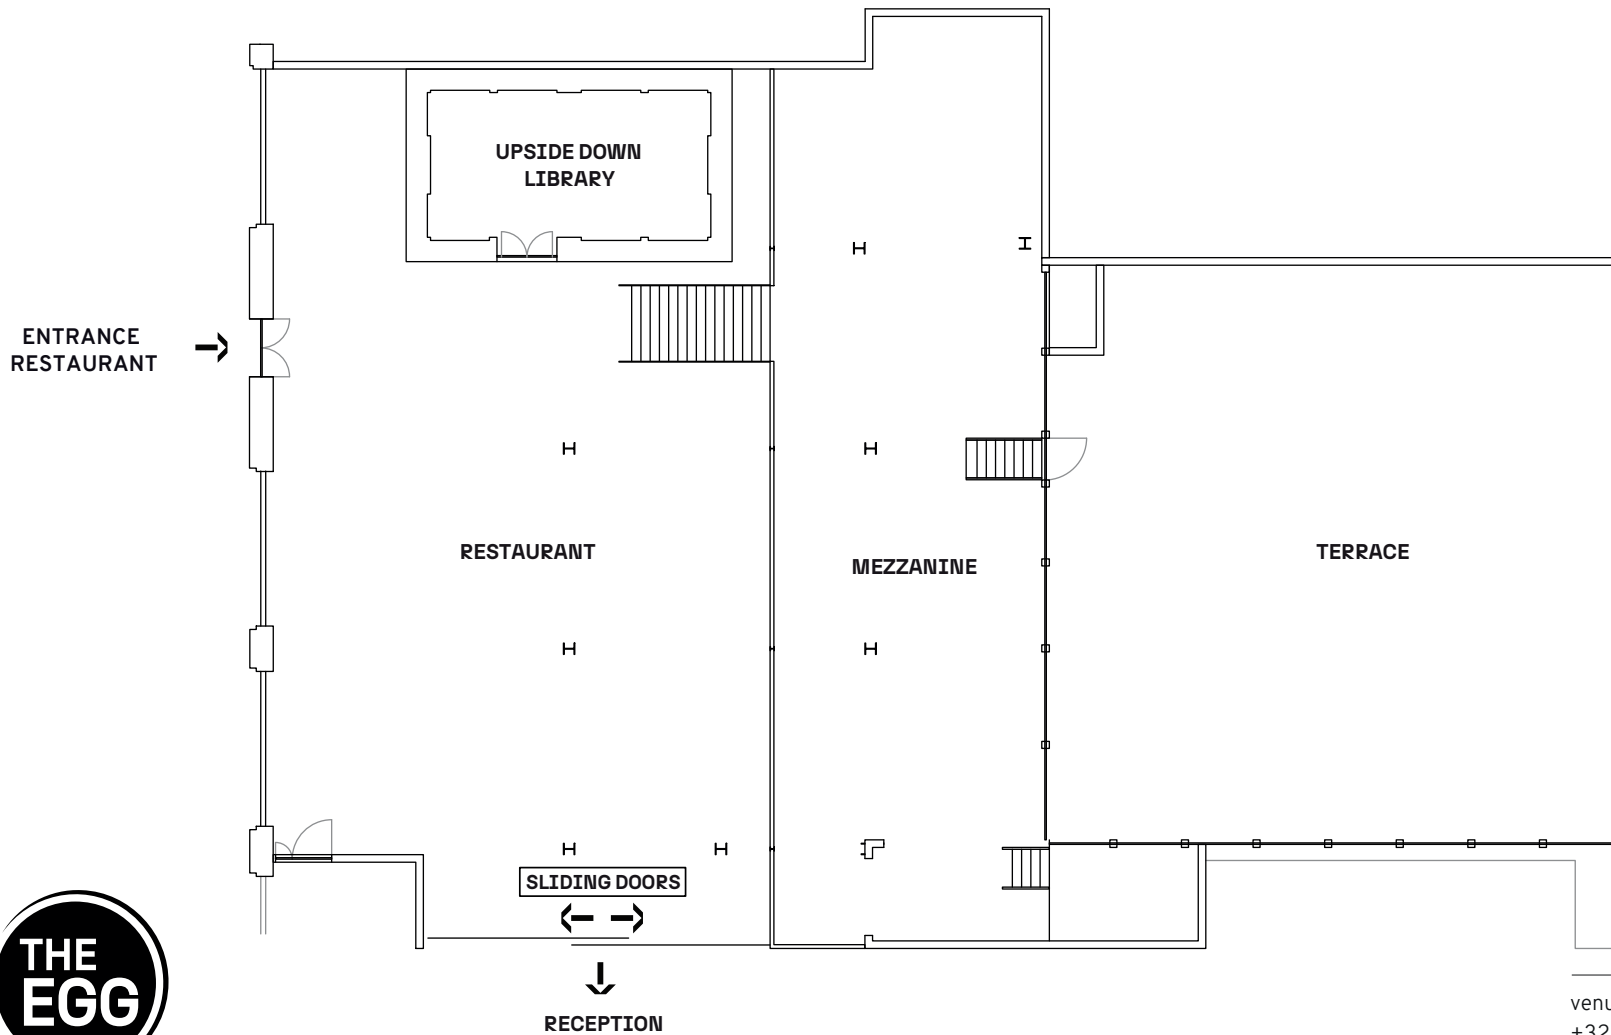

RESTAURANT 300M²
MEZZANINE 165M²
TERRACE 210M²
TOTAL 675M²

theeggbrussels.com

venues@eggbrussels.eu
+32 (0)2 726 55 26

Rue Bara 175
1070 Brussels, BE

RESTAURANT MEZZANINE TERRACE

theeggbrussels.com

venues@eggbrussels.eu
+32 (0)2 726 55 26