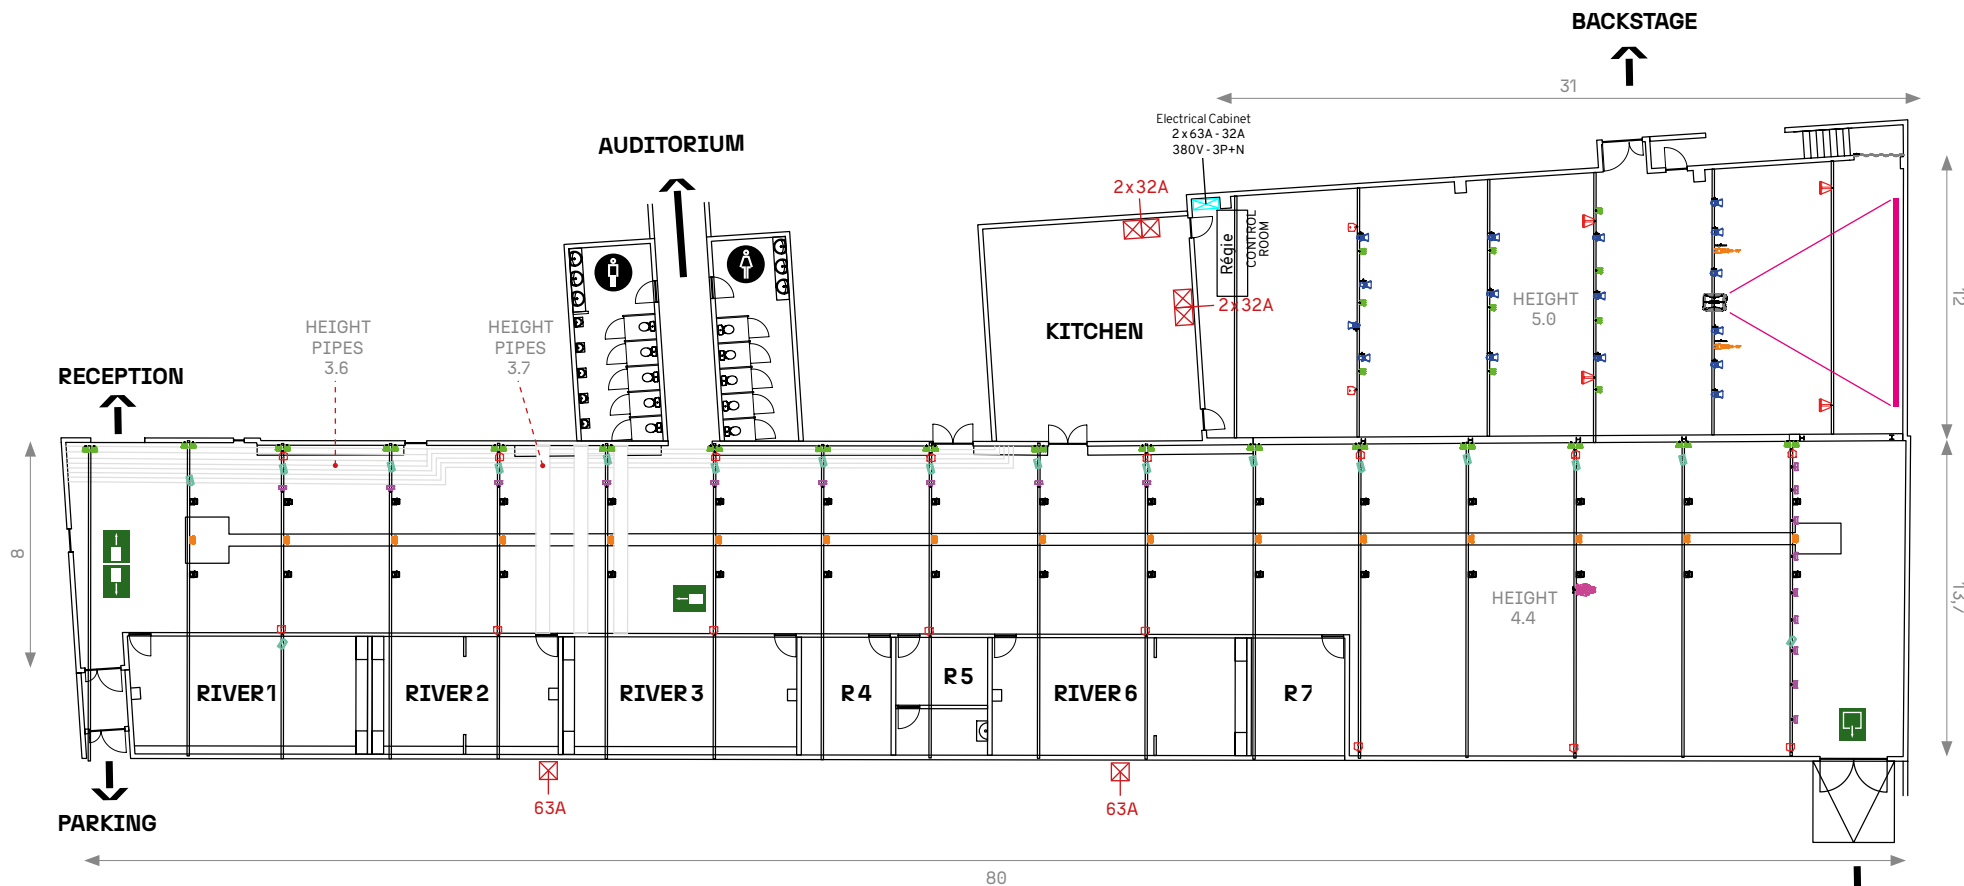

RIVERSIDE

1250M²

Michel De Breucker
MDeBreucker@prg.com
+32 (0) 479 60 85 59

	HD20K-J, Christie DLP-Projector	video	1
	Expolite TourLed 42	light	44
	SGMP P-2	light	16
	Par 56	light	32
	Varilite VL3000 Spot	light	1
	Fresnel ARRI 650 Plus blue	light	16

	ETC Profile Source four zoom 25°/50°	light	2
	Water effect		16
	LED CB-12 Powercore	light	18
	Projection Screen Size : 5x2,9m	screen	1
	K&F_CA-106	sound	16
	EAW JF 200	sound	4

DELIVERY ZONE

theeggbrussels.com

venues@eggbrussels.eu
+32 (0)2 726 55 26

Rue Bara 175
1070 Brussels, BE