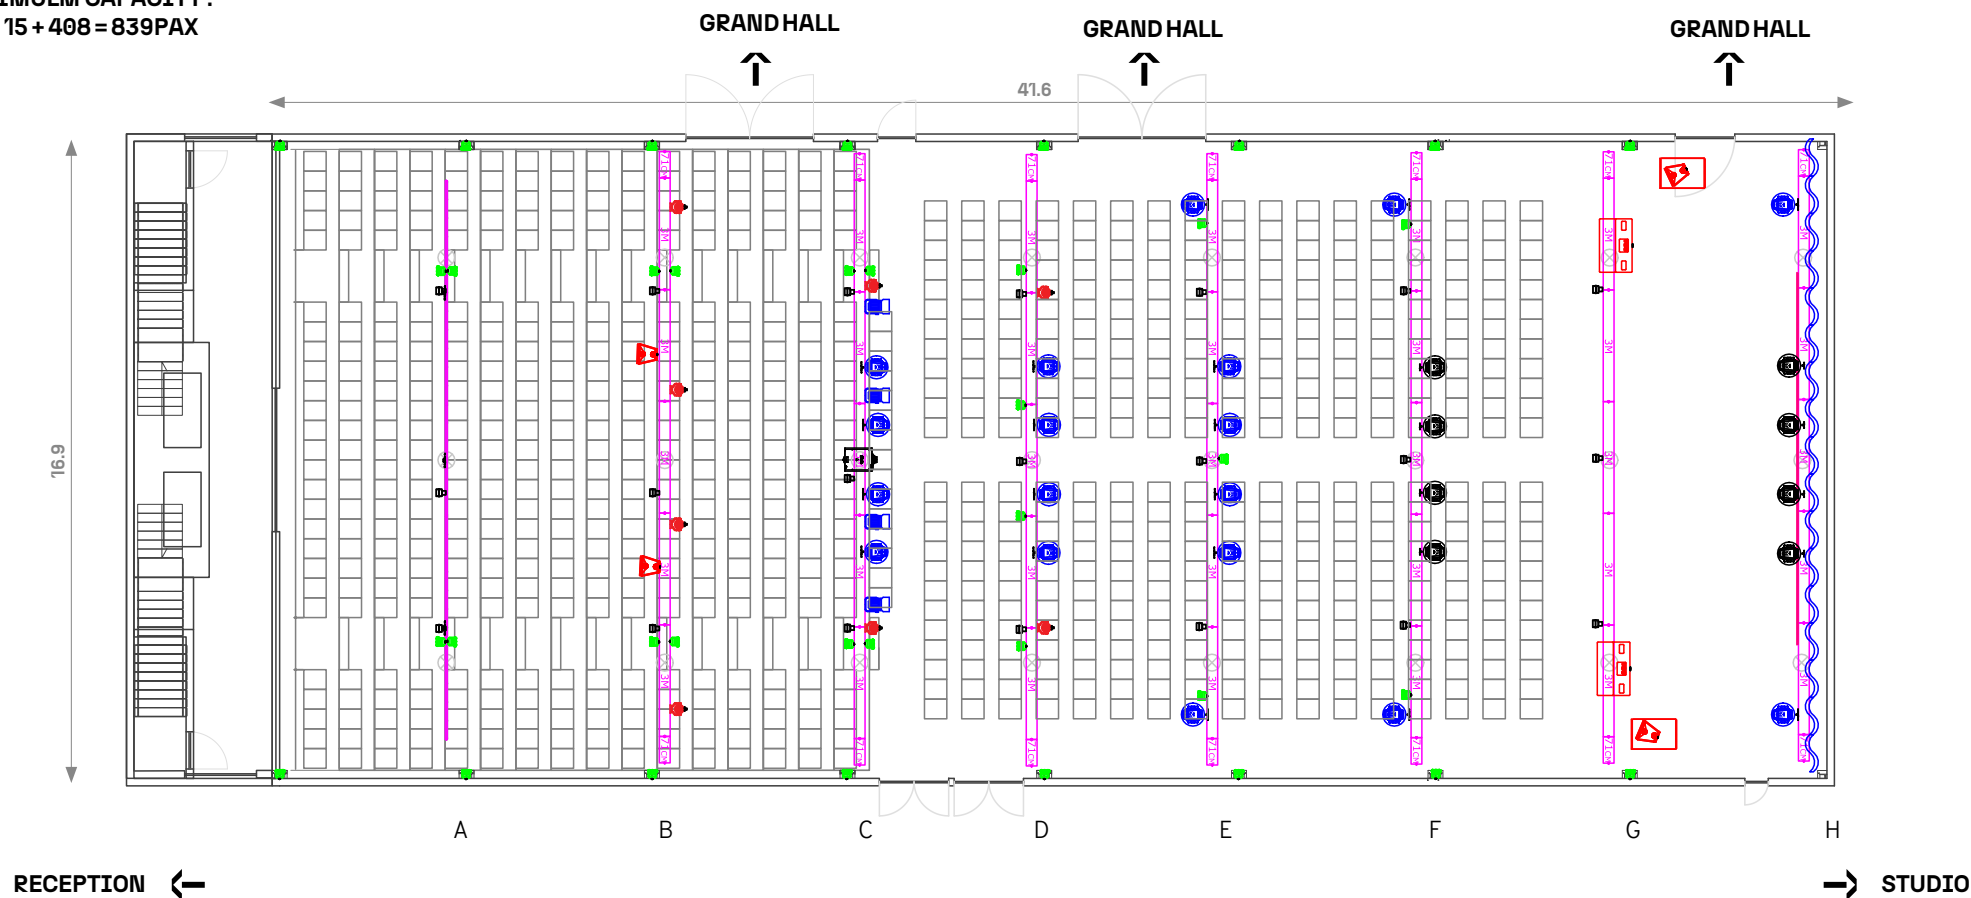

AUDITORIUM 700M² - LARGE SETUP

Michel De Breucker
MDeBreucker@prg.com
+32 (0) 479 60 85 59

MAXIMUM CAPACITY :
416 + 15 + 408 = 839PAX

	Panasonic PT-DZ21K	1	video
	Expolite TourLed 42	37	light
	Fresnel 2Kw Desisti Leo PO	4	light
	Robe 300 LedWash	8	light
	Quartz 300w	21	light

	PRG Icon Stage Spot LED (Base kit)	8	light
	PRG Icon Stage Spot LED (optional kit)	6,12 Or 18	light
	Sub RCF Cabinet TTS 28	2	sound
	Meyer UPA -1P	4	sound
	C-Type PRG product	12	sound

theeggbrussels.com