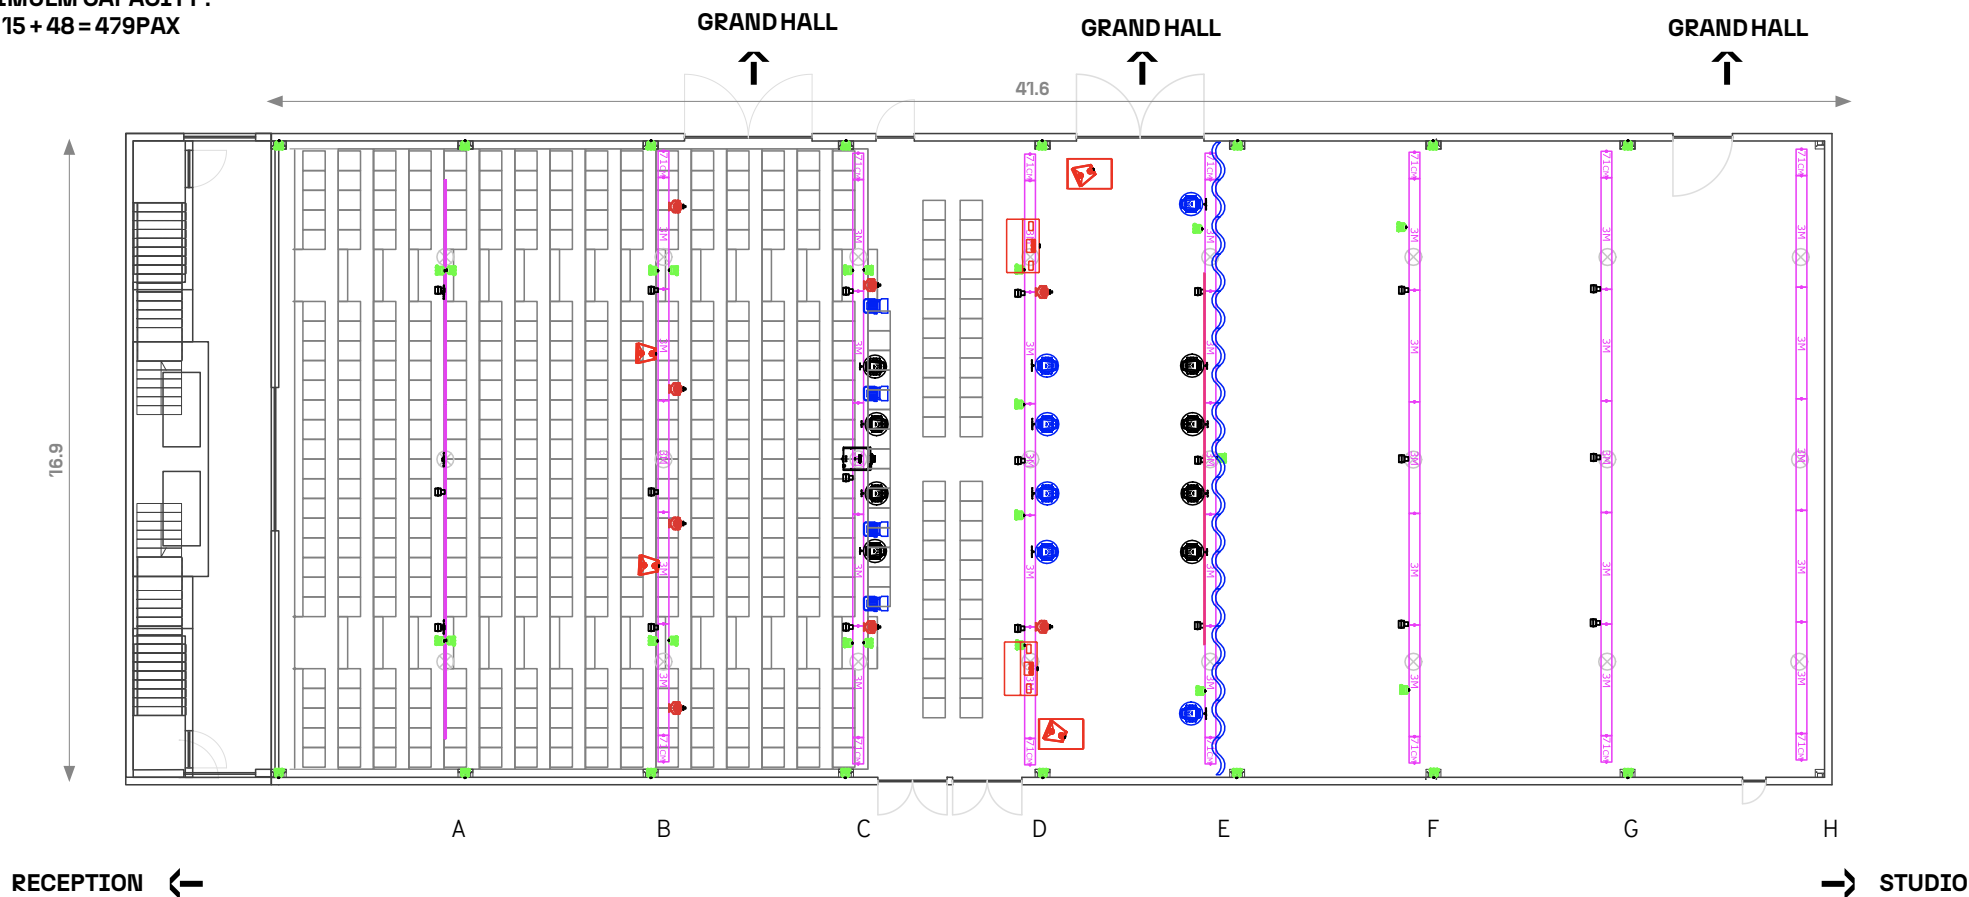

# AUDITORIUM 700M<sup>2</sup> - SMALL SETUP

Michel De Breucker  
MDeBreucker@prg.com  
+32 (0) 479 60 85 59

MAXIMUM CAPACITY :  
416 + 15 + 48 = 479PAX

	Panasonic PT-DZ21K	1	video
	Expolite TourLed 42	37	light
	Fresnel 2Kw Desisti Leo PO	4	light
	Robe 300 LedWash	8	light
	Quartz 300w	21	light

	PRG Icon Stage Spot LED (Base kit)	8	light
	PRG Icon Stage Spot LED (optional kit)	6,12 Or 18	light
	Sub RCF Cabinet TTS 28	2	sound
	Meyer UPA -1P	4	sound
	C-Type PRG product	12	sound

theeggbrussels.com