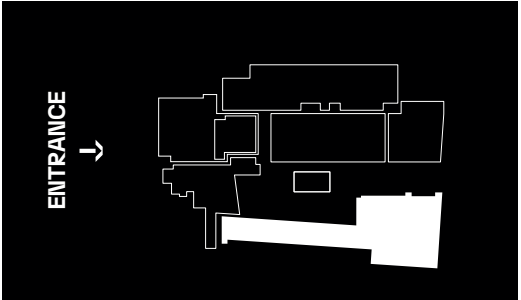

RIVERSIDE BREAK-OUT ROOMS

theeggbrussels.com

venues@eggbrussels.eu
+32 (0)2 726 55 26

Rue Bara 175
1070 Brussels, BE