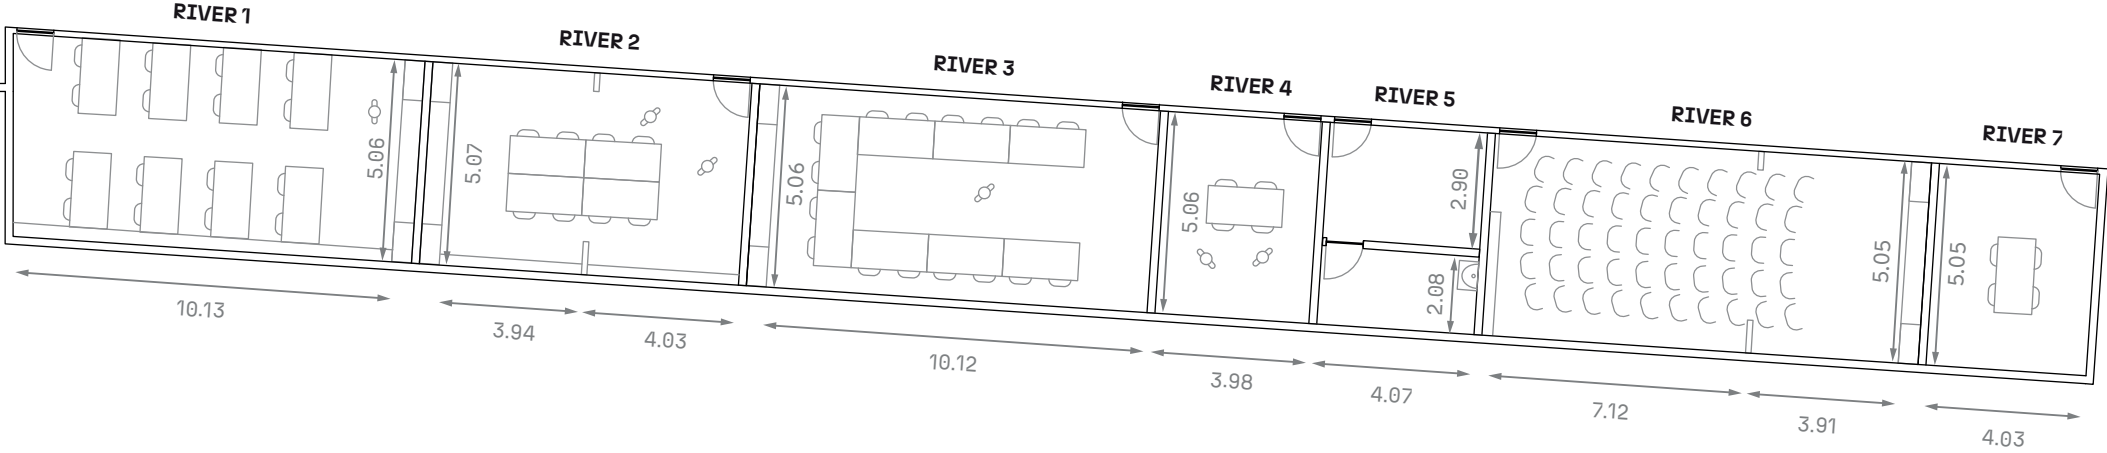

RIVERSIDE BREAK-OUT ROOMS

theeggbrussels.com

venues@eggbrussels.eu
+32 (0)2 726 55 26

Rue Bara 175
1070 Brussels, BE