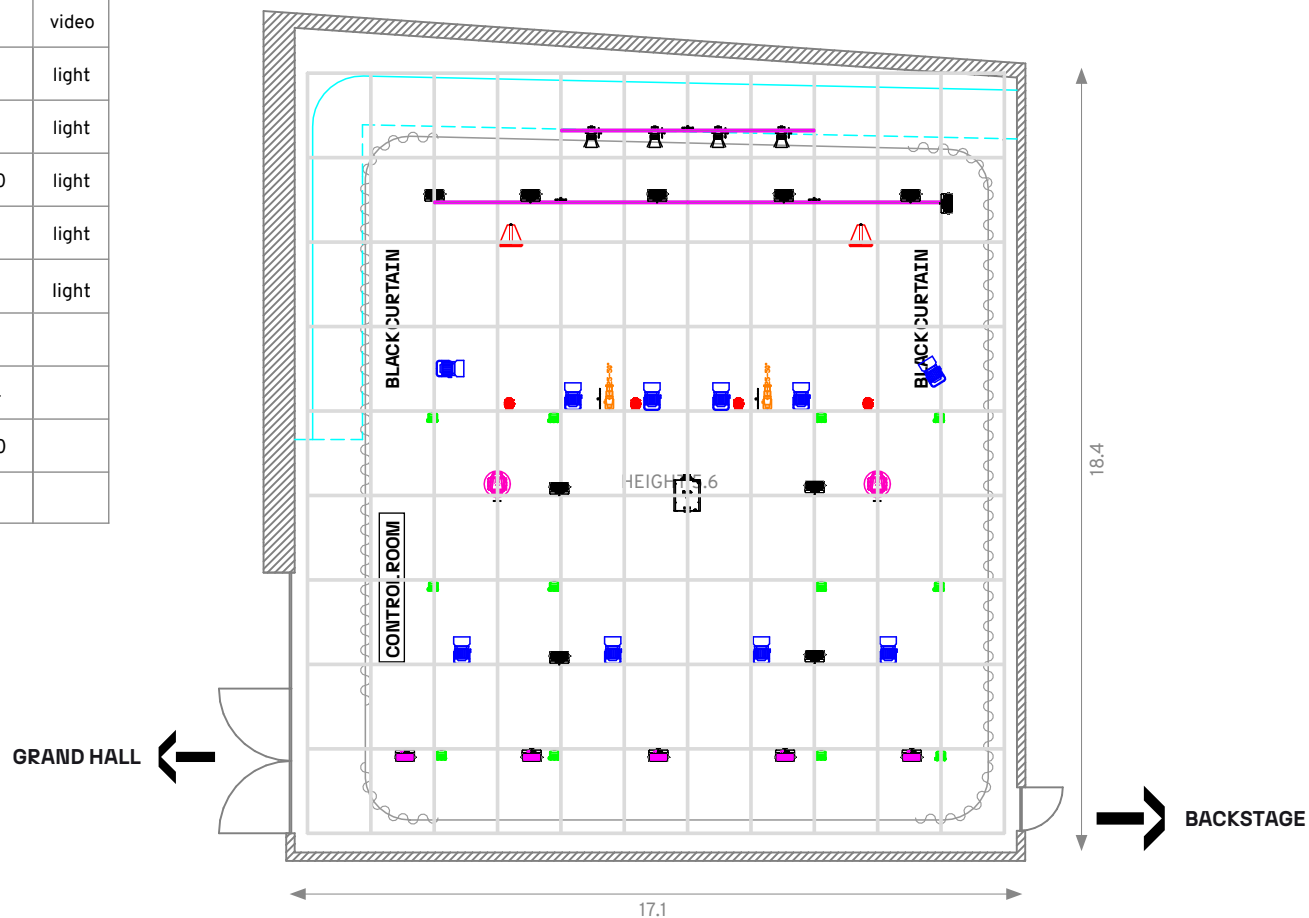

# STUDIO 310M<sup>2</sup>

Michel De Breucker  
MDeBreucker@prg.com  
+32 (0) 479 60 85 59

	PT-DZ21KE (20.000lm/WUXGA) Panasonic	1	video
	Expolite TourLed 42	12	light
	PRG Icon Stage Spot LED	2	light
	Fresnel 2Kw Desisti Leo PO	10	light
	ETC Profile Source four zoom 25/50°	2	light
	GLP X4s	4	light
	Meyer - UPA - 1P	4	
	Fresnel 650W Arri (Bacl light)	4	
	SGM Q-7 RGBW LED (Basic kit)	10	
	SGM Q-7 RGBW LED (optional kit back wall)	5	