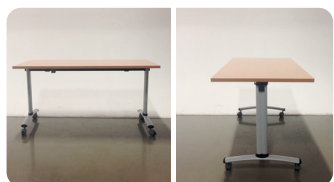

AVAILABLE FURNITURE ON-SITE

PICTURE DESCRIPTION Q MEASURES PRICE/PERS.

Red chair
riverside 60 N/A 5,50€

Green chair
riverside 22 N/A 5,50€

Black design
chair 600 N/A N/A

Comfortable
velour seats 94 L: 155 cm
H: 86 cm 5,50€/seats

Comfortable
velour seats 24 L: 108 cm
H: 86 cm 5,50€/seats

PICTURE DESCRIPTION Q MEASURES PRICE/PERS.

White arm chair 9 L 78 cm
W 83 cm
H 75cm 65,00 €

Grey arm chair 10 L 78 cm
W 83 cm
H 75cm 65,00 €

High table
Quadra black 20 L 70 cm
W 70 cm
H 108 cm 40,00 €

Small white table 75 L 125 cm
W 75 cm
H 73,5 cm 15,00 €

theeggbrussels.com

venues@eggbrussels.eu
+32 (0)2 726 55 26

Rue Bara 175
1070 Brussels, BE

AVAILABLE FURNITURE ON-SITE

PICTURE DESCRIPTION Q MEASURES PRICE/PERS.

Round coffee table 6 D 50 cm
H 40 cm 5,00 €

Square table 27 L 140 cm
W 70 cm
H 74 cm 15,00 €

Half round table 7 L 140 cm
W 70 cm
H 73 cm 15,00 €

Partition wall 4 W 220 cm
H 220 cm 40,00 €

PICTURE DESCRIPTION Q MEASURES PRICE/PERS.