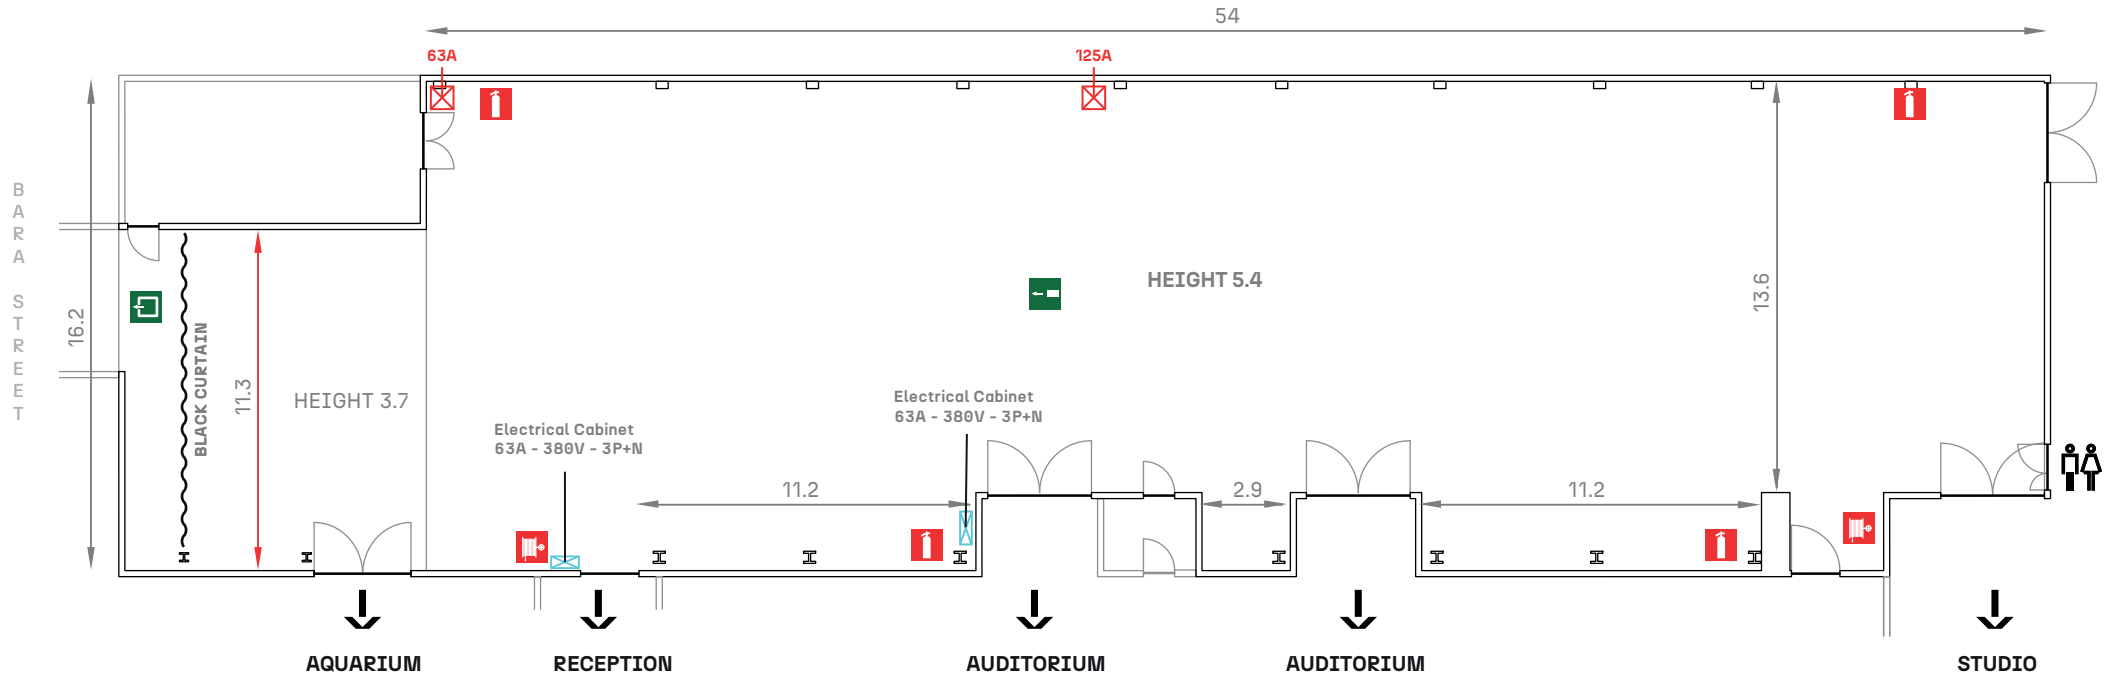

GRAND HALL 860M²

theeggbrussels.com

venues@eggbrussels.eu
+32 (0)2 726 55 26

Rue Bara 175
1070 Brussels, BE