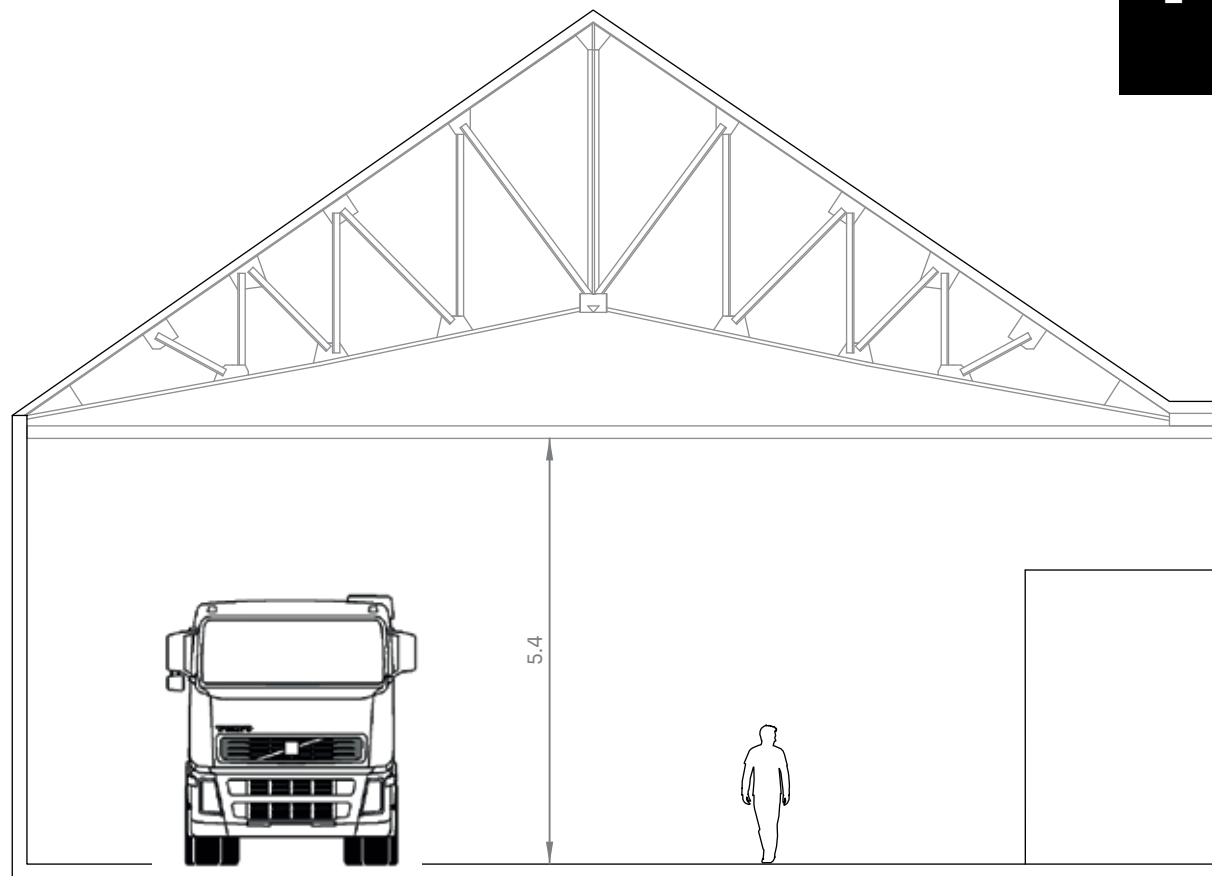

# GRAND HALL MEASUREMENTS

[theeggbrussels.com](http://theeggbrussels.com)

venues@eggbrussels.eu  
+32 (0)2 726 55 26

Rue Bara 175  
1070 Brussels, BE