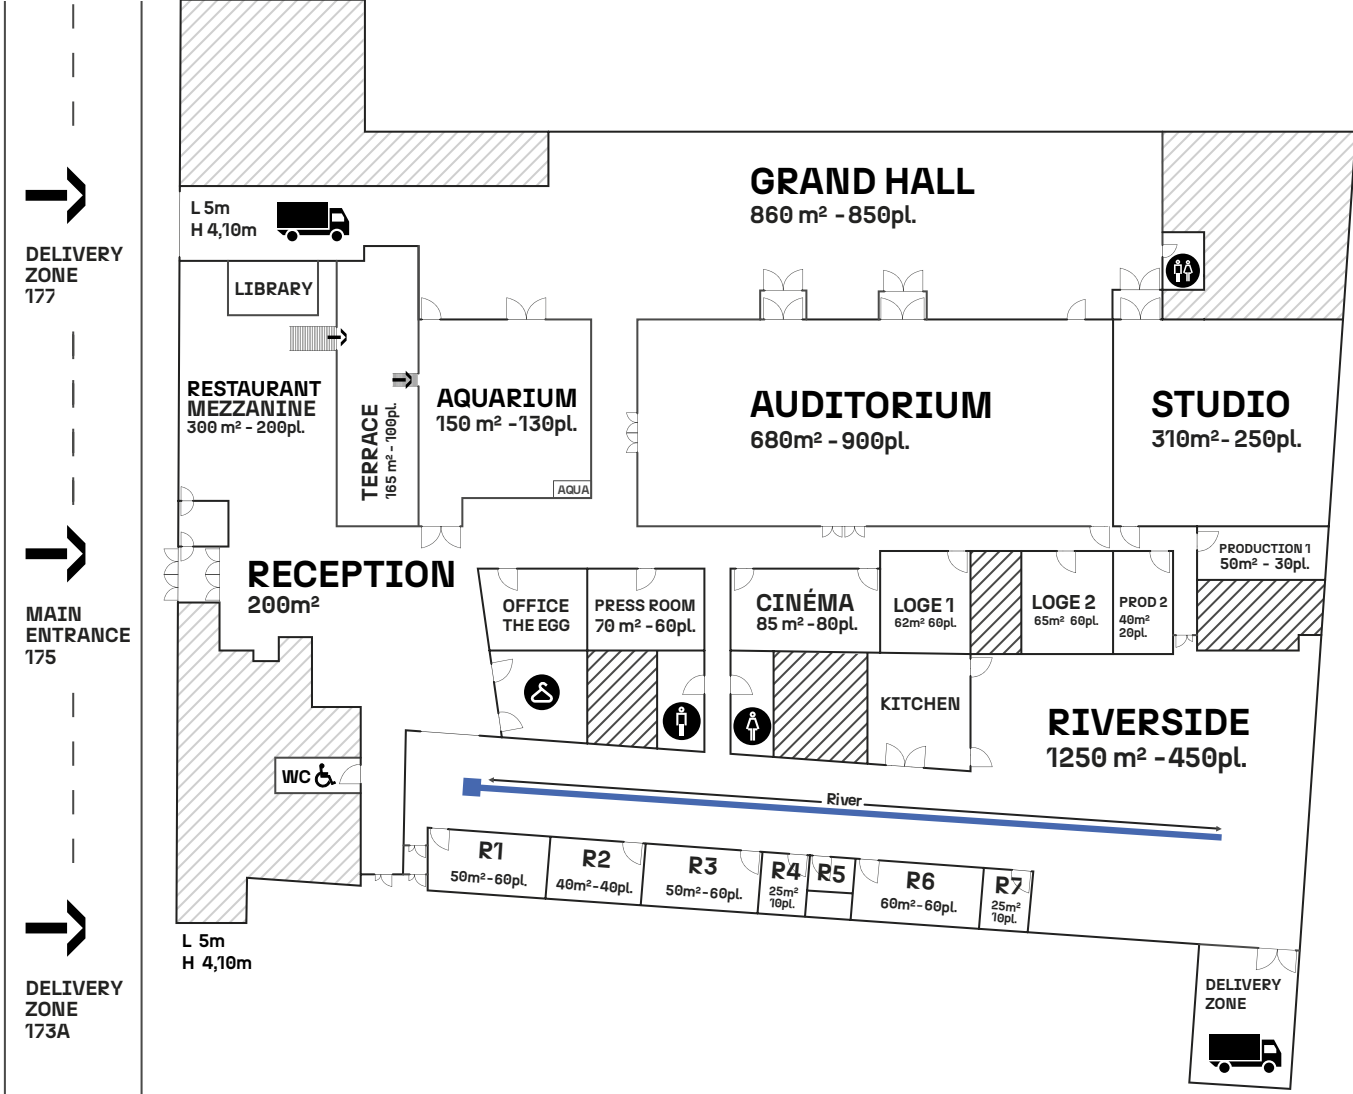

# GENERAL FLOORPLAN

BARA STREET

theeggbrussels.com

venues@eggbrussels.eu  
+32 (0)2 726 55 26

Rue Bara 175  
1070 Brussels, BE