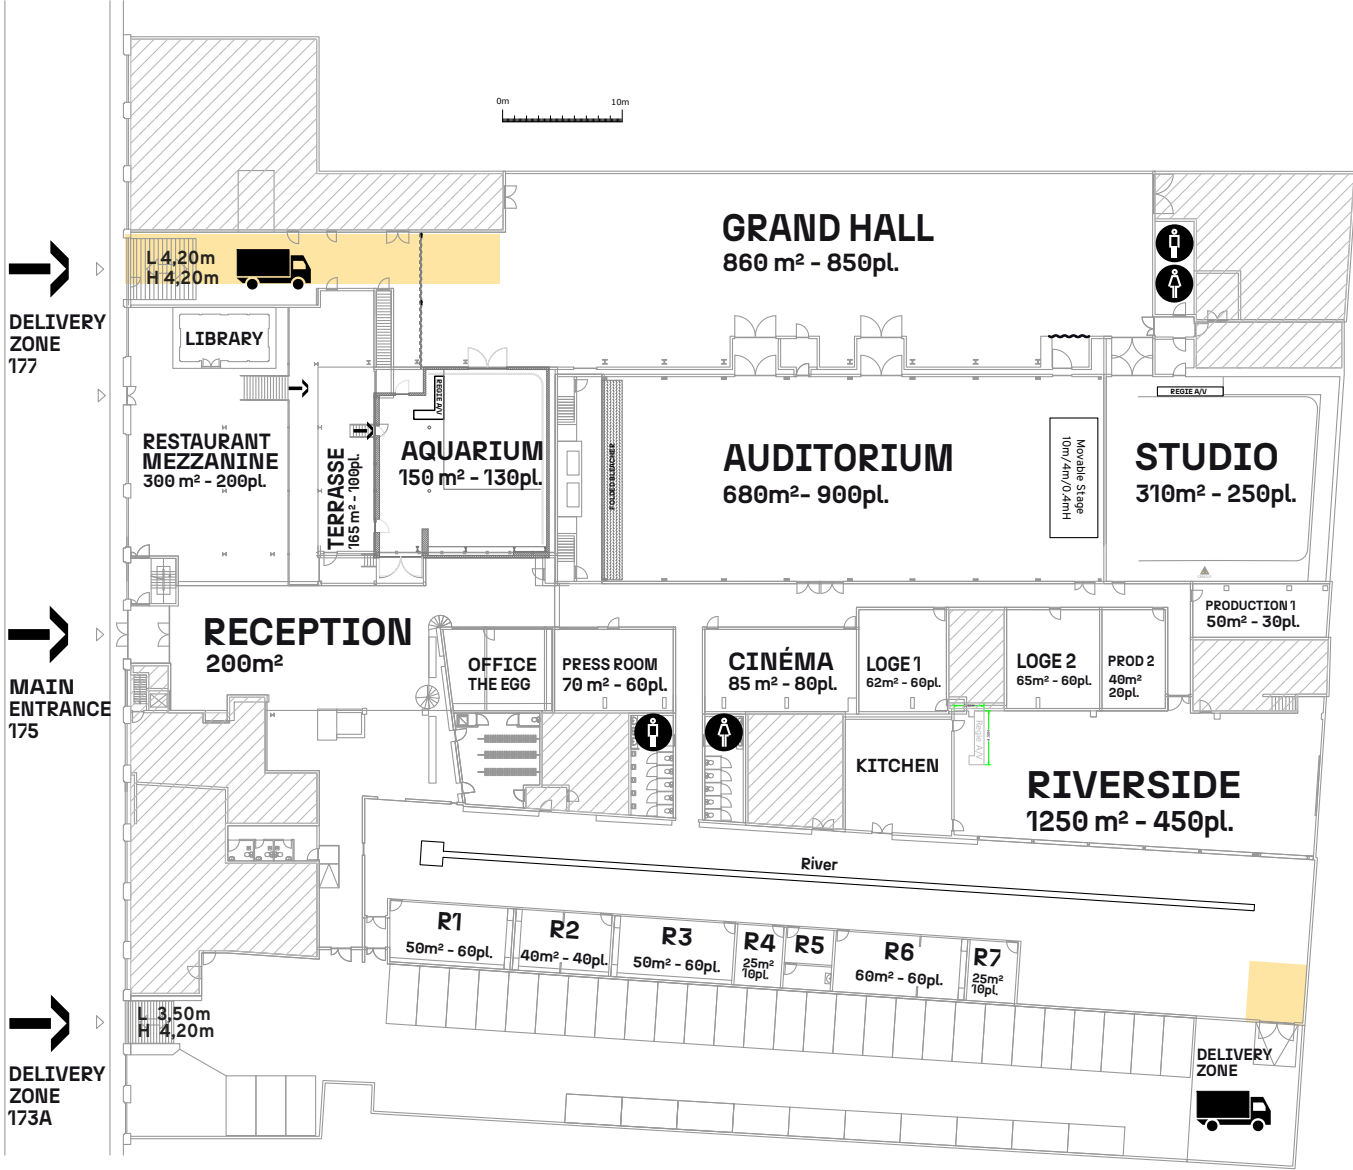

GENERAL FLOORPLAN

 Emergency exit

BARA STREET

V. 01-01-2026

theeggbrussels.com

venues@eggbrussels.eu
+32 (0)2 726 55 26

Rue Bara 175
1070 Brussels, BE